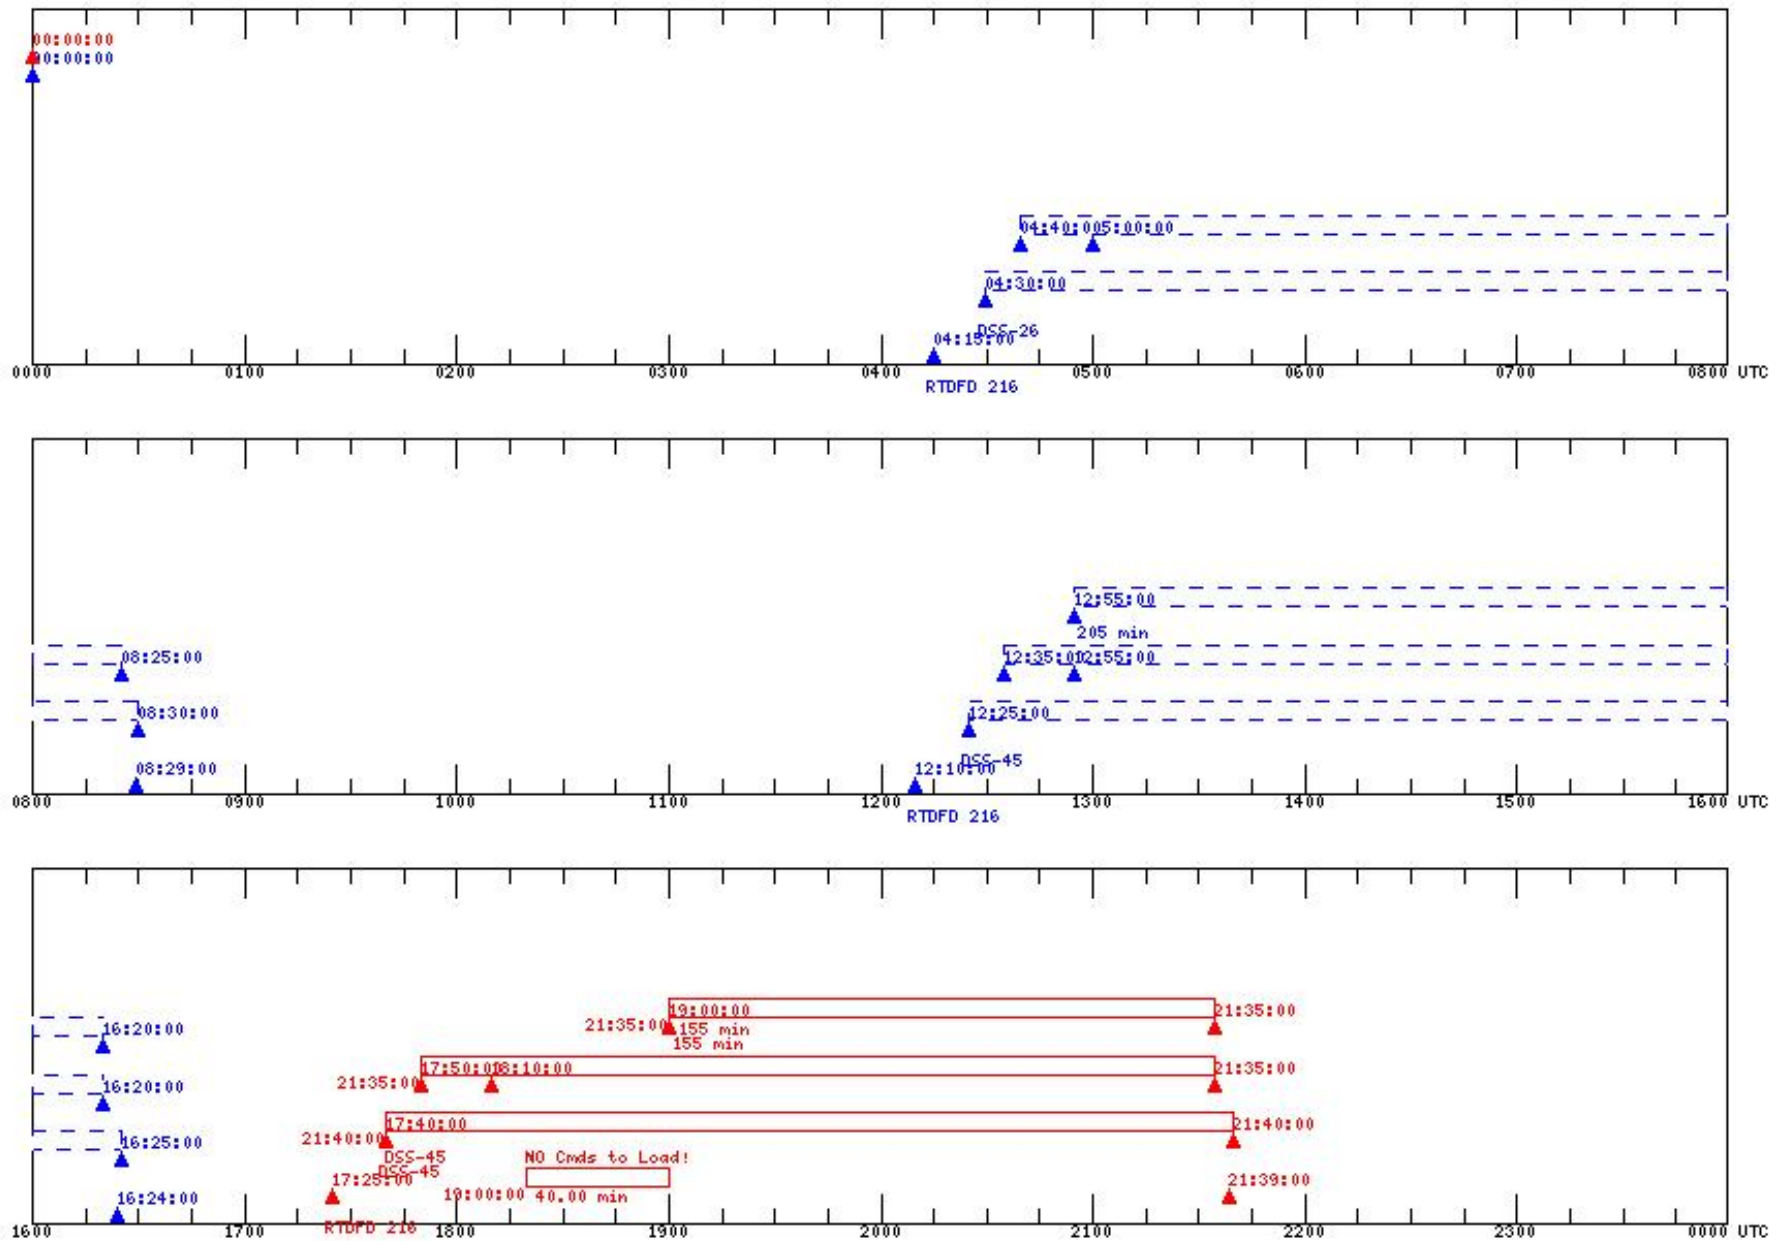

STEREO Daily Timeline - 2007:074 (Thursday March 15) RLT (hh:mm:ss): AHEAD = 00:00:39 BEHIND = 00:00:19

Legend:
 Solid Red = AHEAD S/C
 Dashed Blue = BEHIND S/C