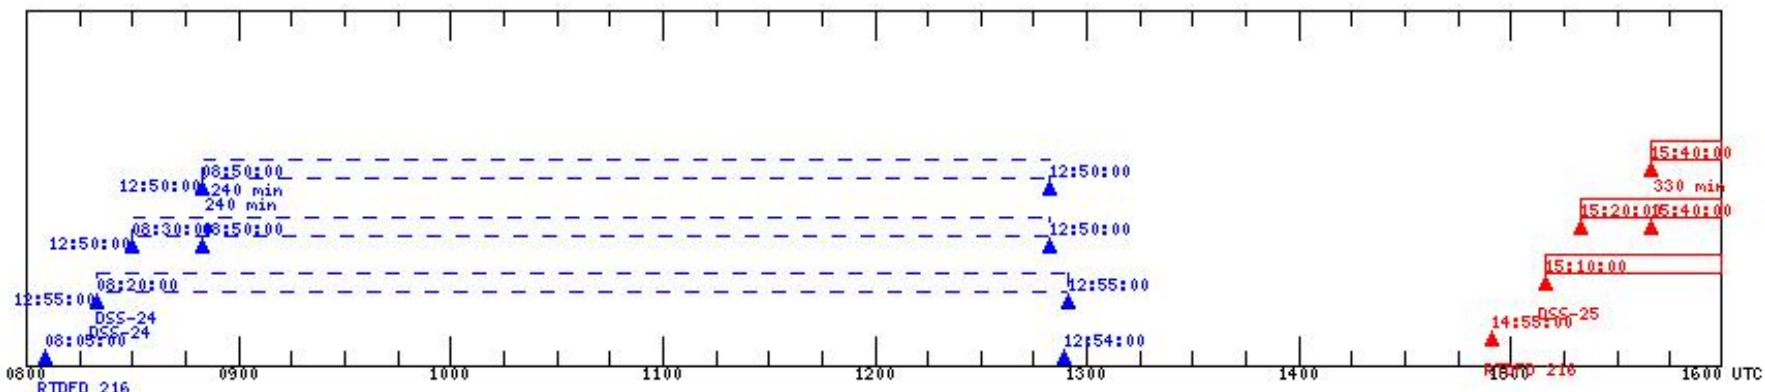

STEREO Daily Timeline - 2007:028 (Sunday January 28) RTLT (hh:mm:ss): AHEAD = 00:00:16 BEHIND = 00:00:04

Legend:
 Solid Red = AHEAD S/C
 Dashed Blue = BEHIND S/C