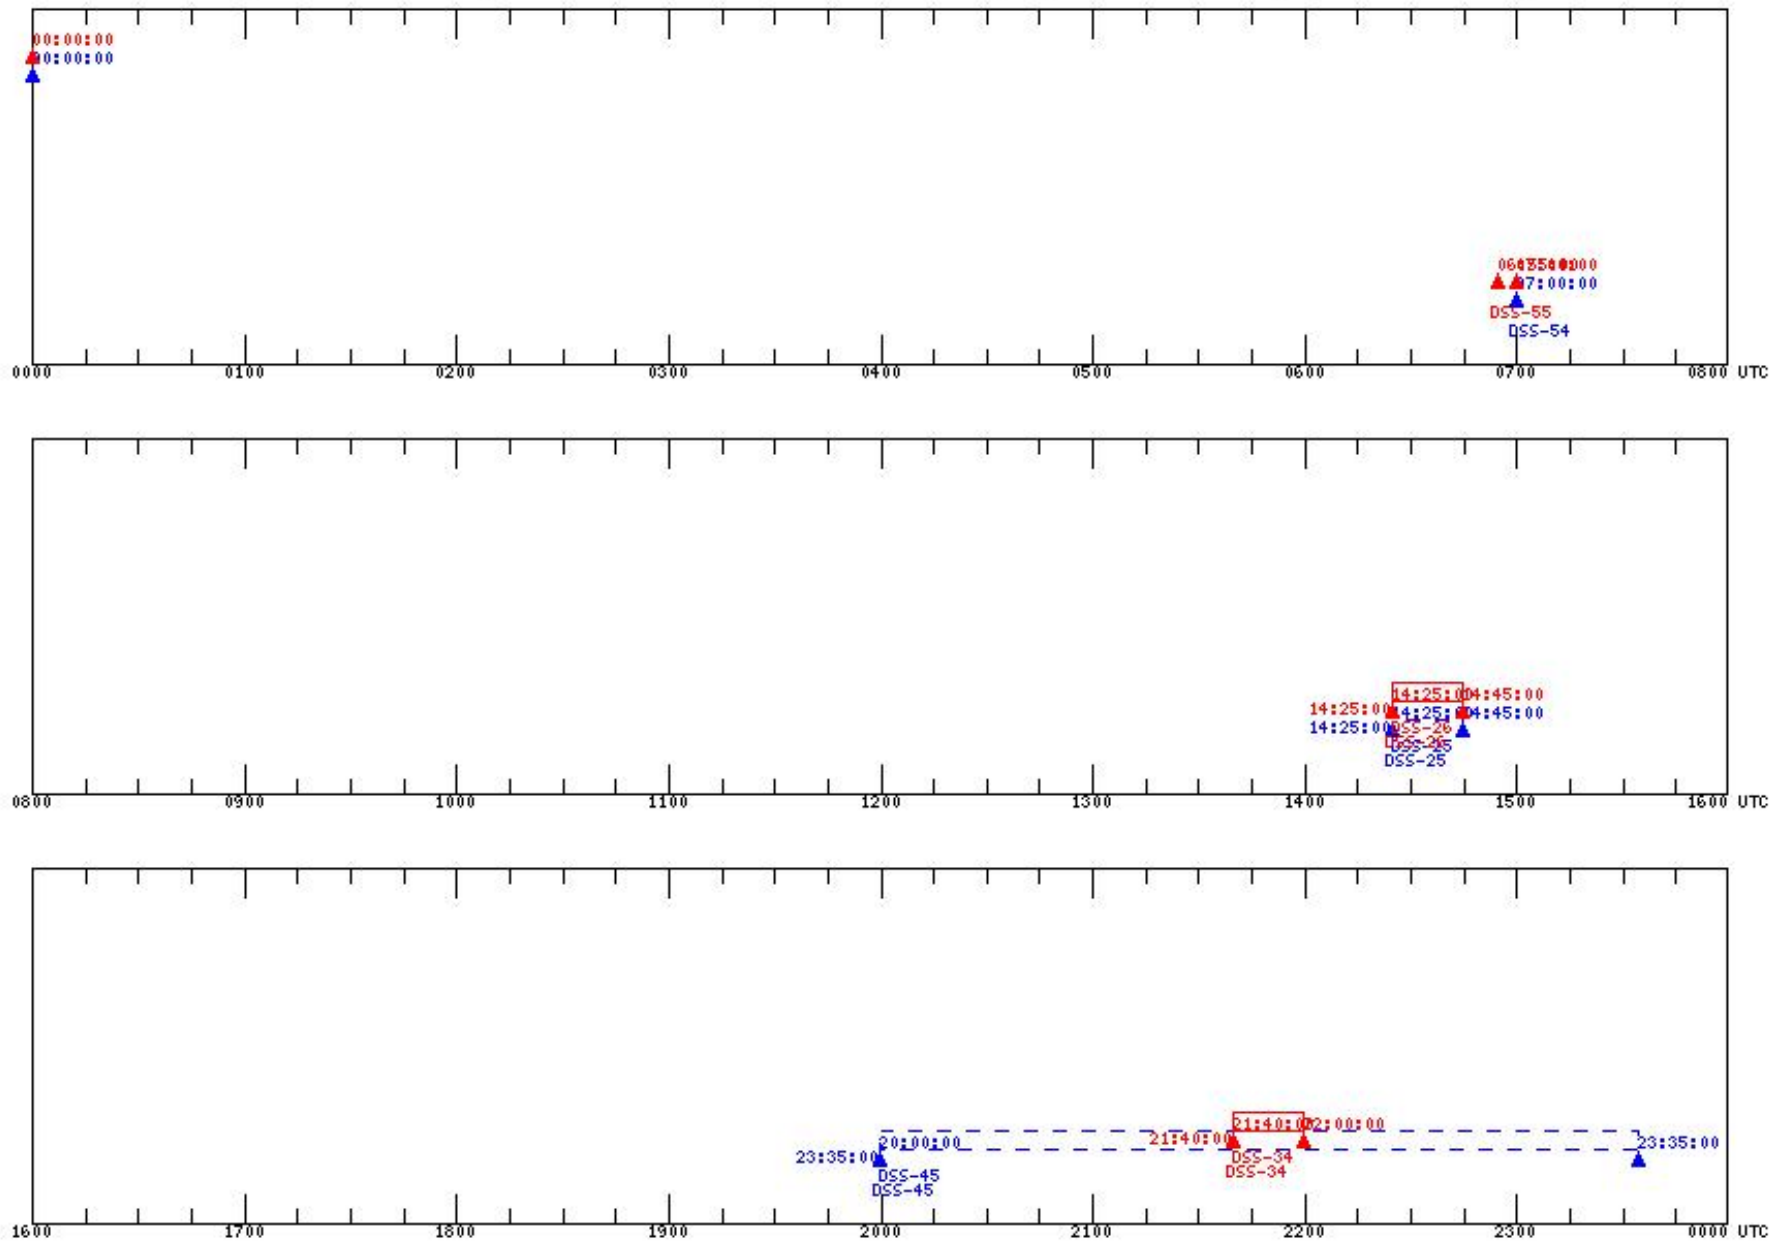

STEREO Daily Timeline - 2006:304 (Tuesday October 31) RTLT (hh:mm:ss): AHEAD = 00:00:03 BEHIND = 00:00:03

Legend:
 Solid Red = AHEAD S/C
 Dashed Blue = BEHIND S/C