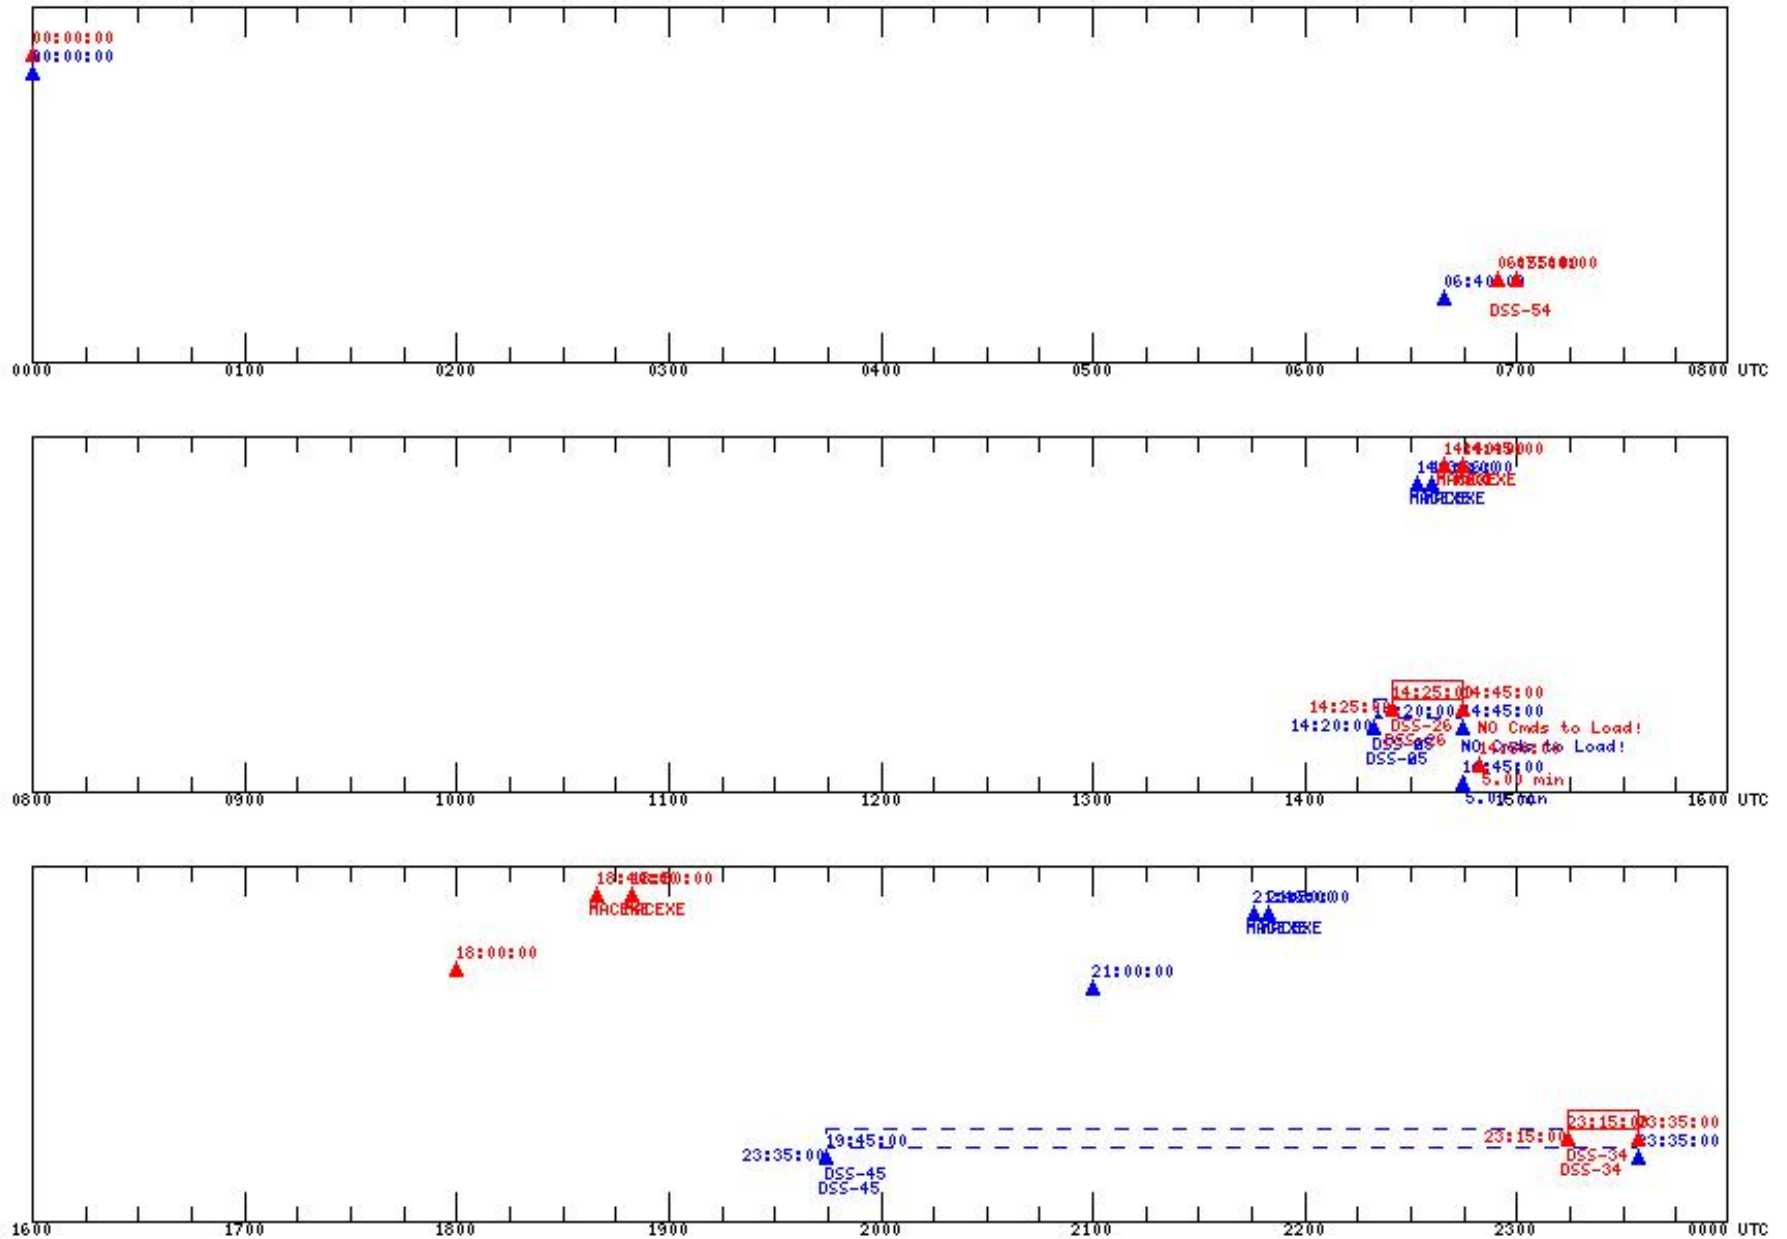

STEREO Daily Timeline - 2006:303 (Monday October 30) RTLTL (hh:mm:ss): AHEAD = 00:00:03 BEHIND = 00:00:03

Legend:
 Solid Red = AHEAD S/C
 Dashed Blue = BEHIND S/C