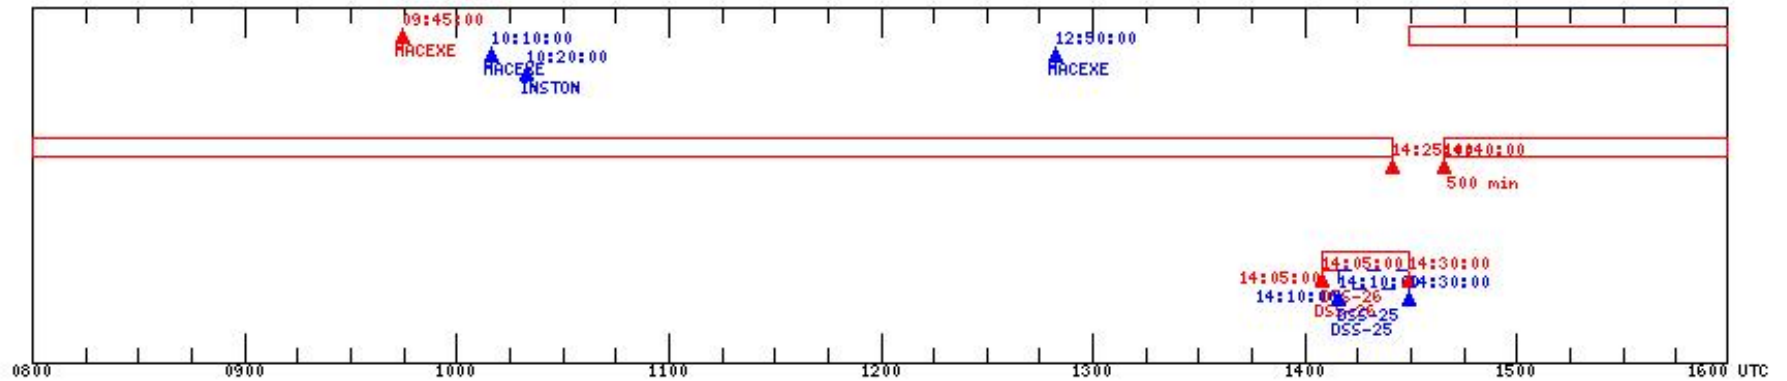

STEREO Daily Timeline - 2006:300 (Friday October 27) RTLT (hh:mm:ss): AHEAD = 00:00:01 BEHIND = 00:00:02

Legend:  
 Solid Red = AHEAD S/C  
 Dashed Blue = BEHIND S/C