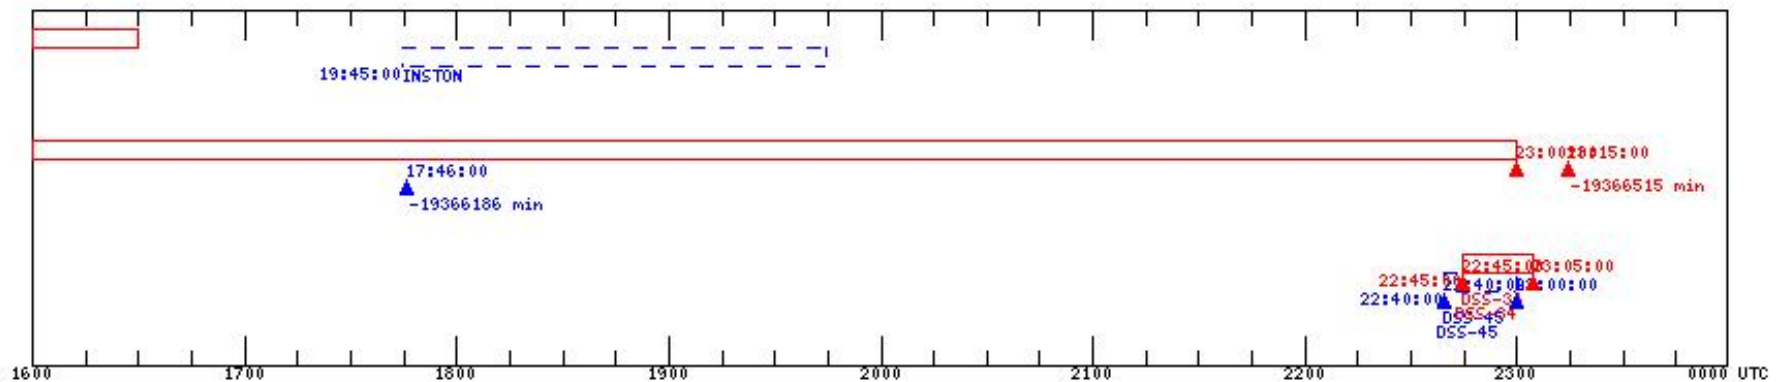

STEREO Daily Timeline - 2006:300 (Friday October 27) RTLT (hh:mm:ss): AHEAD = 00:00:01 BEHIND = 00:00:02

Legend:  
 Solid Red = AHEAD S/C  
 Dashed Blue = BEHIND S/C