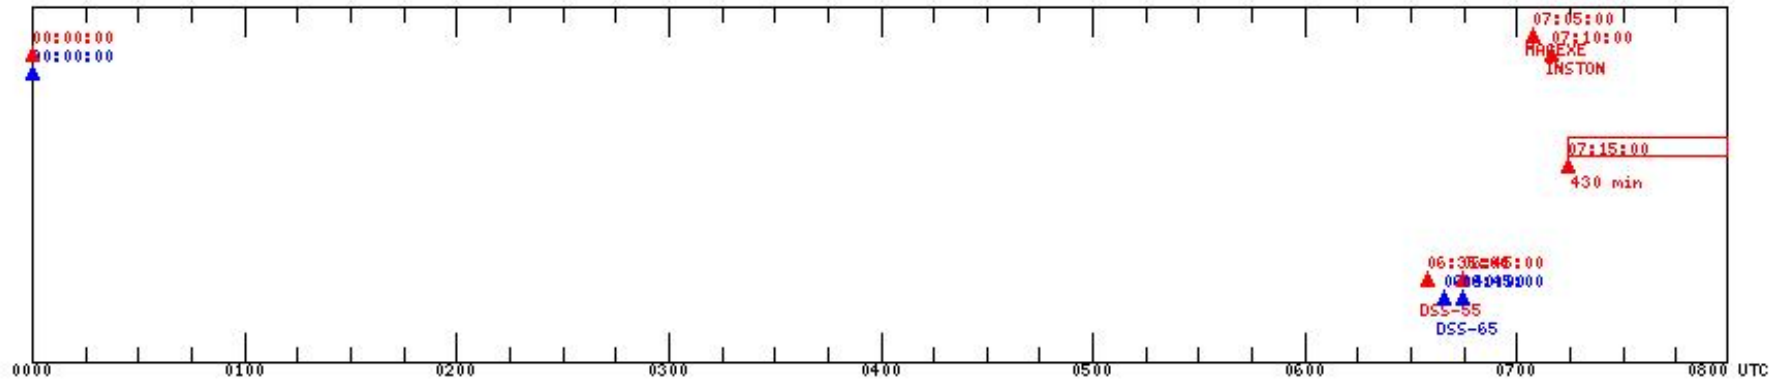

STEREO Daily Timeline - 2006:300 (Friday October 27) RTLT (hh:mm:ss): AHEAD = 00:00:01 BEHIND = 00:00:02

Legend:  
 Solid Red = AHEAD S/C  
 Dashed Blue = BEHIND S/C