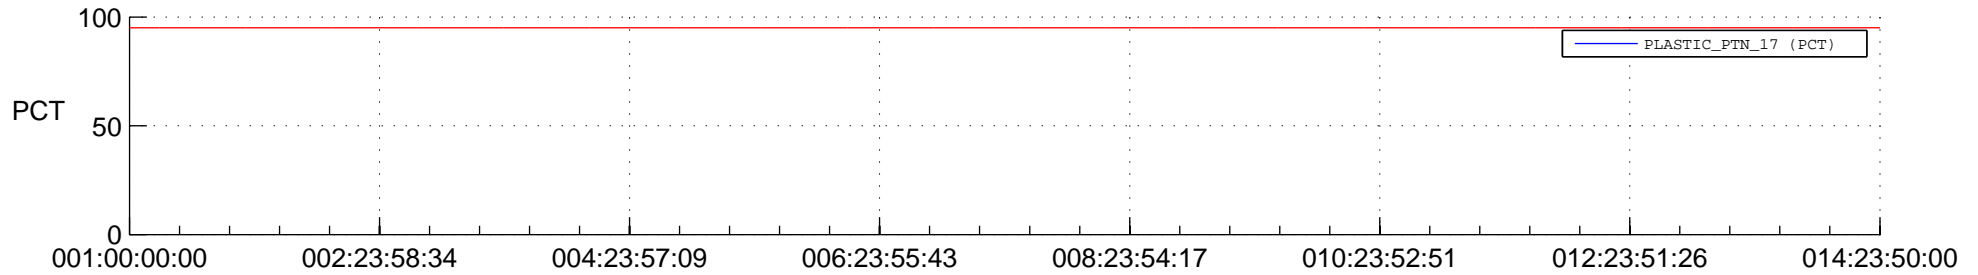

STEREO AHEAD SSR PCT Full Prediction

SWAVES_Percent_Full_Prediction

IMPACT_Percent_Full_Prediction

PLASTIC_Percent_Full_Prediction

Spacecraft_DownLink_Rate

Ground Time (1970:001:00:00:00.000 - 1970:014:23:50:00.000)