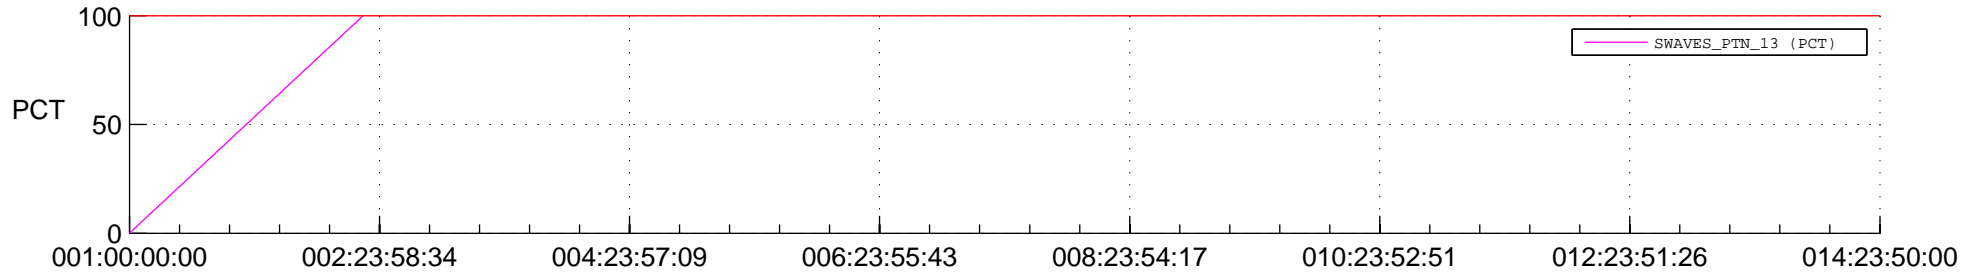

STEREO AHEAD SSR PCT Full Prediction

SWAVES_Percent_Full_Prediction

IMPACT_Percent_Full_Prediction

PLASTIC_Percent_Full_Prediction

Spacecraft_DownLink_Rate

Ground Time (1970:001:00:00:00.000 - 1970:014:23:50:00.000)