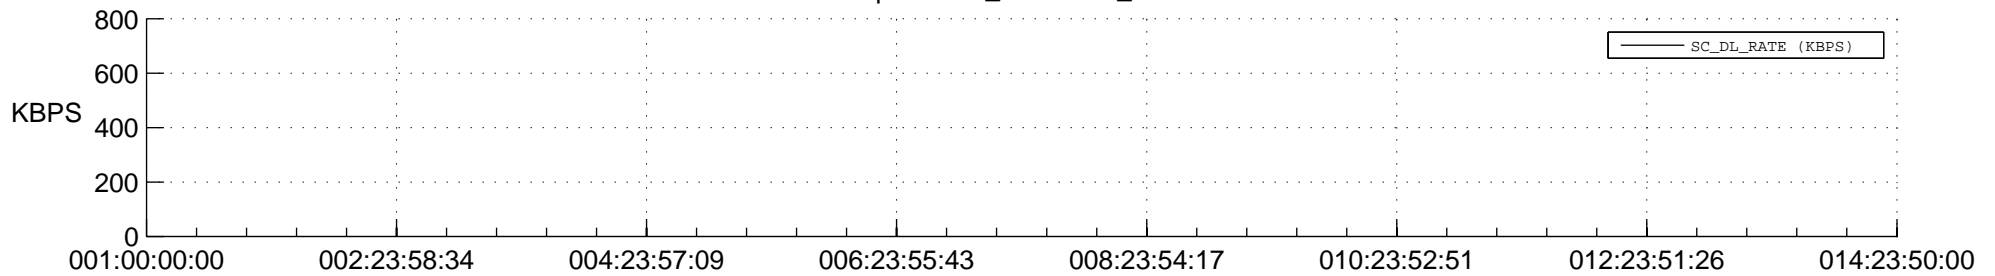

STEREO AHEAD SSR PCT Full Prediction

SWAVES_Percent_Full_Prediction

IMPACT_Percent_Full_Prediction

PLASTIC_Percent_Full_Prediction

Spacecraft_DownLink_Rate

Ground Time (1970:001:00:00:00.000 - 1970:014:23:50:00.000)