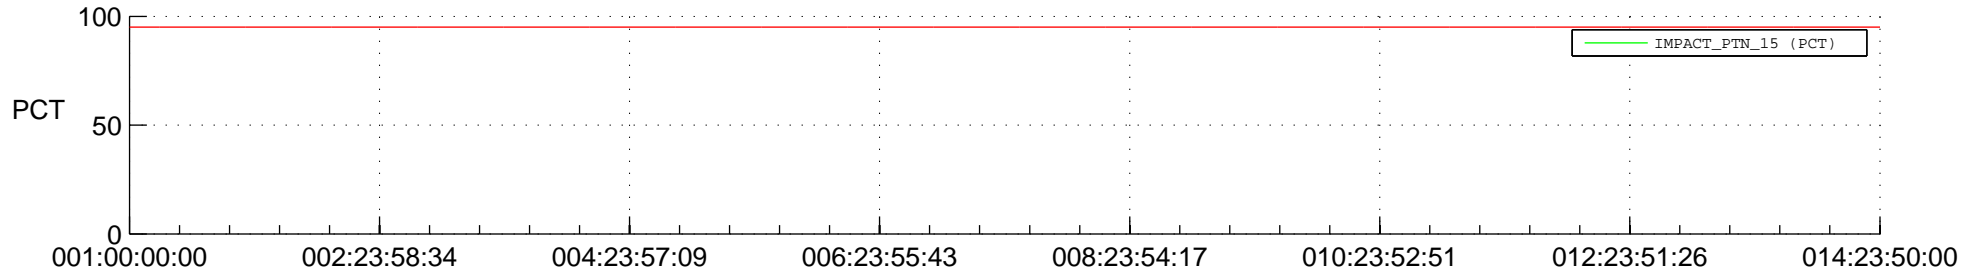

STEREO AHEAD SSR PCT Full Prediction

SWAVES_Percent_Full_Prediction

IMPACT_Percent_Full_Prediction

PLASTIC_Percent_Full_Prediction

Spacecraft_DownLink_Rate

Ground Time (1970:001:00:00:00.000 - 1970:014:23:50:00.000)