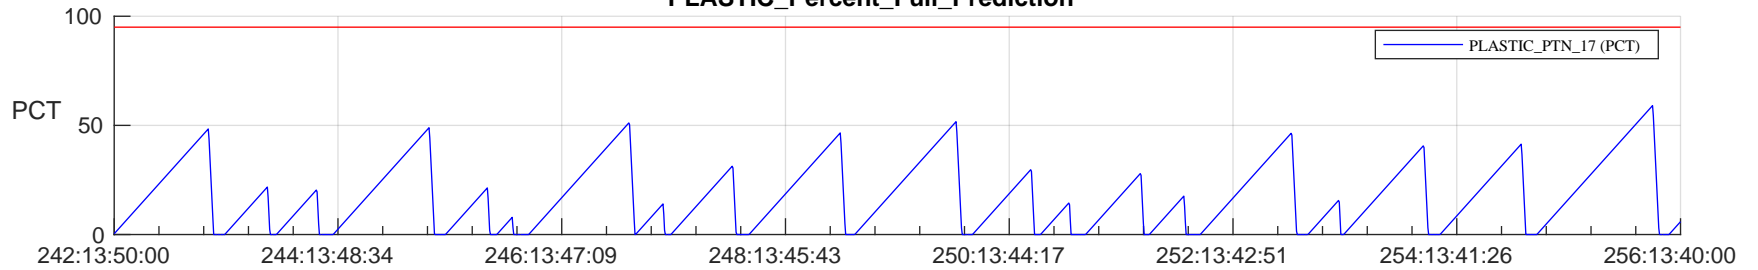

STEREO AHEAD SSR PCT Full Prediction

SWAVES_Percent_Full_Prediction

IMPACT_Percent_Full_Prediction

PLASTIC_Percent_Full_Prediction

Spacecraft_DownLink_Rate

Ground Time (2024:242:13:50:00.000 -2024:256:13:40:00.000)