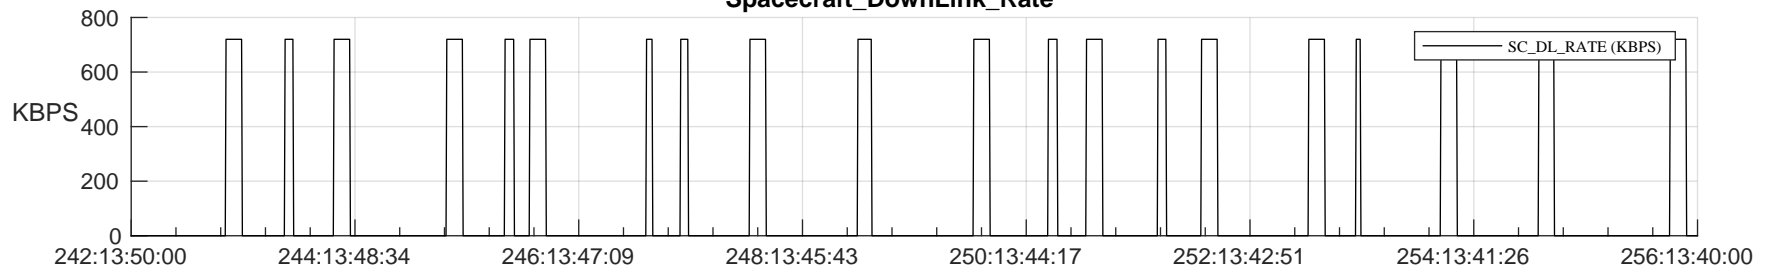

STEREO AHEAD SSR PCT Full Prediction

SWAVES_Percent_Full_Prediction

IMPACT_Percent_Full_Prediction

PLASTIC_Percent_Full_Prediction

Spacecraft_DownLink_Rate

Ground Time (2024:242:13:50:00.000 -2024:256:13:40:00.000)