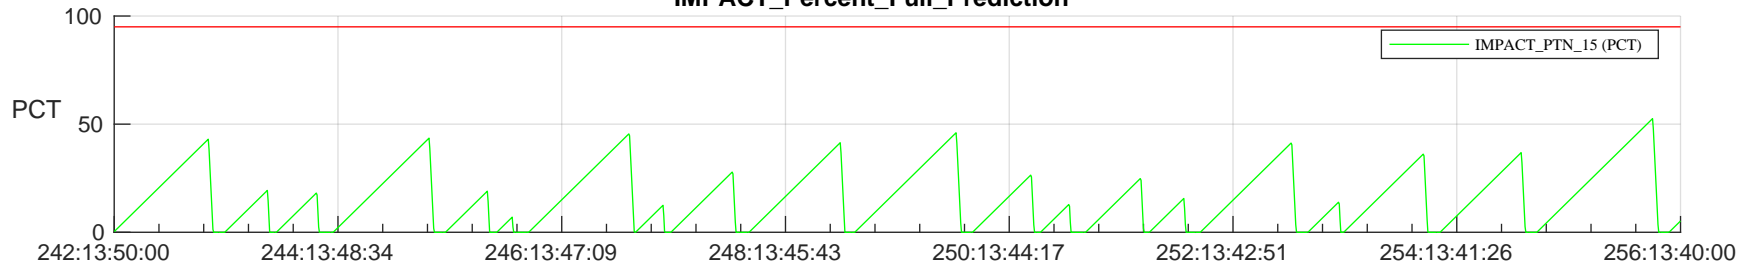

STEREO AHEAD SSR PCT Full Prediction

SWAVES_Percent_Full_Prediction

IMPACT_Percent_Full_Prediction

PLASTIC_Percent_Full_Prediction

Spacecraft_DownLink_Rate

Ground Time (2024:242:13:50:00.000 -2024:256:13:40:00.000)