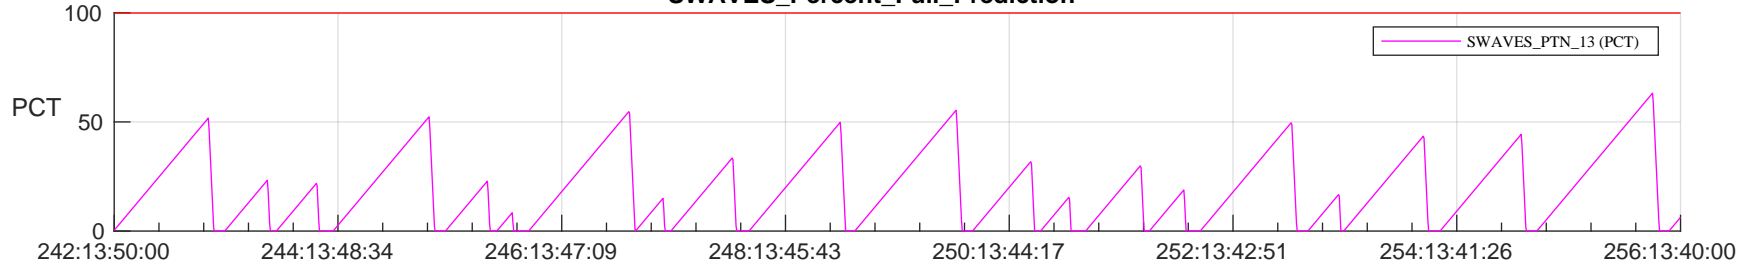

STEREO AHEAD SSR PCT Full Prediction

SWAVES_Percent_Full_Prediction

IMPACT_Percent_Full_Prediction

PLASTIC_Percent_Full_Prediction

Spacecraft_DownLink_Rate

Ground Time (2024:242:13:50:00.000 -2024:256:13:40:00.000)