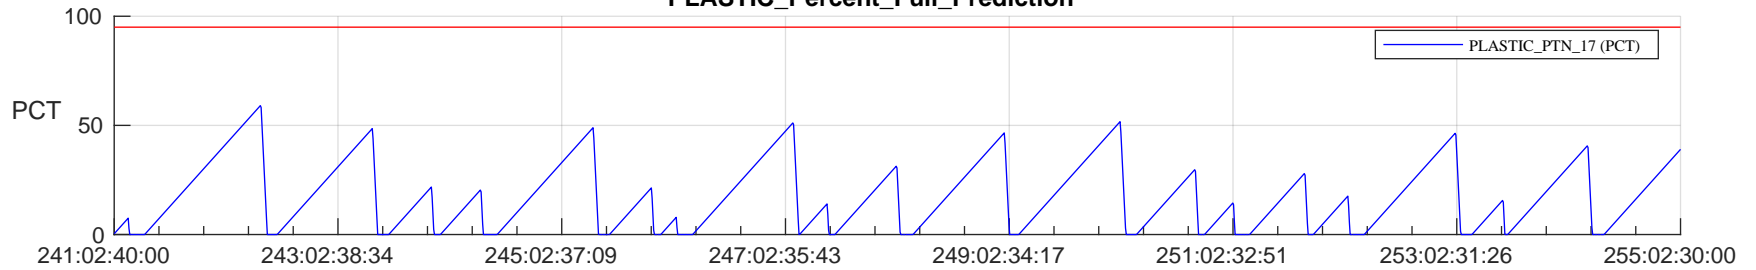

STEREO AHEAD SSR PCT Full Prediction

SWAVES_Percent_Full_Prediction

IMPACT_Percent_Full_Prediction

PLASTIC_Percent_Full_Prediction

Spacecraft_DownLink_Rate