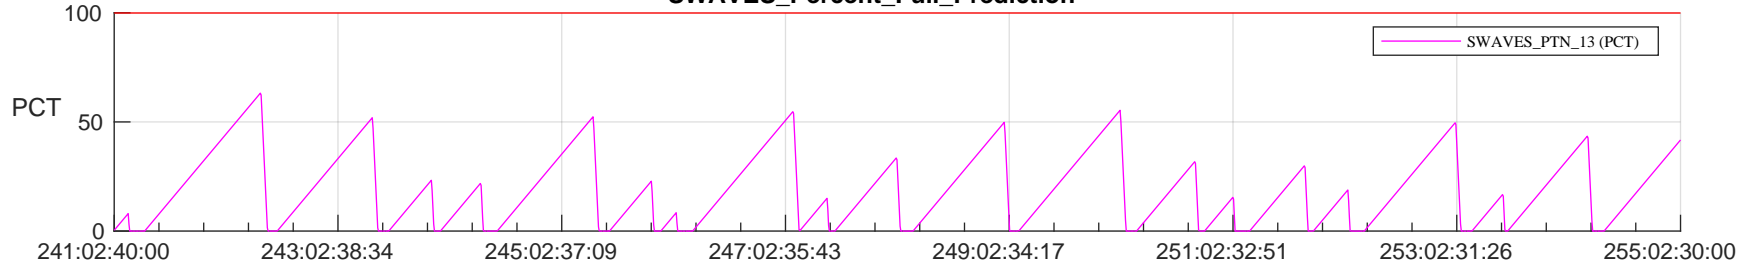

STEREO AHEAD SSR PCT Full Prediction

SWAVES_Percent_Full_Prediction

IMPACT_Percent_Full_Prediction

PLASTIC_Percent_Full_Prediction

Spacecraft_DownLink_Rate