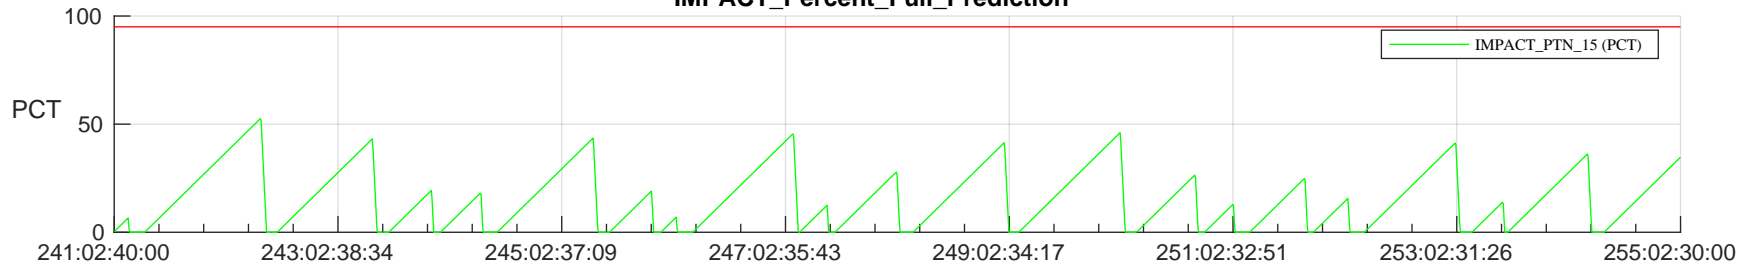

STEREO AHEAD SSR PCT Full Prediction

SWAVES_Percent_Full_Prediction

IMPACT_Percent_Full_Prediction

PLASTIC_Percent_Full_Prediction

Spacecraft_DownLink_Rate