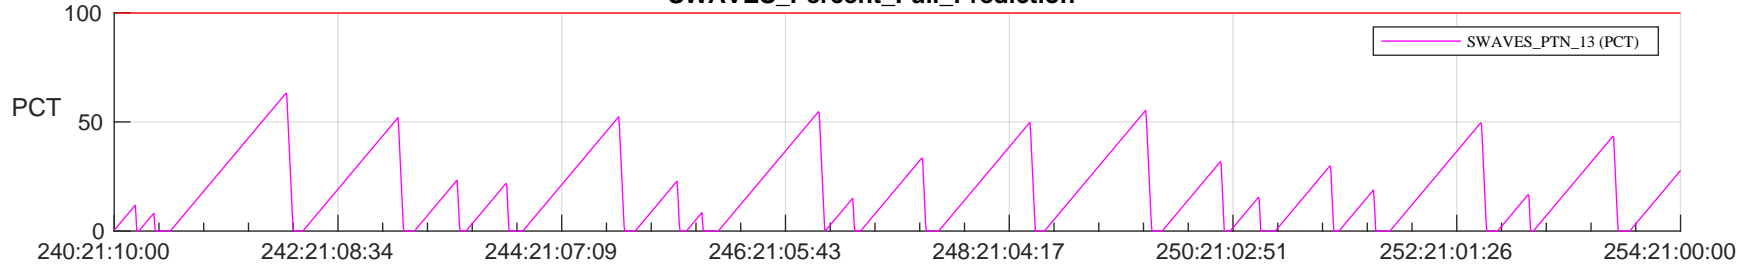

# STEREO AHEAD SSR PCT Full Prediction

## SWAVES\_Percent\_Full\_Prediction

## Spacecraft\_DownLink\_Rate

Ground Time (2024:240:21:10:00.000 -2024:254:21:00:00.000)