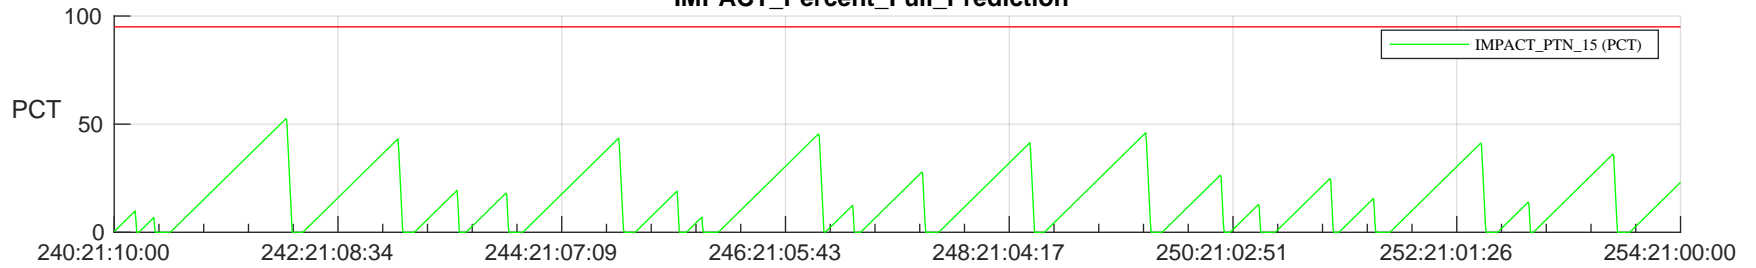

IMPACT_Percent_Full_Prediction