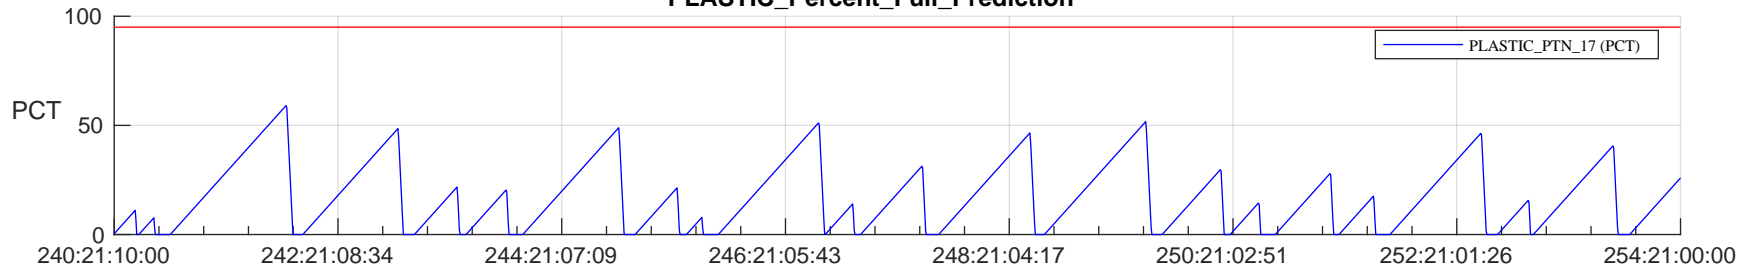

# STEREO AHEAD SSR PCT Full Prediction

## SWAVES\_Percent\_Full\_Prediction

## Spacecraft\_DownLink\_Rate

Ground Time (2024:240:21:10:00.000 -2024:254:21:00:00.000)