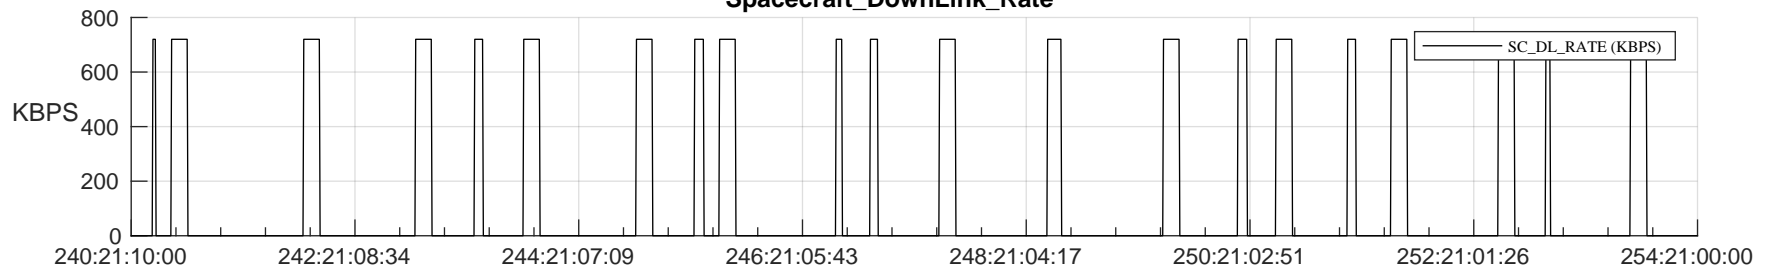

## SWAVES\_Percent\_Full\_Prediction

## Spacecraft\_DownLink\_Rate

Ground Time (2024:240:21:10:00.000 -2024:254:21:00:00.000)