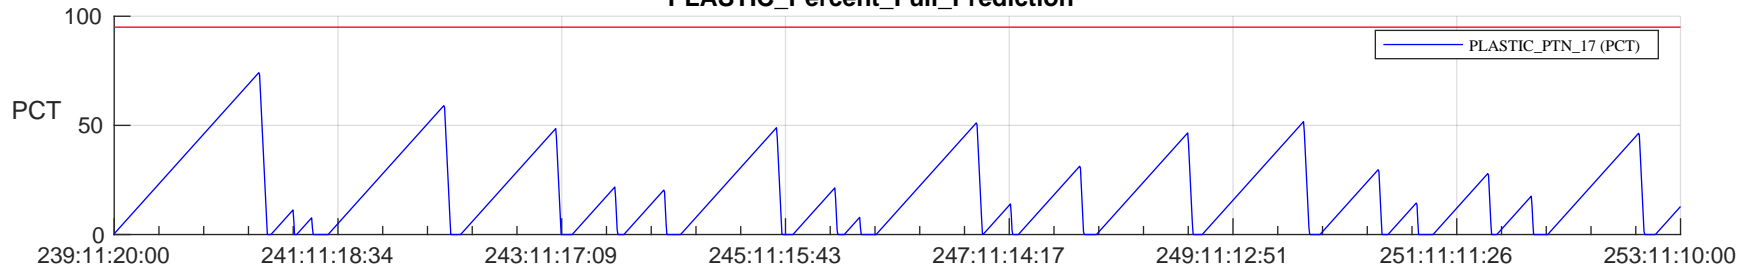

STEREO AHEAD SSR PCT Full Prediction

SWAVES_Percent_Full_Prediction

IMPACT_Percent_Full_Prediction

PLASTIC_Percent_Full_Prediction

Spacecraft_DownLink_Rate

Ground Time (2024:239:11:20:00.000 -2024:253:11:10:00.000)