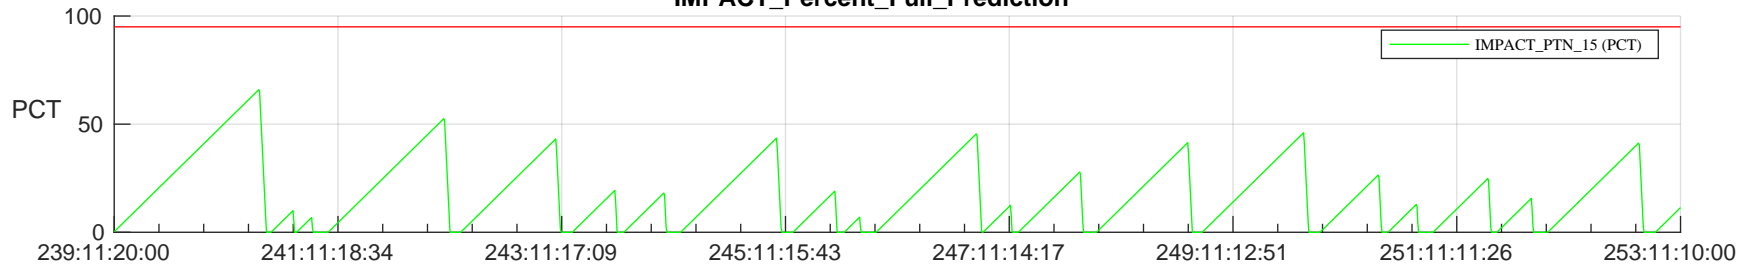

STEREO AHEAD SSR PCT Full Prediction

SWAVES_Percent_Full_Prediction

IMPACT_Percent_Full_Prediction

PLASTIC_Percent_Full_Prediction

Spacecraft_DownLink_Rate

Ground Time (2024:239:11:20:00.000 -2024:253:11:10:00.000)