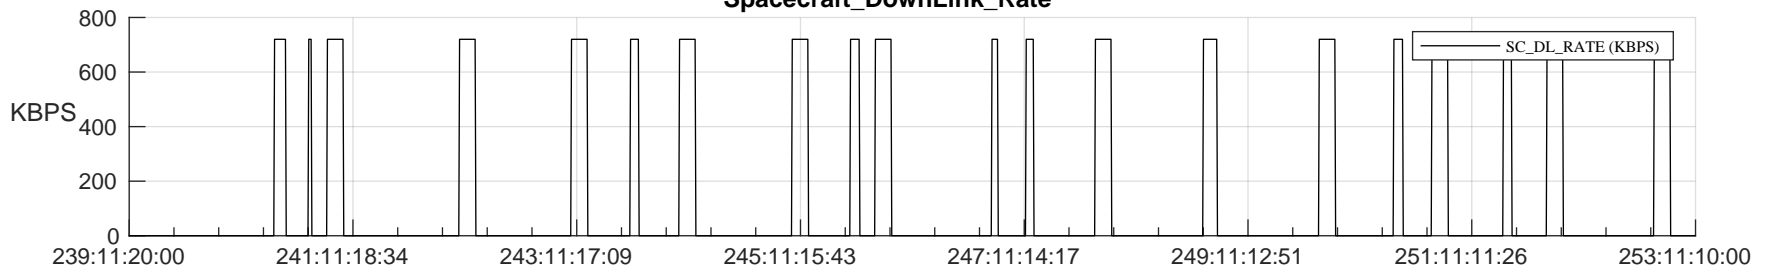

STEREO AHEAD SSR PCT Full Prediction

SWAVES_Percent_Full_Prediction

IMPACT_Percent_Full_Prediction

PLASTIC_Percent_Full_Prediction

Spacecraft_DownLink_Rate

Ground Time (2024:239:11:20:00.000 -2024:253:11:10:00.000)