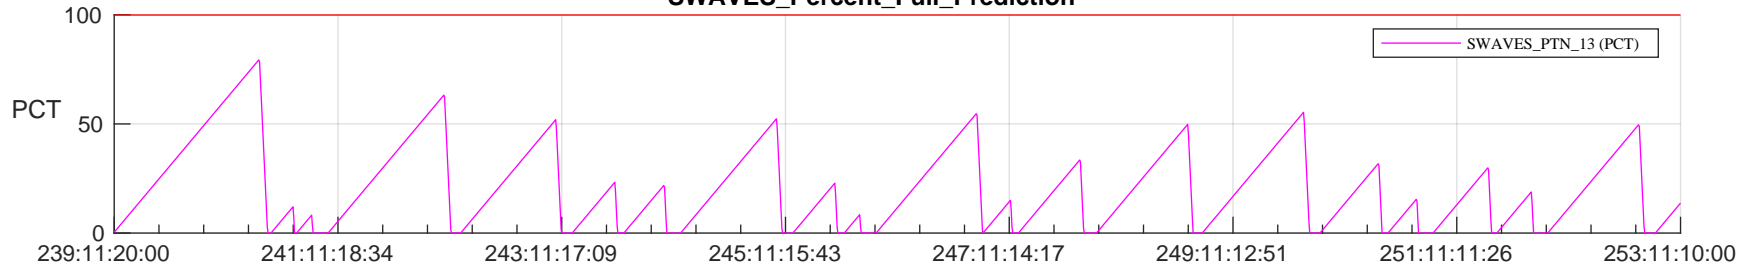

STEREO AHEAD SSR PCT Full Prediction

SWAVES_Percent_Full_Prediction

IMPACT_Percent_Full_Prediction

PLASTIC_Percent_Full_Prediction

Spacecraft_DownLink_Rate

Ground Time (2024:239:11:20:00.000 -2024:253:11:10:00.000)