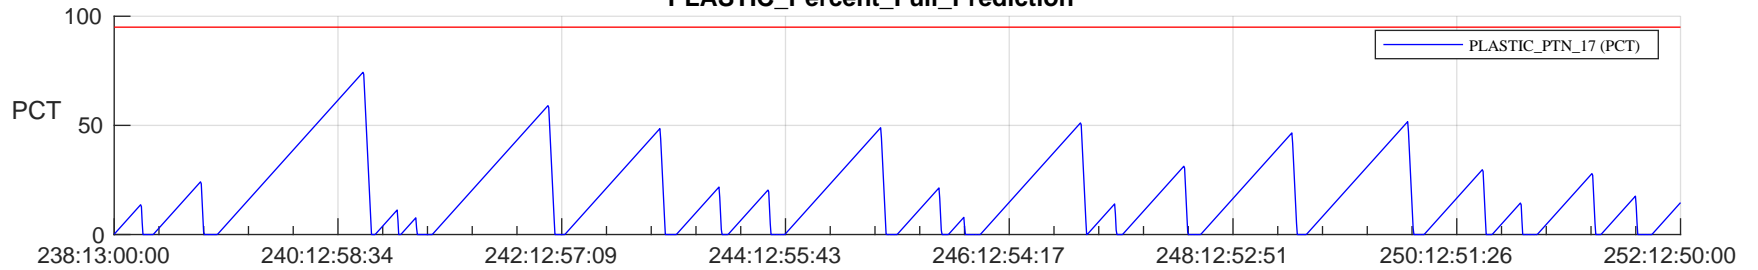

STEREO AHEAD SSR PCT Full Prediction

SWAVES_Percent_Full_Prediction

IMPACT_Percent_Full_Prediction

PLASTIC_Percent_Full_Prediction

Spacecraft_DownLink_Rate

Ground Time (2024:238:13:00:00.000 -2024:252:12:50:00.000)