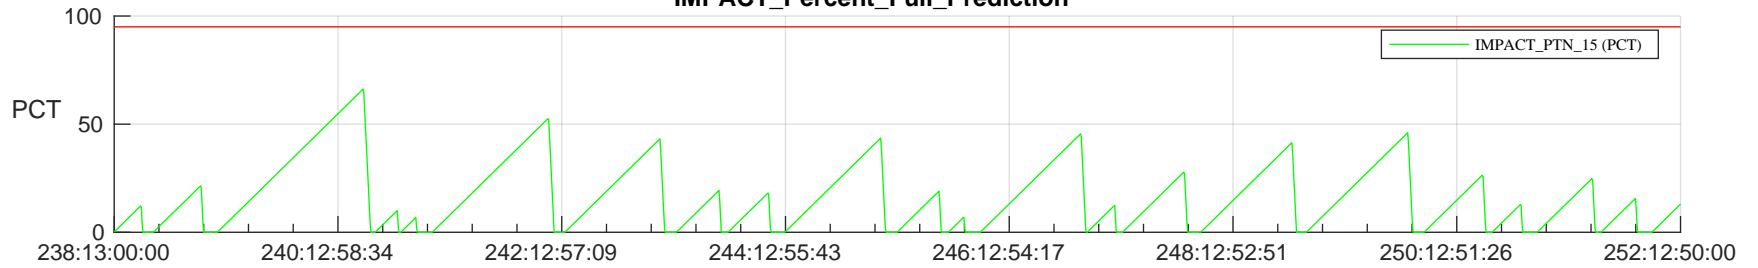

STEREO AHEAD SSR PCT Full Prediction

SWAVES_Percent_Full_Prediction

IMPACT_Percent_Full_Prediction

PLASTIC_Percent_Full_Prediction

Spacecraft_DownLink_Rate

Ground Time (2024:238:13:00:00.000 -2024:252:12:50:00.000)