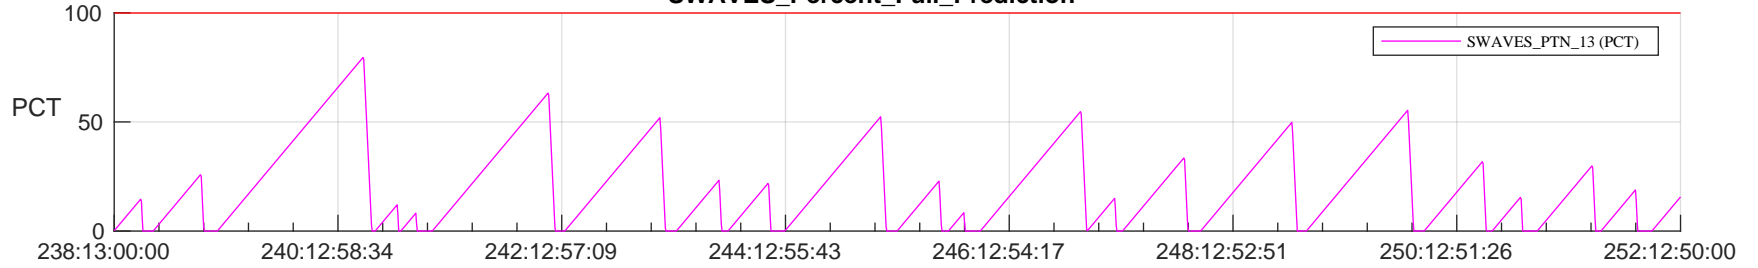

STEREO AHEAD SSR PCT Full Prediction

SWAVES_Percent_Full_Prediction

IMPACT_Percent_Full_Prediction

PLASTIC_Percent_Full_Prediction

Spacecraft_DownLink_Rate

Ground Time (2024:238:13:00:00.000 -2024:252:12:50:00.000)