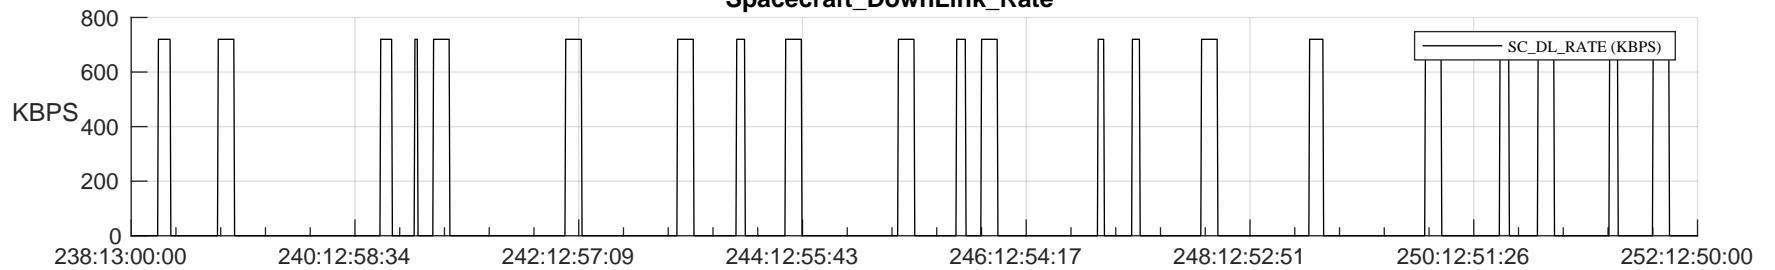

STEREO AHEAD SSR PCT Full Prediction

SWAVES_Percent_Full_Prediction

IMPACT_Percent_Full_Prediction

PLASTIC_Percent_Full_Prediction

Spacecraft_DownLink_Rate

Ground Time (2024:238:13:00:00.000 -2024:252:12:50:00.000)