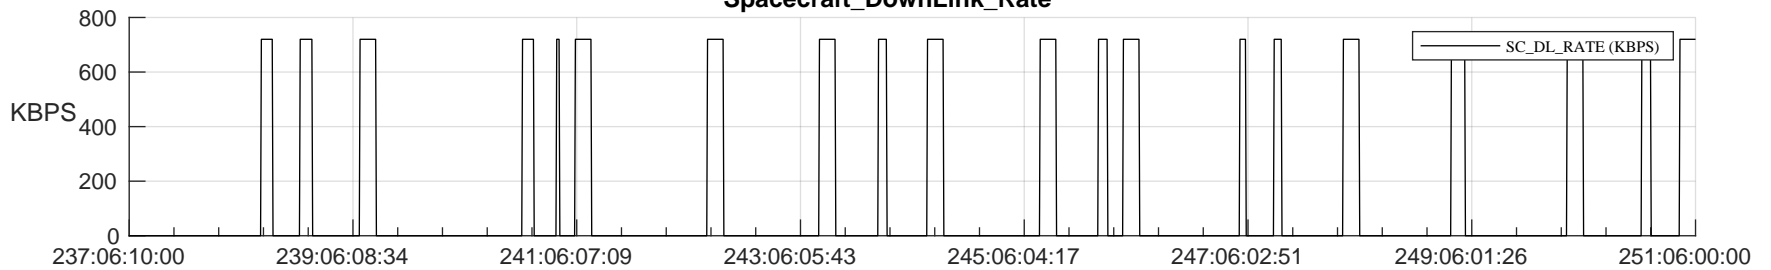

STEREO AHEAD SSR PCT Full Prediction

SWAVES_Percent_Full_Prediction

IMPACT_Percent_Full_Prediction

PLASTIC_Percent_Full_Prediction

Spacecraft_DownLink_Rate

Ground Time (2024:237:06:10:00.000 -2024:251:06:00:00.000)