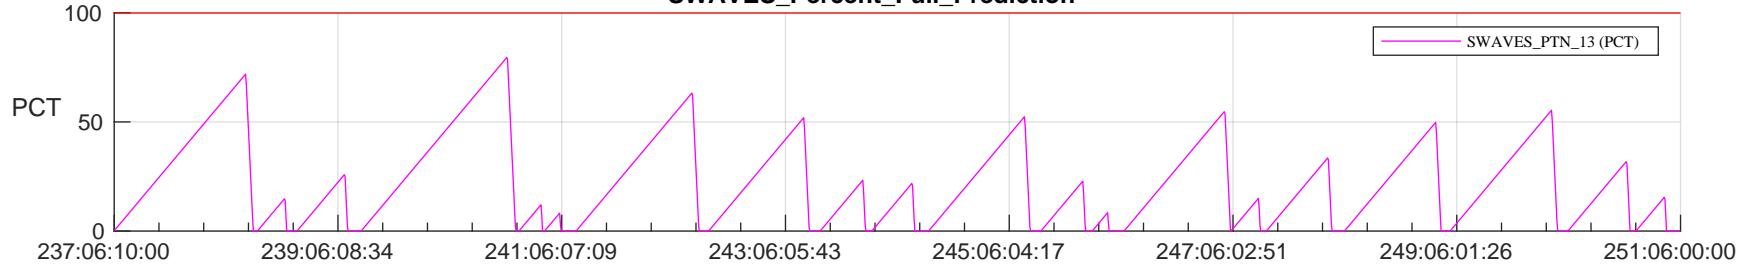

STEREO AHEAD SSR PCT Full Prediction

SWAVES_Percent_Full_Prediction

IMPACT_Percent_Full_Prediction

PLASTIC_Percent_Full_Prediction

Spacecraft_DownLink_Rate

Ground Time (2024:237:06:10:00.000 -2024:251:06:00:00.000)