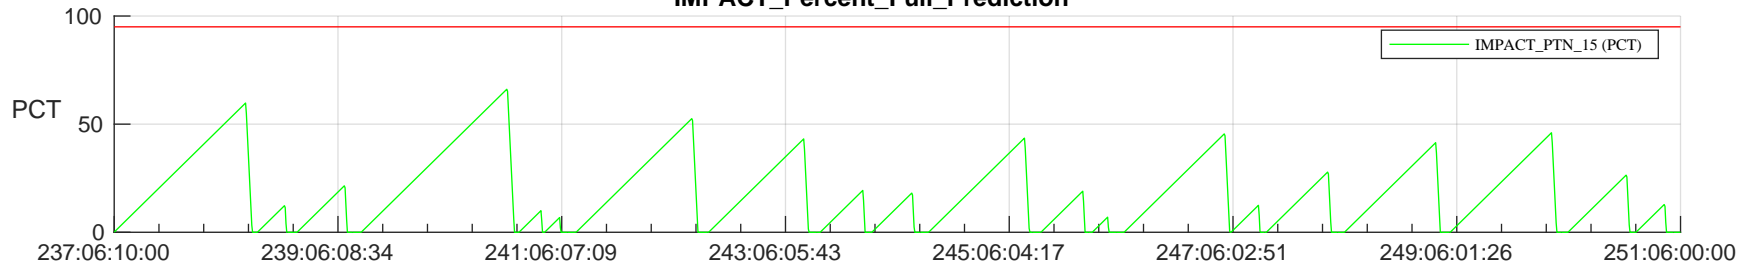

STEREO AHEAD SSR PCT Full Prediction

SWAVES_Percent_Full_Prediction

IMPACT_Percent_Full_Prediction

PLASTIC_Percent_Full_Prediction

Spacecraft_DownLink_Rate

Ground Time (2024:237:06:10:00.000 -2024:251:06:00:00.000)