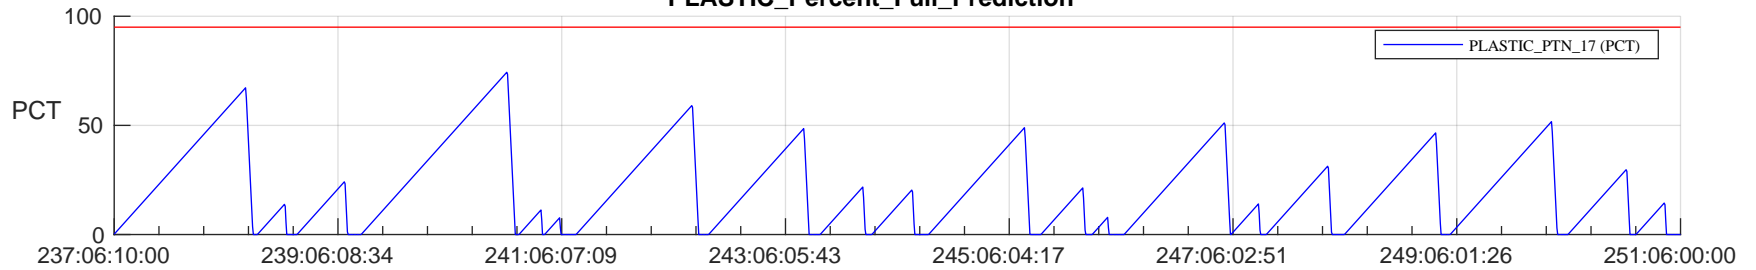

STEREO AHEAD SSR PCT Full Prediction

SWAVES_Percent_Full_Prediction

IMPACT_Percent_Full_Prediction

PLASTIC_Percent_Full_Prediction

Spacecraft_DownLink_Rate

Ground Time (2024:237:06:10:00.000 -2024:251:06:00:00.000)