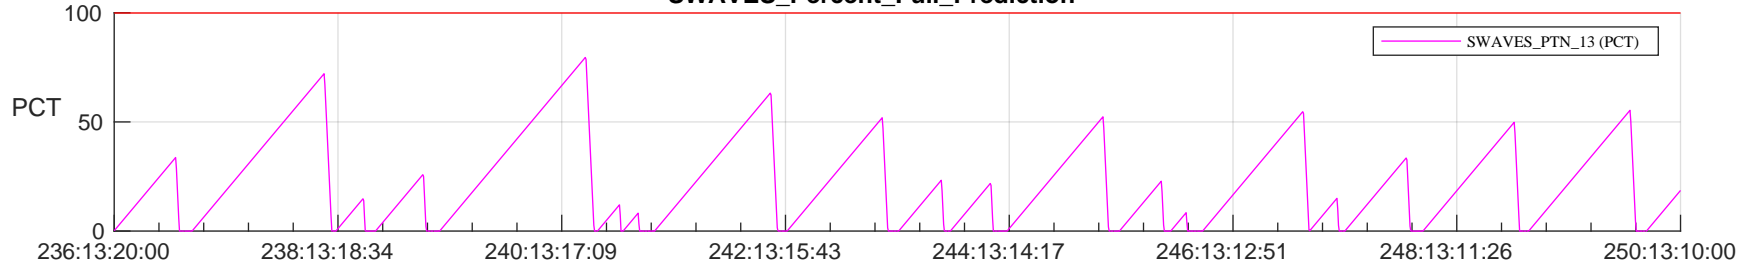

STEREO AHEAD SSR PCT Full Prediction

SWAVES_Percent_Full_Prediction

IMPACT_Percent_Full_Prediction

PLASTIC_Percent_Full_Prediction

Spacecraft_DownLink_Rate