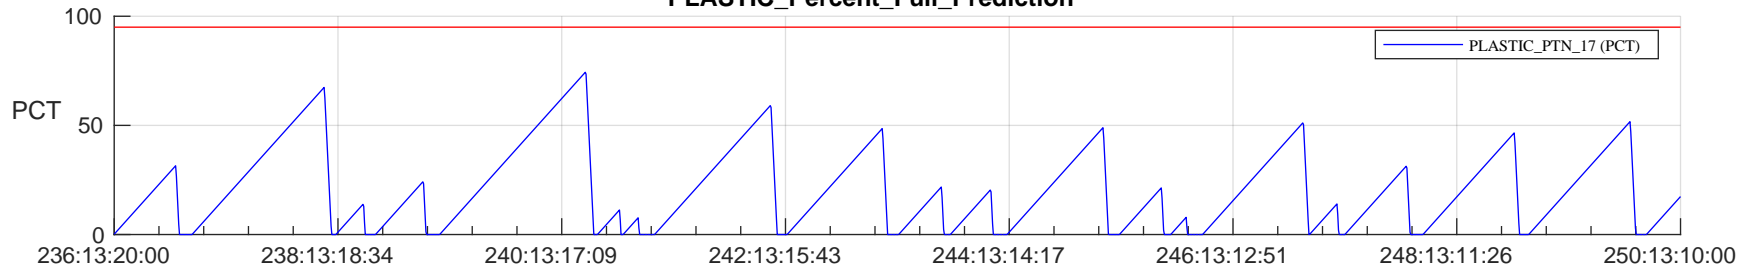

STEREO AHEAD SSR PCT Full Prediction

SWAVES_Percent_Full_Prediction

IMPACT_Percent_Full_Prediction

PLASTIC_Percent_Full_Prediction

Spacecraft_DownLink_Rate