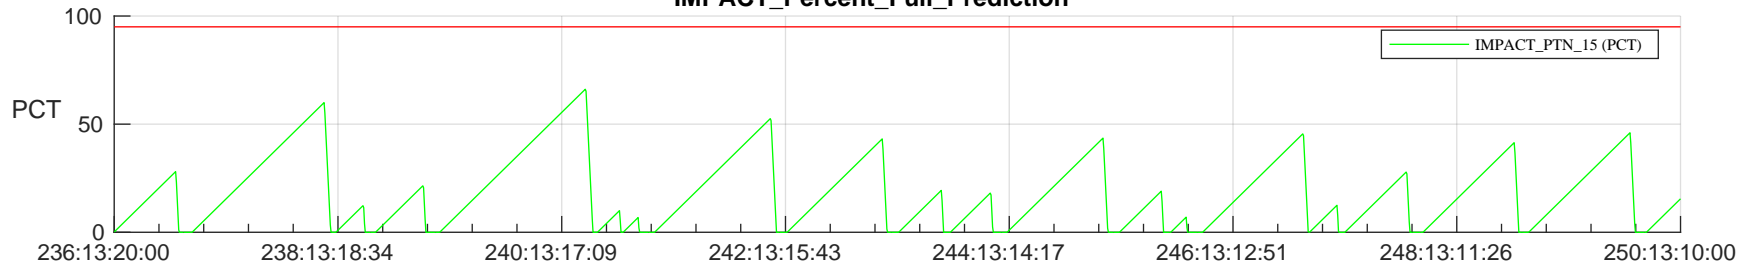

STEREO AHEAD SSR PCT Full Prediction

SWAVES_Percent_Full_Prediction

IMPACT_Percent_Full_Prediction

PLASTIC_Percent_Full_Prediction

Spacecraft_DownLink_Rate