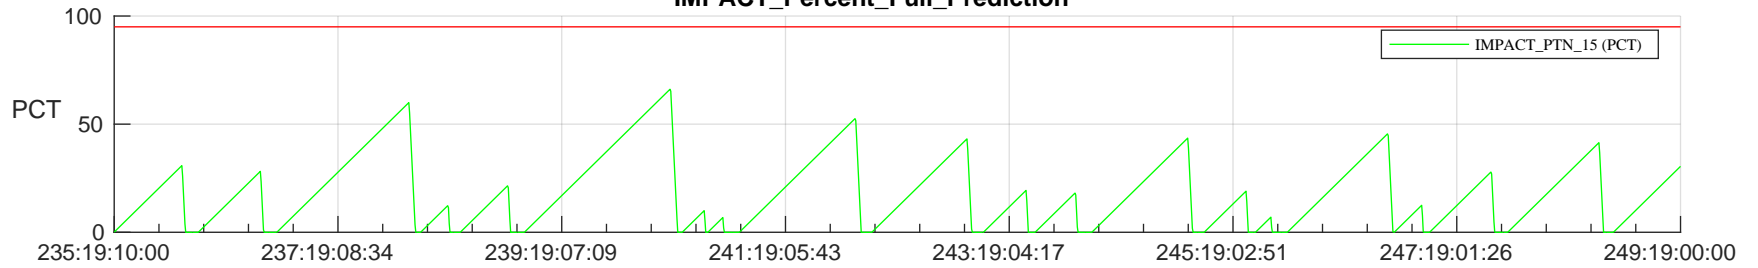

STEREO AHEAD SSR PCT Full Prediction

SWAVES_Percent_Full_Prediction

IMPACT_Percent_Full_Prediction

PLASTIC_Percent_Full_Prediction

Spacecraft_DownLink_Rate

Ground Time (2024:235:19:10:00.000 -2024:249:19:00:00.000)