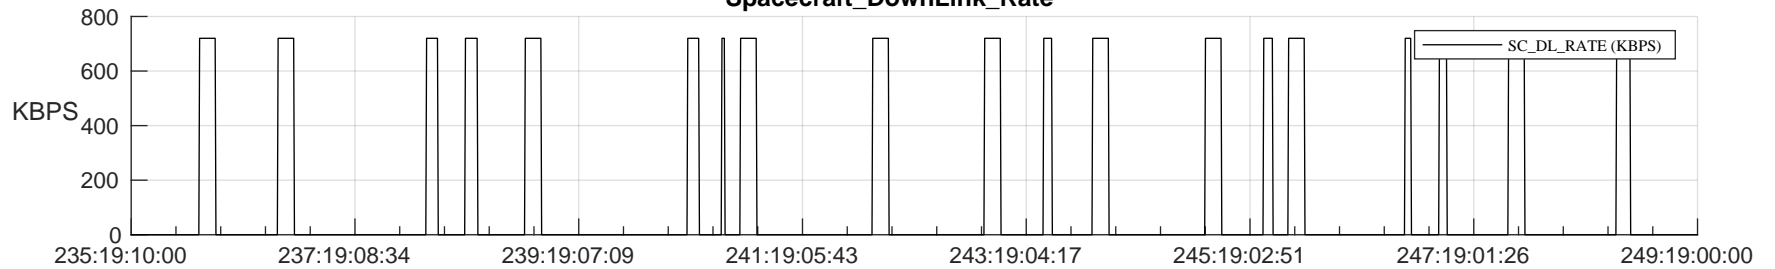

STEREO AHEAD SSR PCT Full Prediction

SWAVES_Percent_Full_Prediction

IMPACT_Percent_Full_Prediction

PLASTIC_Percent_Full_Prediction

Spacecraft_DownLink_Rate

Ground Time (2024:235:19:10:00.000 -2024:249:19:00:00.000)