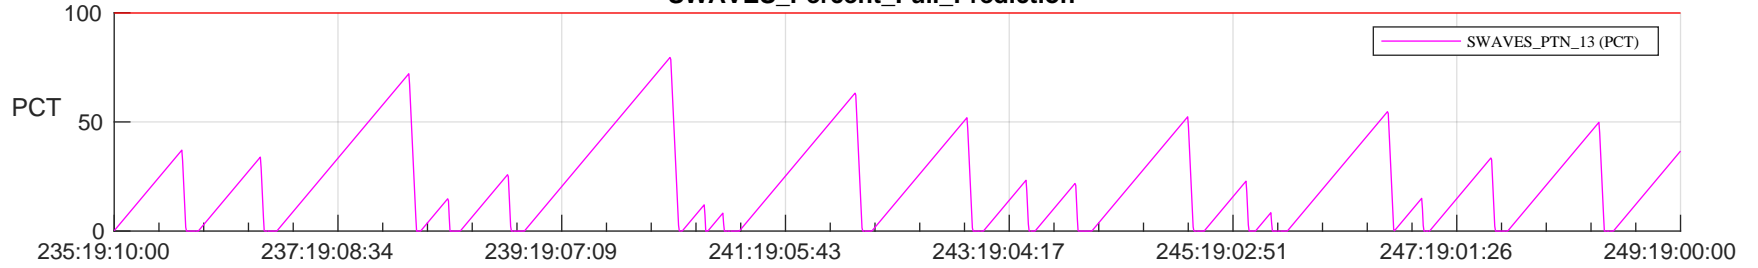

STEREO AHEAD SSR PCT Full Prediction

SWAVES_Percent_Full_Prediction

IMPACT_Percent_Full_Prediction

PLASTIC_Percent_Full_Prediction

Spacecraft_DownLink_Rate

Ground Time (2024:235:19:10:00.000 -2024:249:19:00:00.000)