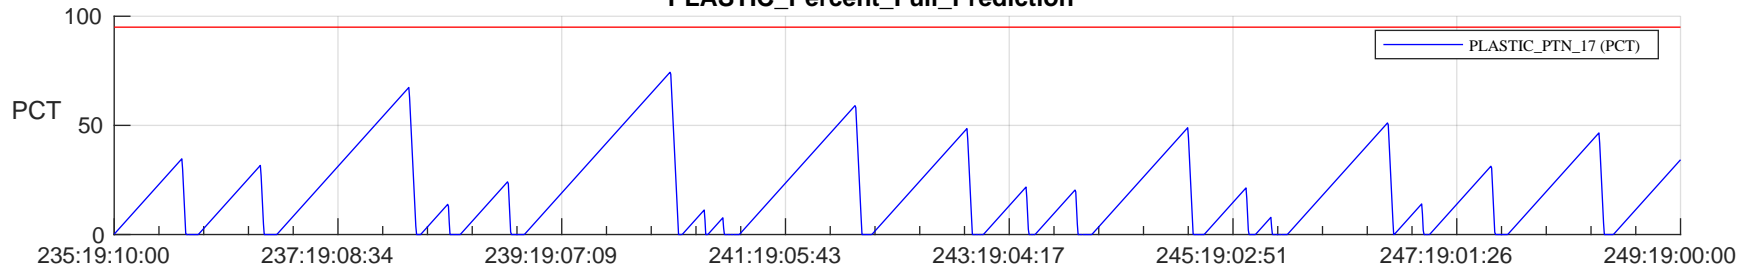

STEREO AHEAD SSR PCT Full Prediction

SWAVES_Percent_Full_Prediction

IMPACT_Percent_Full_Prediction

PLASTIC_Percent_Full_Prediction

Spacecraft_DownLink_Rate

Ground Time (2024:235:19:10:00.000 -2024:249:19:00:00.000)