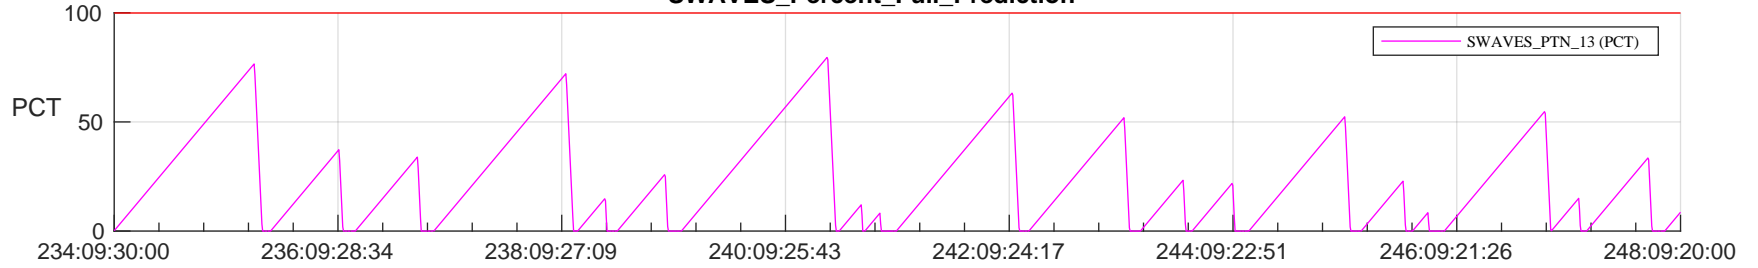

STEREO AHEAD SSR PCT Full Prediction

SWAVES_Percent_Full_Prediction

IMPACT_Percent_Full_Prediction

PLASTIC_Percent_Full_Prediction

Spacecraft_DownLink_Rate

Ground Time (2024:234:09:30:00.000 -2024:248:09:20:00.000)