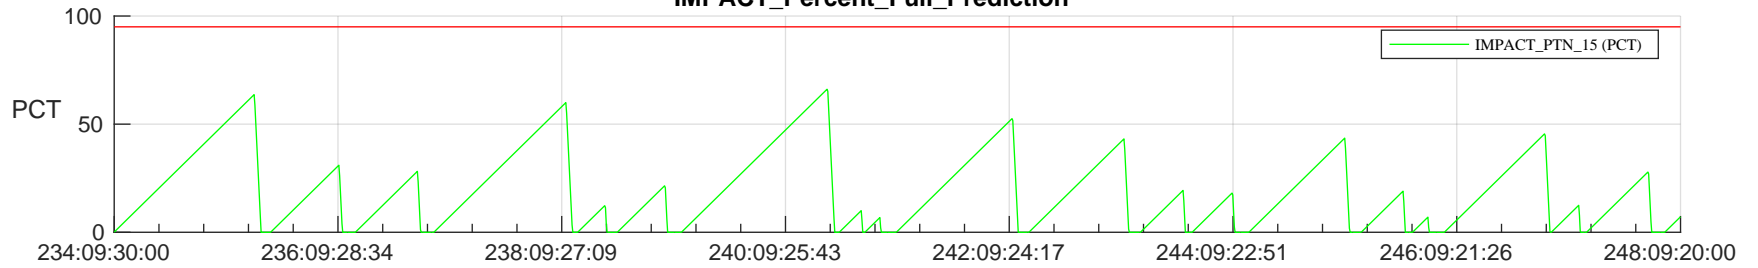

STEREO AHEAD SSR PCT Full Prediction

SWAVES_Percent_Full_Prediction

IMPACT_Percent_Full_Prediction

PLASTIC_Percent_Full_Prediction

Spacecraft_DownLink_Rate

Ground Time (2024:234:09:30:00.000 -2024:248:09:20:00.000)