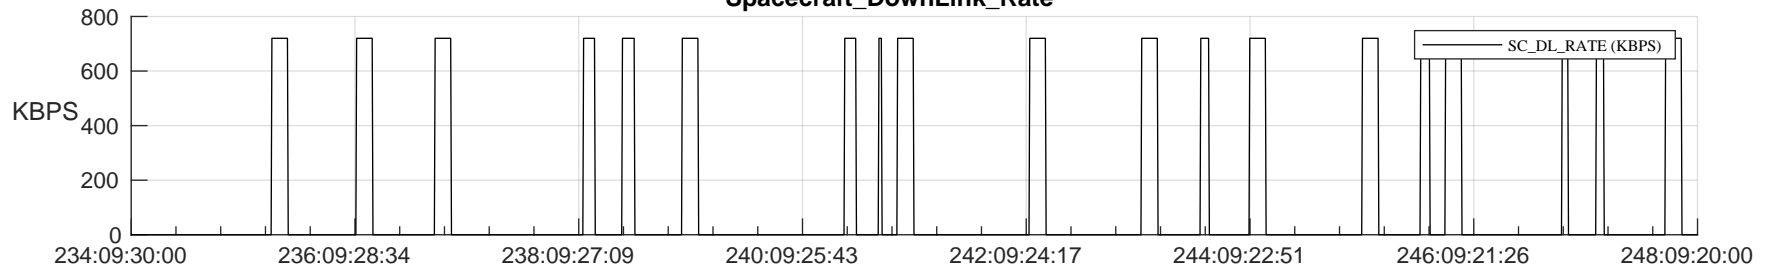

STEREO AHEAD SSR PCT Full Prediction

SWAVES_Percent_Full_Prediction

IMPACT_Percent_Full_Prediction

PLASTIC_Percent_Full_Prediction

Spacecraft_DownLink_Rate

Ground Time (2024:234:09:30:00.000 -2024:248:09:20:00.000)