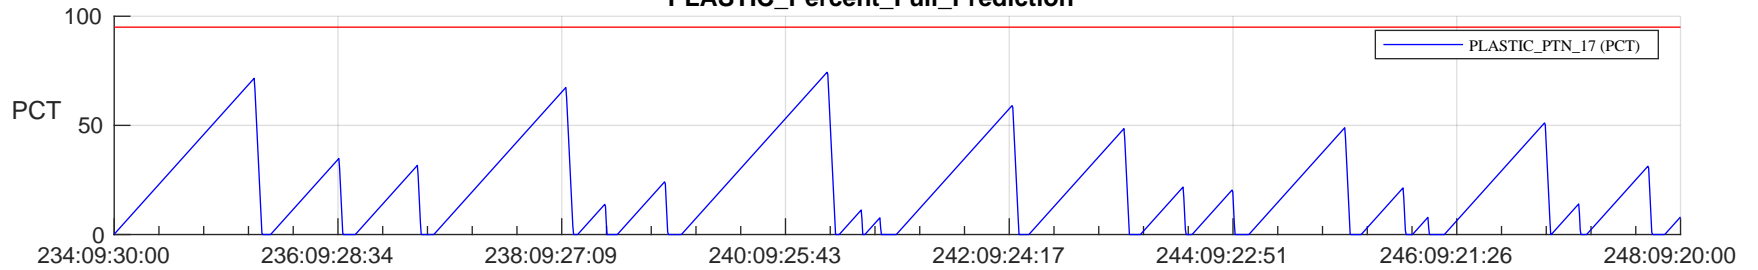

STEREO AHEAD SSR PCT Full Prediction

SWAVES_Percent_Full_Prediction

IMPACT_Percent_Full_Prediction

PLASTIC_Percent_Full_Prediction

Spacecraft_DownLink_Rate

Ground Time (2024:234:09:30:00.000 -2024:248:09:20:00.000)