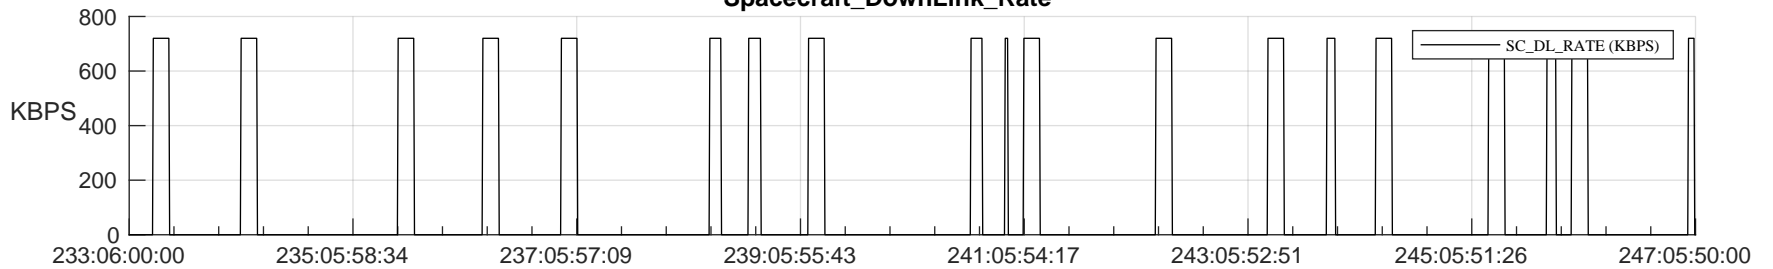

STEREO AHEAD SSR PCT Full Prediction

SWAVES_Percent_Full_Prediction

IMPACT_Percent_Full_Prediction

PLASTIC_Percent_Full_Prediction

Spacecraft_DownLink_Rate

Ground Time (2024:233:06:00:00.000 -2024:247:05:50:00.000)