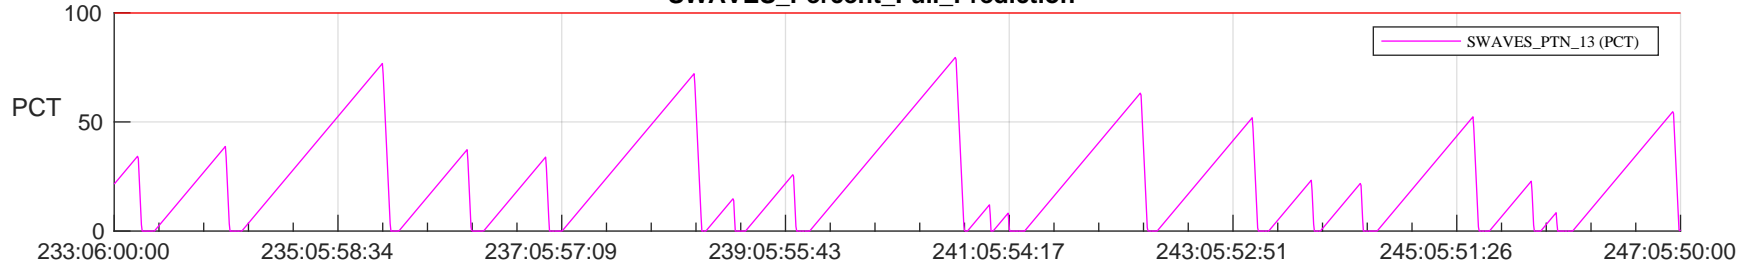

STEREO AHEAD SSR PCT Full Prediction

SWAVES_Percent_Full_Prediction

IMPACT_Percent_Full_Prediction

PLASTIC_Percent_Full_Prediction

Spacecraft_DownLink_Rate

Ground Time (2024:233:06:00:00.000 -2024:247:05:50:00.000)