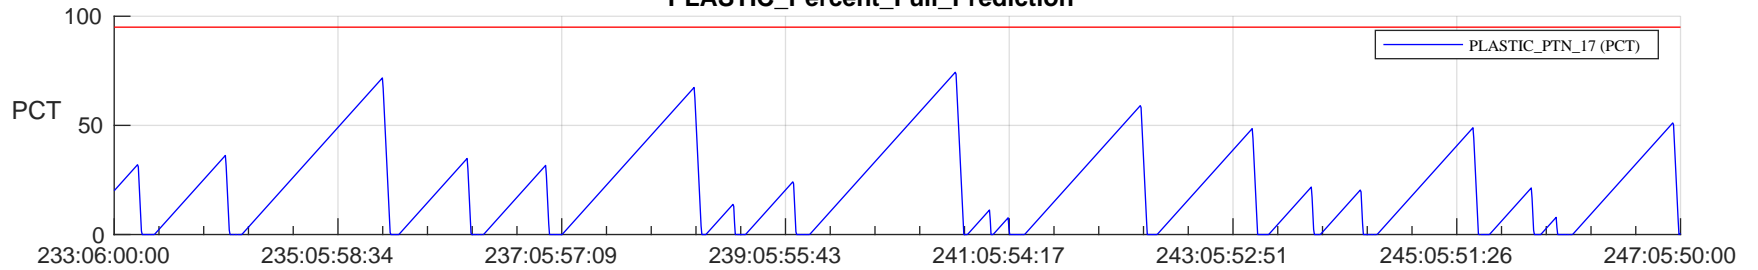

STEREO AHEAD SSR PCT Full Prediction

SWAVES_Percent_Full_Prediction

IMPACT_Percent_Full_Prediction

PLASTIC_Percent_Full_Prediction

Spacecraft_DownLink_Rate

Ground Time (2024:233:06:00:00.000 -2024:247:05:50:00.000)