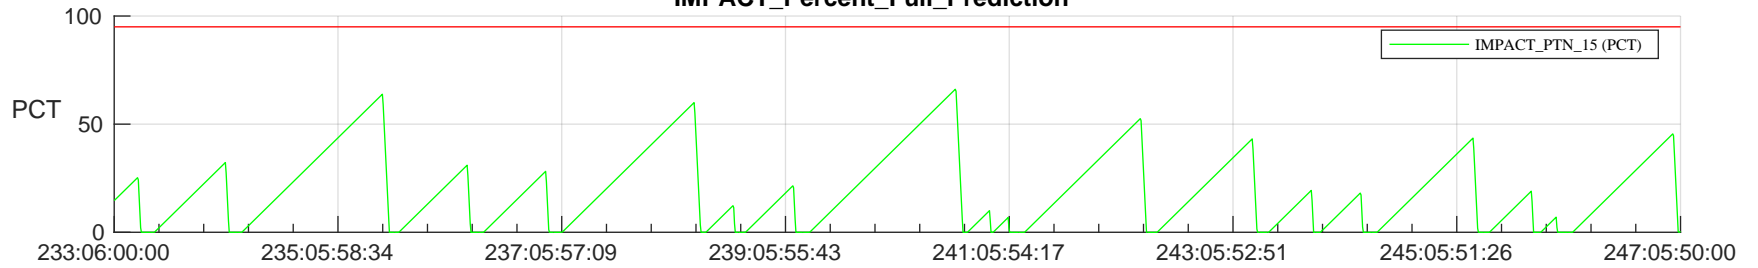

STEREO AHEAD SSR PCT Full Prediction

SWAVES_Percent_Full_Prediction

IMPACT_Percent_Full_Prediction

PLASTIC_Percent_Full_Prediction

Spacecraft_DownLink_Rate

Ground Time (2024:233:06:00:00.000 -2024:247:05:50:00.000)