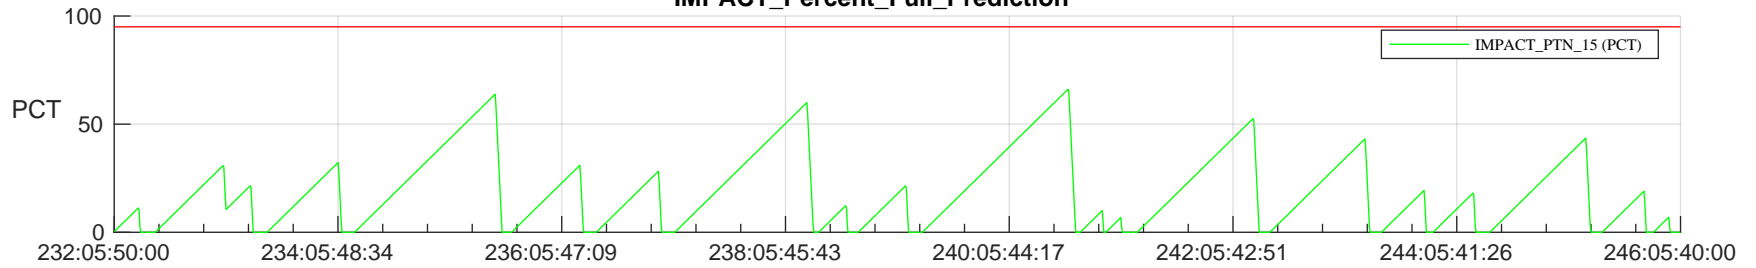

STEREO AHEAD SSR PCT Full Prediction

SWAVES_Percent_Full_Prediction

IMPACT_Percent_Full_Prediction

PLASTIC_Percent_Full_Prediction

Spacecraft_DownLink_Rate

Ground Time (2024:232:05:50:00.000 -2024:246:05:40:00.000)