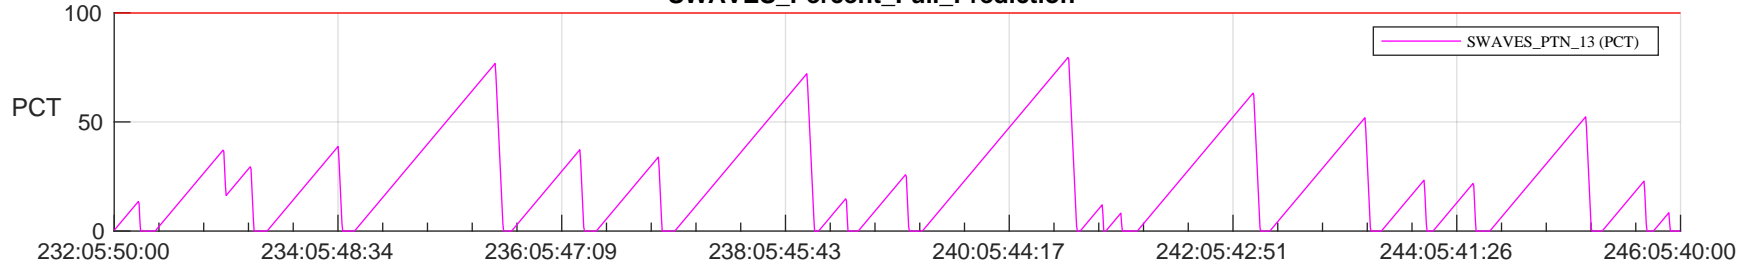

STEREO AHEAD SSR PCT Full Prediction

SWAVES_Percent_Full_Prediction

IMPACT_Percent_Full_Prediction

PLASTIC_Percent_Full_Prediction

Spacecraft_DownLink_Rate

Ground Time (2024:232:05:50:00.000 -2024:246:05:40:00.000)