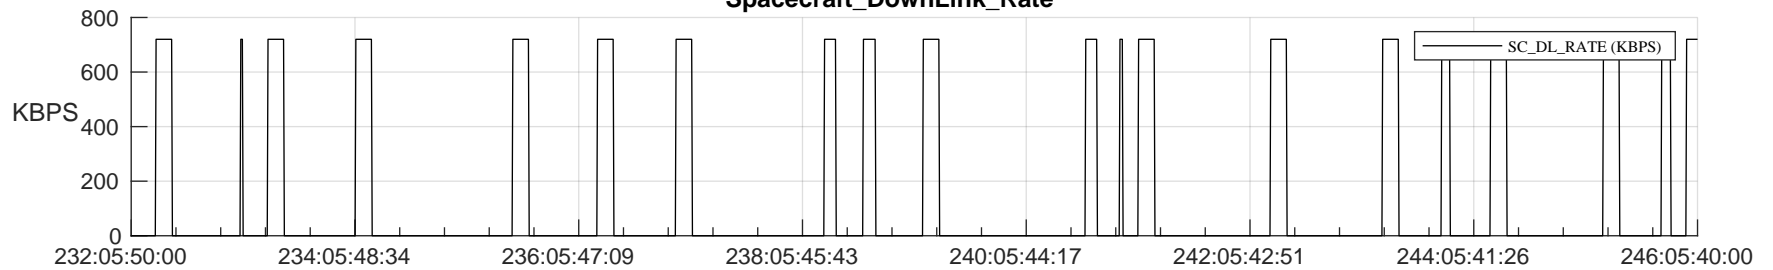

STEREO AHEAD SSR PCT Full Prediction

SWAVES_Percent_Full_Prediction

IMPACT_Percent_Full_Prediction

PLASTIC_Percent_Full_Prediction

Spacecraft_DownLink_Rate

Ground Time (2024:232:05:50:00.000 -2024:246:05:40:00.000)