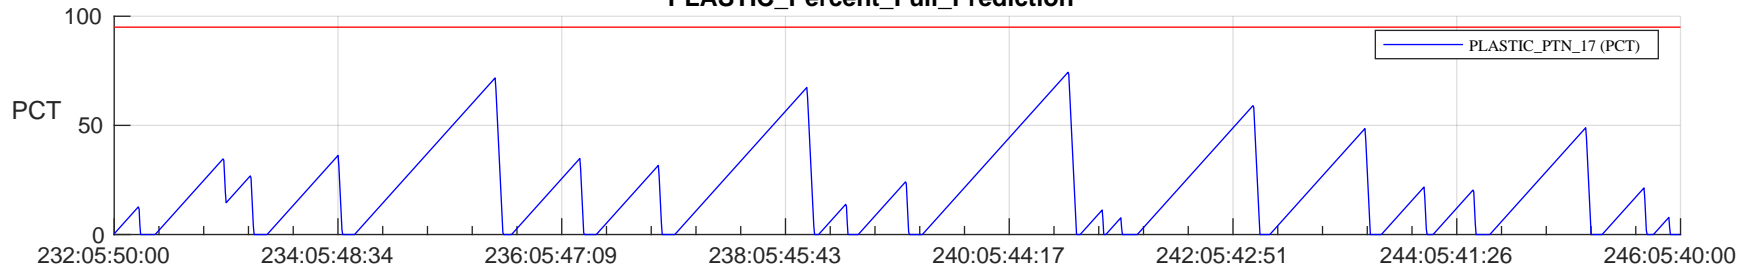

STEREO AHEAD SSR PCT Full Prediction

SWAVES_Percent_Full_Prediction

IMPACT_Percent_Full_Prediction

PLASTIC_Percent_Full_Prediction

Spacecraft_DownLink_Rate

Ground Time (2024:232:05:50:00.000 -2024:246:05:40:00.000)