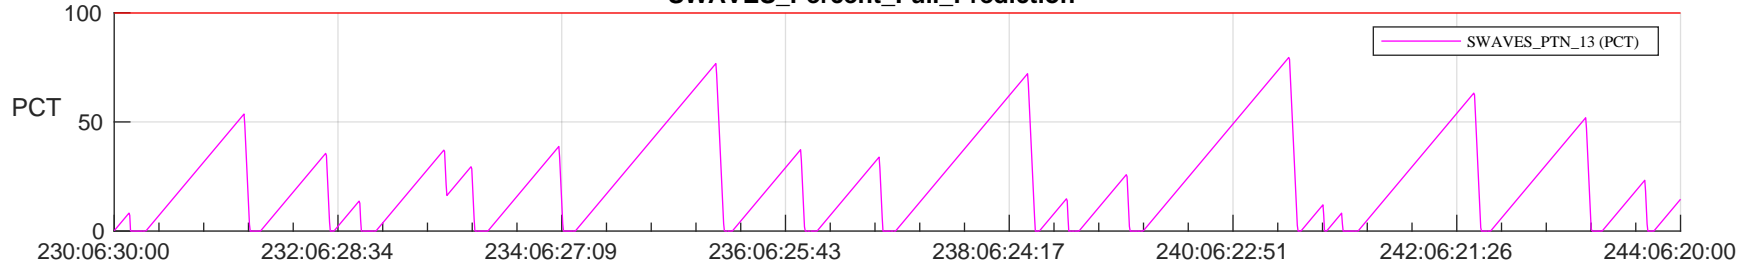

# STEREO AHEAD SSR PCT Full Prediction

## SWAVES\_Percent\_Full\_Prediction

## Spacecraft\_DownLink\_Rate

Ground Time (2024:230:06:30:00.000 -2024:244:06:20:00.000)