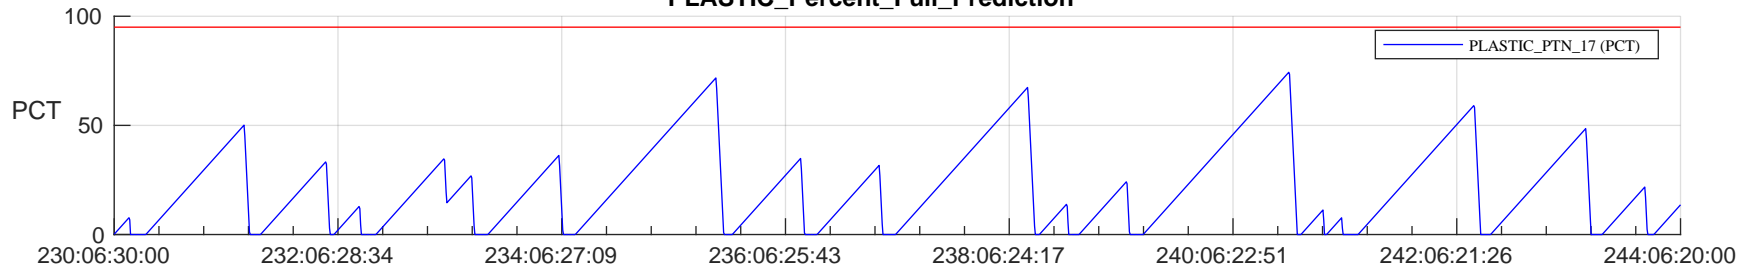

## SWAVES\_Percent\_Full\_Prediction

## Spacecraft\_DownLink\_Rate

Ground Time (2024:230:06:30:00.000 -2024:244:06:20:00.000)