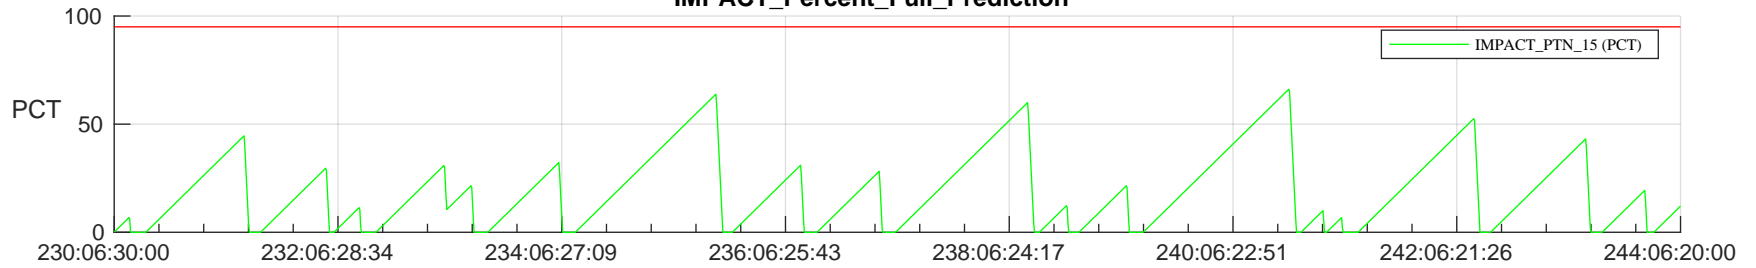

IMPACT_Percent_Full_Prediction