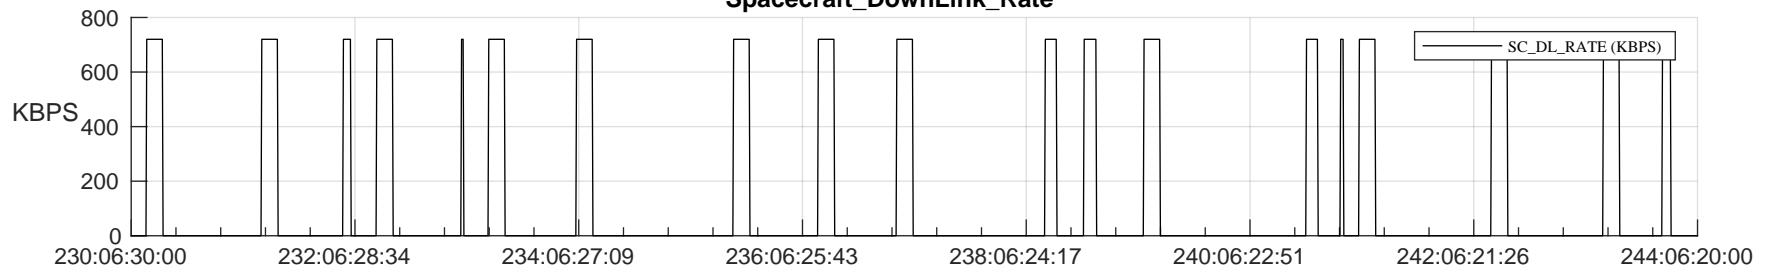

## SWAVES\_Percent\_Full\_Prediction

## Spacecraft\_DownLink\_Rate

Ground Time (2024:230:06:30:00.000 -2024:244:06:20:00.000)