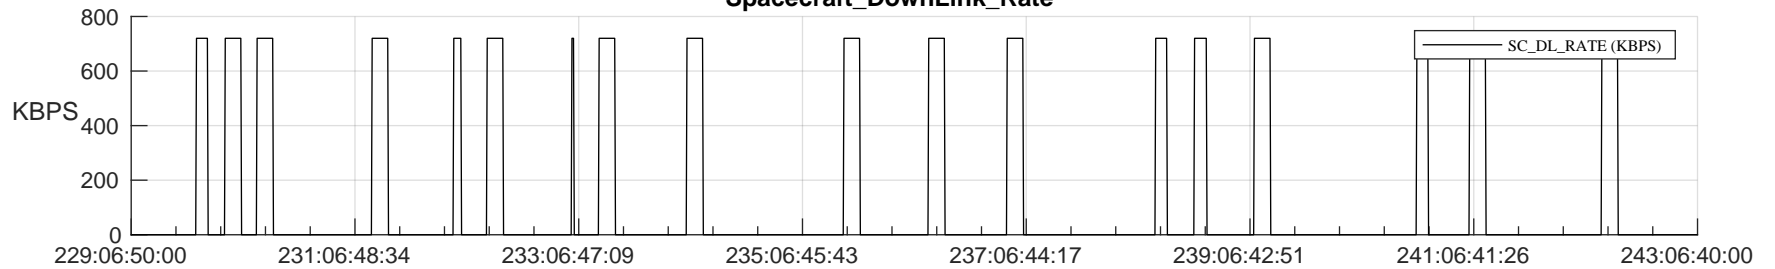

STEREO AHEAD SSR PCT Full Prediction

SWAVES_Percent_Full_Prediction

IMPACT_Percent_Full_Prediction

PLASTIC_Percent_Full_Prediction

Spacecraft_DownLink_Rate

Ground Time (2024:229:06:50:00.000 -2024:243:06:40:00.000)