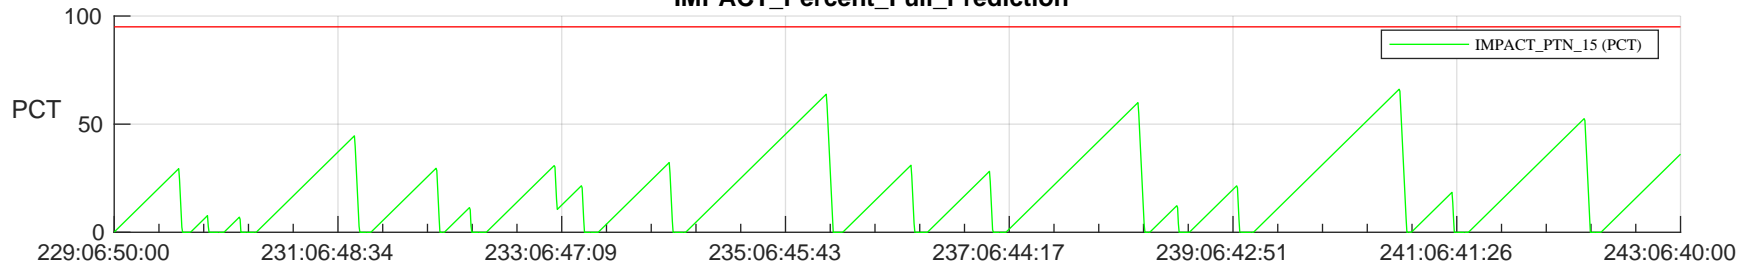

STEREO AHEAD SSR PCT Full Prediction

SWAVES_Percent_Full_Prediction

IMPACT_Percent_Full_Prediction

PLASTIC_Percent_Full_Prediction

Spacecraft_DownLink_Rate

Ground Time (2024:229:06:50:00.000 -2024:243:06:40:00.000)