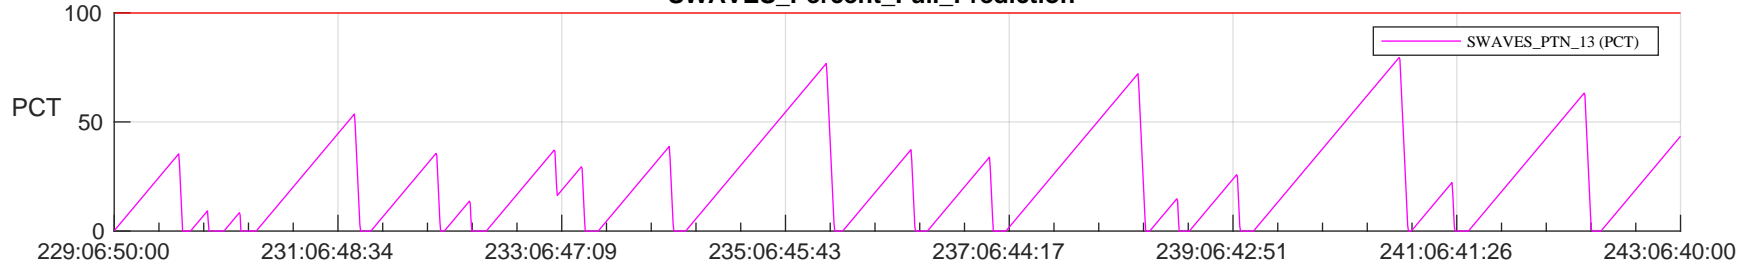

STEREO AHEAD SSR PCT Full Prediction

SWAVES_Percent_Full_Prediction

IMPACT_Percent_Full_Prediction

PLASTIC_Percent_Full_Prediction

Spacecraft_DownLink_Rate

Ground Time (2024:229:06:50:00.000 -2024:243:06:40:00.000)