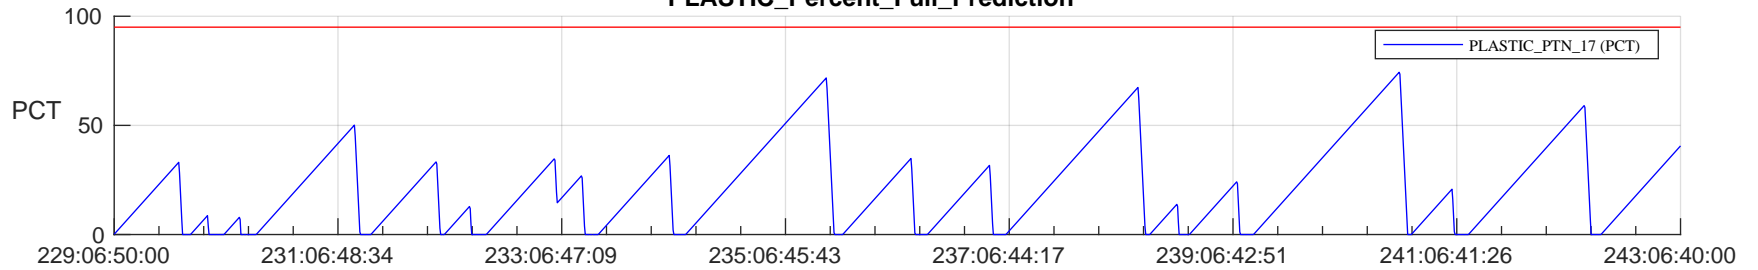

STEREO AHEAD SSR PCT Full Prediction

SWAVES_Percent_Full_Prediction

IMPACT_Percent_Full_Prediction

PLASTIC_Percent_Full_Prediction

Spacecraft_DownLink_Rate

Ground Time (2024:229:06:50:00.000 -2024:243:06:40:00.000)