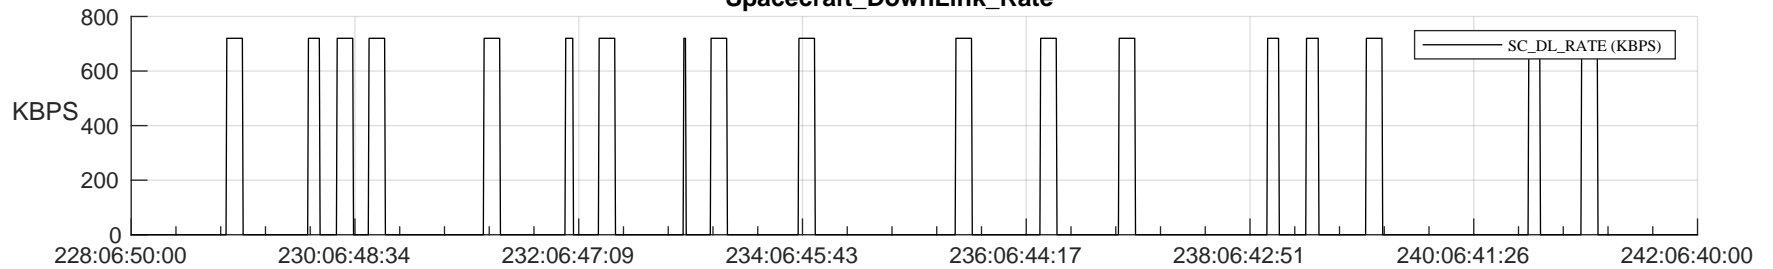

STEREO AHEAD SSR PCT Full Prediction

SWAVES_Percent_Full_Prediction

IMPACT_Percent_Full_Prediction

PLASTIC_Percent_Full_Prediction

Spacecraft_DownLink_Rate

Ground Time (2024:228:06:50:00.000 -2024:242:06:40:00.000)