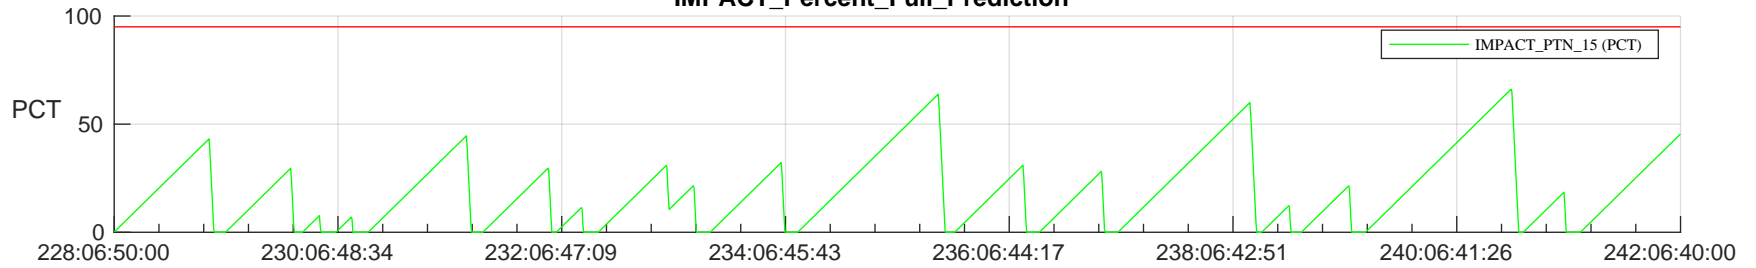

STEREO AHEAD SSR PCT Full Prediction

SWAVES_Percent_Full_Prediction

IMPACT_Percent_Full_Prediction

PLASTIC_Percent_Full_Prediction

Spacecraft_DownLink_Rate

Ground Time (2024:228:06:50:00.000 -2024:242:06:40:00.000)