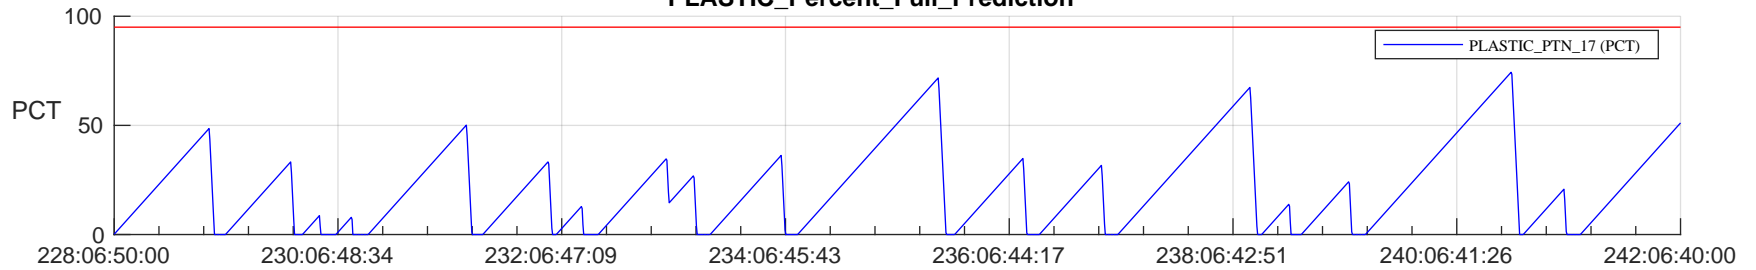

STEREO AHEAD SSR PCT Full Prediction

SWAVES_Percent_Full_Prediction

IMPACT_Percent_Full_Prediction

PLASTIC_Percent_Full_Prediction

Spacecraft_DownLink_Rate

Ground Time (2024:228:06:50:00.000 -2024:242:06:40:00.000)