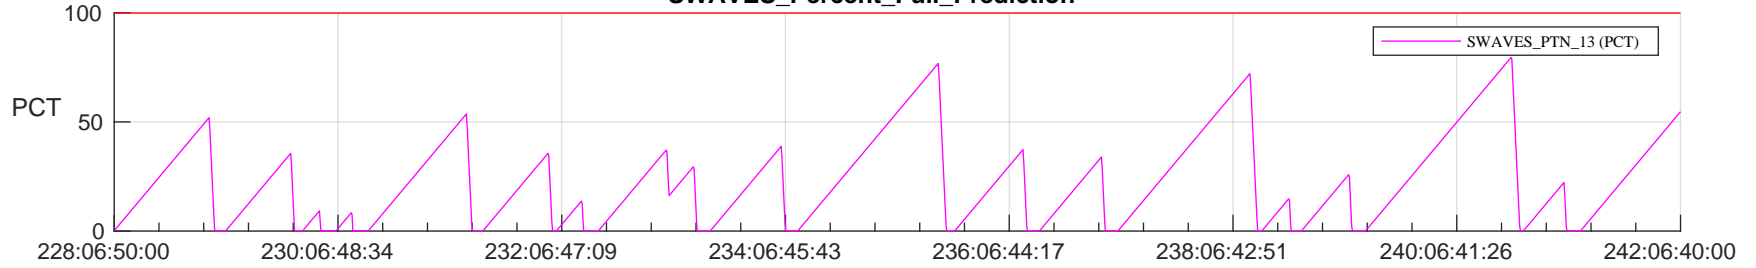

STEREO AHEAD SSR PCT Full Prediction

SWAVES_Percent_Full_Prediction

IMPACT_Percent_Full_Prediction

PLASTIC_Percent_Full_Prediction

Spacecraft_DownLink_Rate

Ground Time (2024:228:06:50:00.000 -2024:242:06:40:00.000)