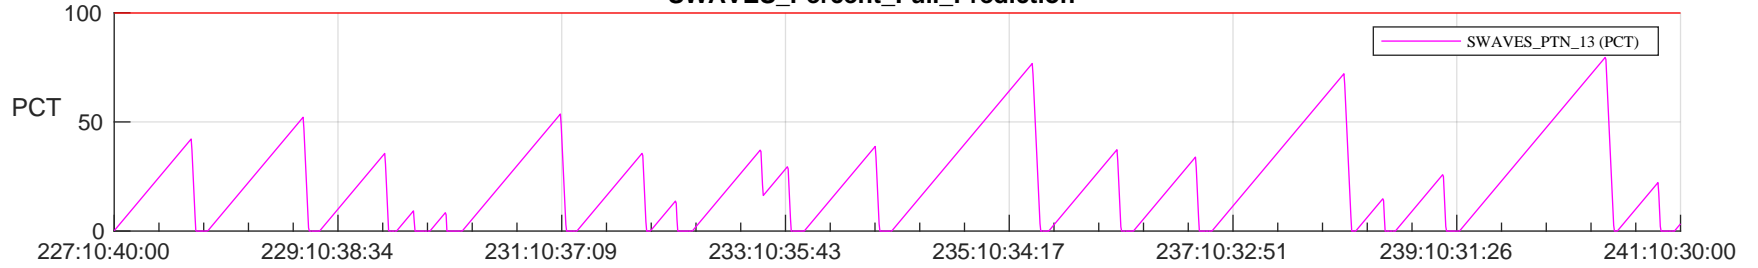

STEREO AHEAD SSR PCT Full Prediction

SWAVES_Percent_Full_Prediction

IMPACT_Percent_Full_Prediction

PLASTIC_Percent_Full_Prediction

Spacecraft_DownLink_Rate

Ground Time (2024:227:10:40:00.000 -2024:241:10:30:00.000)