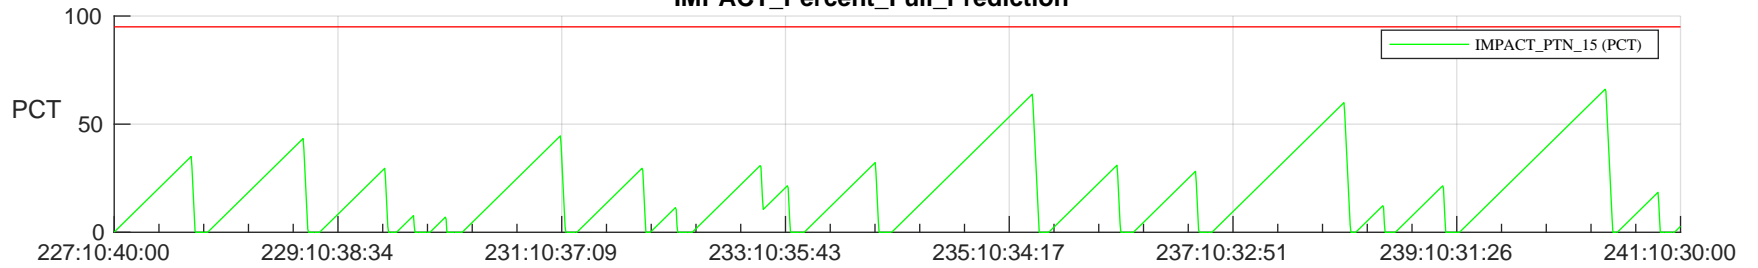

STEREO AHEAD SSR PCT Full Prediction

SWAVES_Percent_Full_Prediction

IMPACT_Percent_Full_Prediction

PLASTIC_Percent_Full_Prediction

Spacecraft_DownLink_Rate

Ground Time (2024:227:10:40:00.000 -2024:241:10:30:00.000)