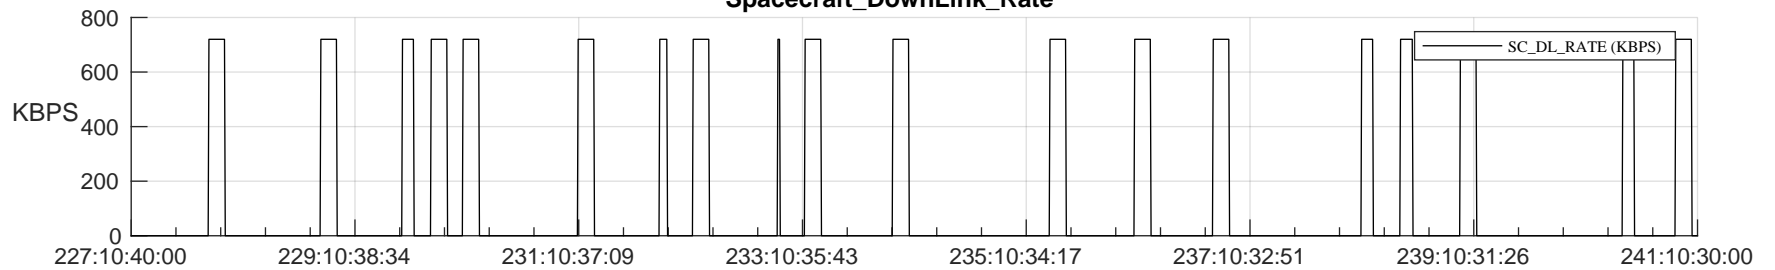

STEREO AHEAD SSR PCT Full Prediction

SWAVES_Percent_Full_Prediction

IMPACT_Percent_Full_Prediction

PLASTIC_Percent_Full_Prediction

Spacecraft_DownLink_Rate

Ground Time (2024:227:10:40:00.000 -2024:241:10:30:00.000)