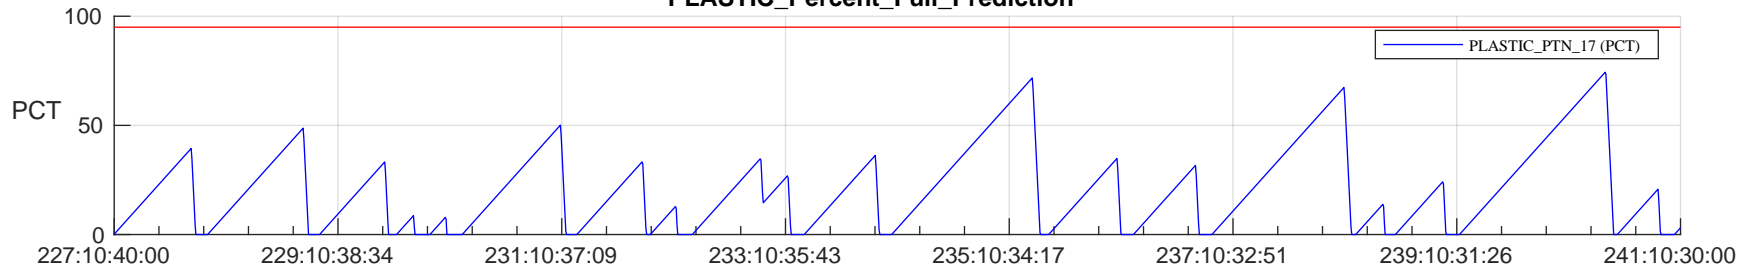

STEREO AHEAD SSR PCT Full Prediction

SWAVES_Percent_Full_Prediction

IMPACT_Percent_Full_Prediction

PLASTIC_Percent_Full_Prediction

Spacecraft_DownLink_Rate

Ground Time (2024:227:10:40:00.000 -2024:241:10:30:00.000)