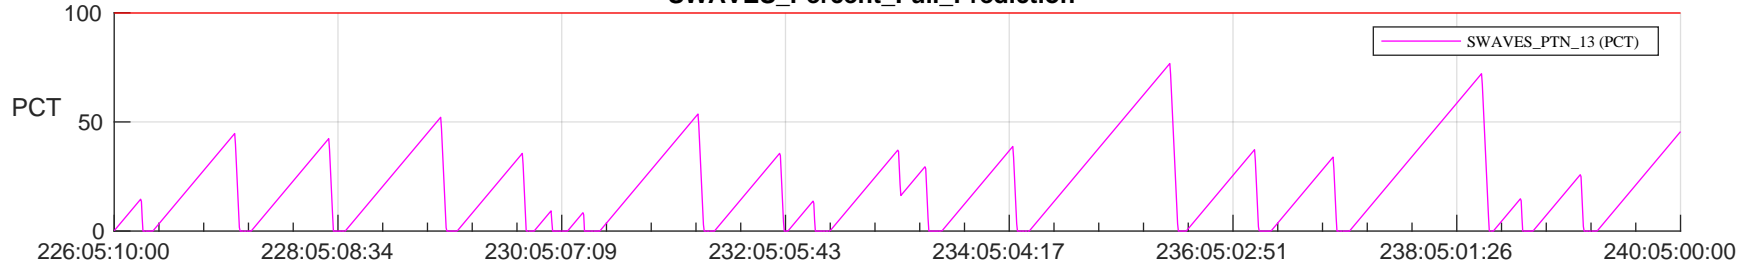

STEREO AHEAD SSR PCT Full Prediction

SWAVES_Percent_Full_Prediction

IMPACT_Percent_Full_Prediction

PLASTIC_Percent_Full_Prediction

Spacecraft_DownLink_Rate