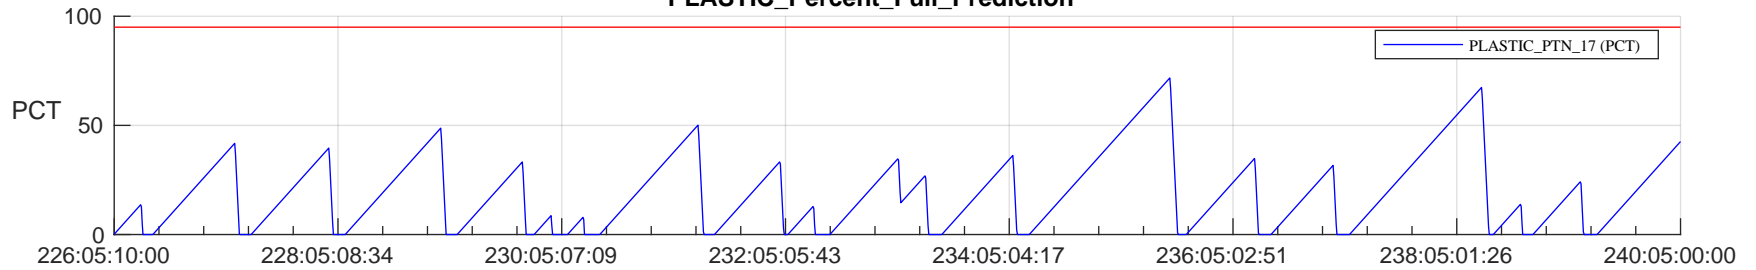

STEREO AHEAD SSR PCT Full Prediction

SWAVES_Percent_Full_Prediction

IMPACT_Percent_Full_Prediction

PLASTIC_Percent_Full_Prediction

Spacecraft_DownLink_Rate