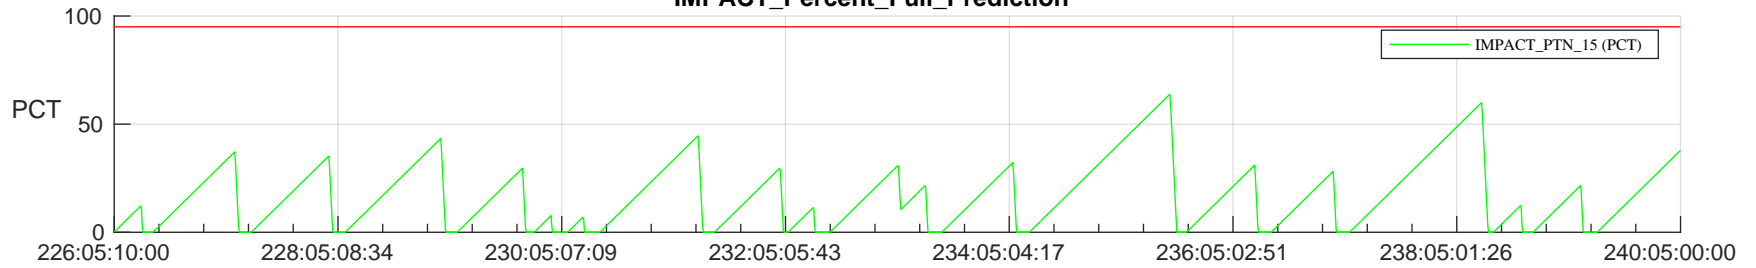

STEREO AHEAD SSR PCT Full Prediction

SWAVES_Percent_Full_Prediction

IMPACT_Percent_Full_Prediction

PLASTIC_Percent_Full_Prediction

Spacecraft_DownLink_Rate