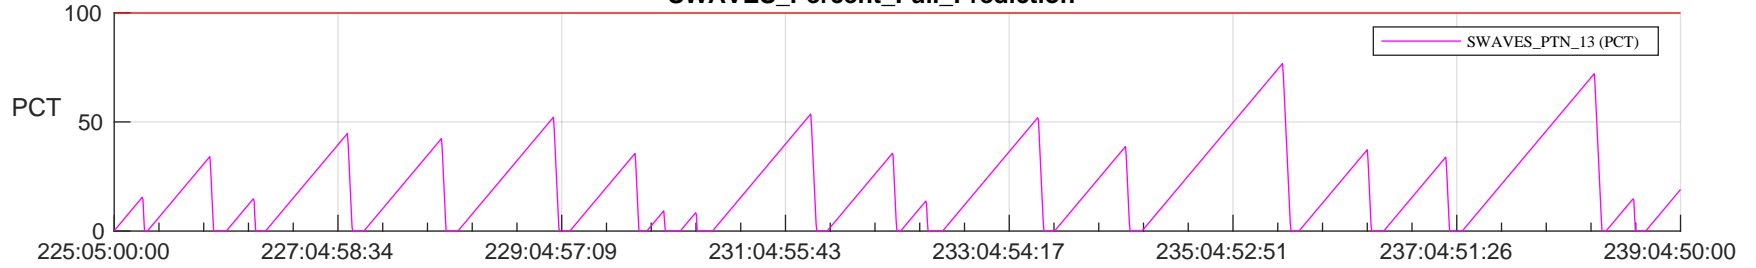

STEREO AHEAD SSR PCT Full Prediction

SWAVES_Percent_Full_Prediction

IMPACT_Percent_Full_Prediction

PLASTIC_Percent_Full_Prediction

Spacecraft_DownLink_Rate

Ground Time (2024:225:05:00:00.000 -2024:239:04:50:00.000)