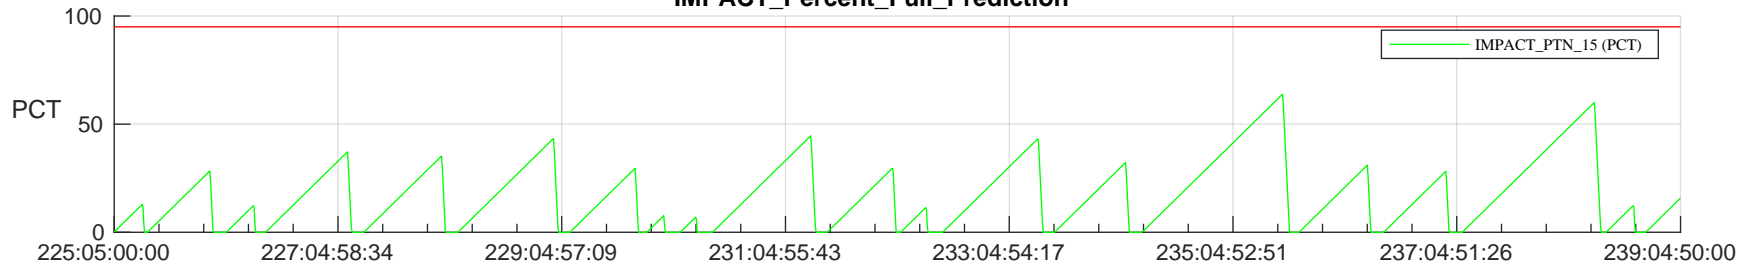

STEREO AHEAD SSR PCT Full Prediction

SWAVES_Percent_Full_Prediction

IMPACT_Percent_Full_Prediction

PLASTIC_Percent_Full_Prediction

Spacecraft_DownLink_Rate

Ground Time (2024:225:05:00:00.000 -2024:239:04:50:00.000)