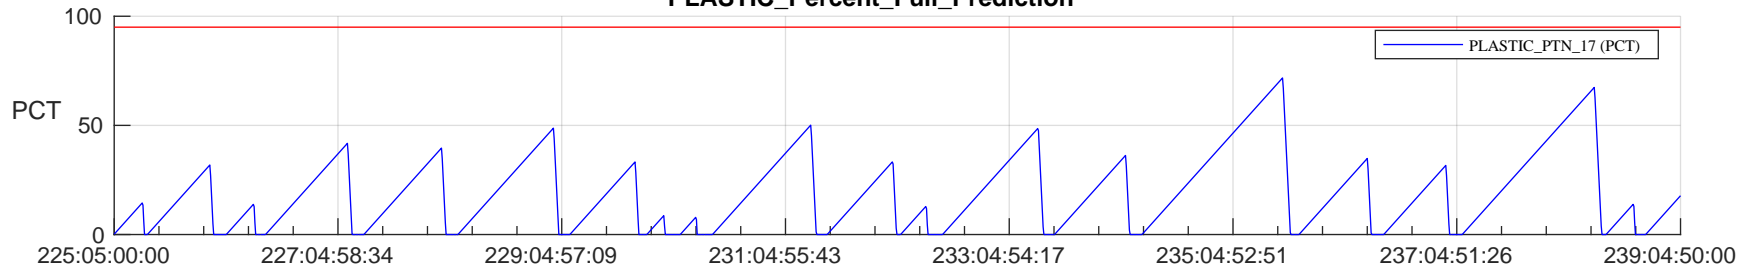

STEREO AHEAD SSR PCT Full Prediction

SWAVES_Percent_Full_Prediction

IMPACT_Percent_Full_Prediction

PLASTIC_Percent_Full_Prediction

Spacecraft_DownLink_Rate

Ground Time (2024:225:05:00:00.000 -2024:239:04:50:00.000)