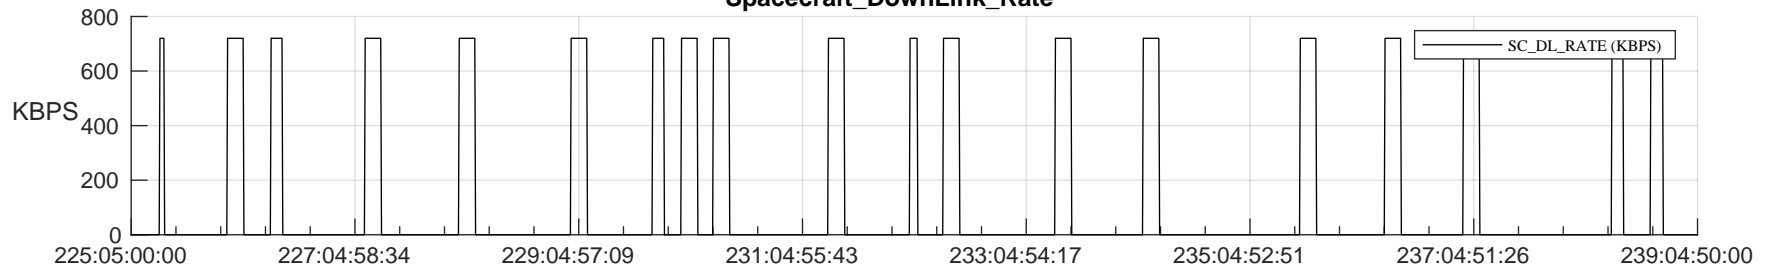

STEREO AHEAD SSR PCT Full Prediction

SWAVES_Percent_Full_Prediction

IMPACT_Percent_Full_Prediction

PLASTIC_Percent_Full_Prediction

Spacecraft_DownLink_Rate

Ground Time (2024:225:05:00:00.000 -2024:239:04:50:00.000)