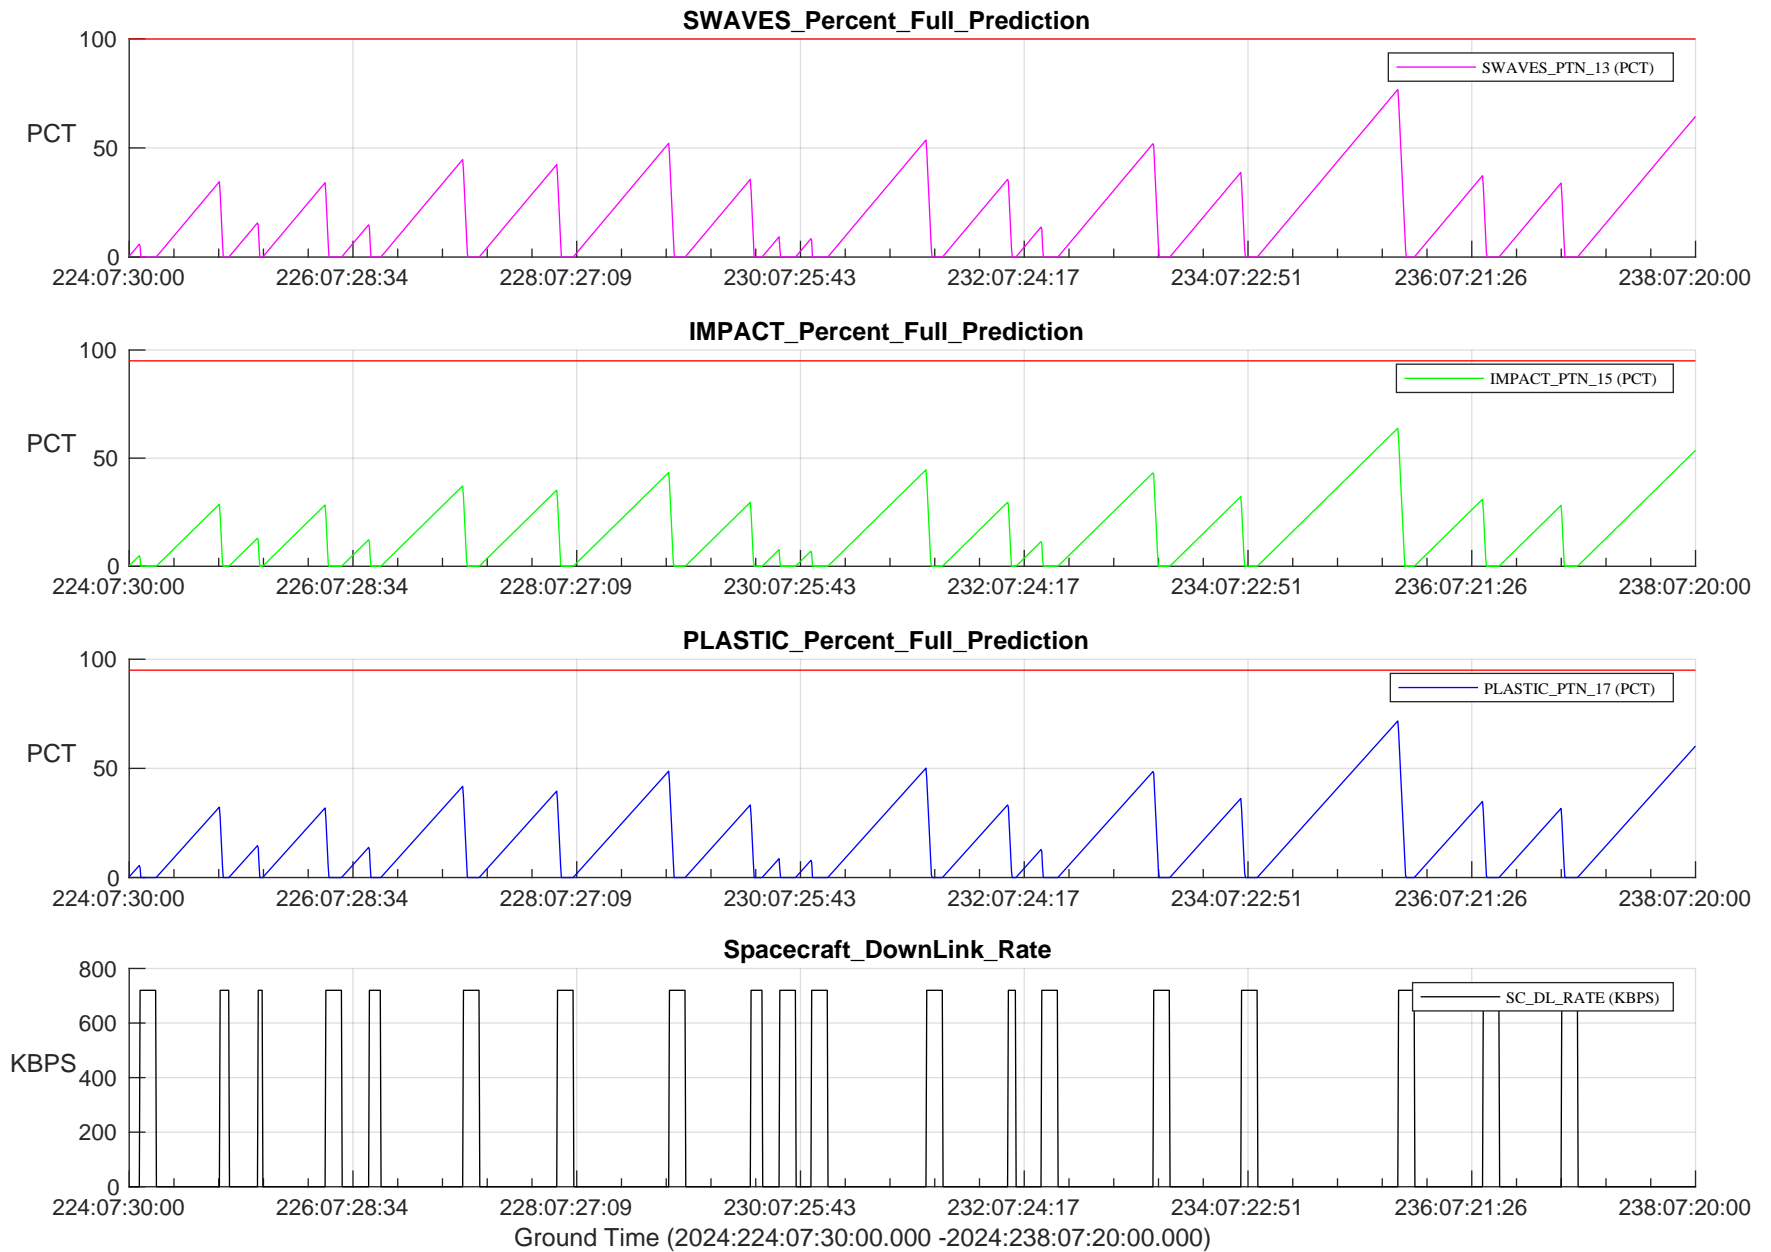

STEREO AHEAD SSR PCT Full Prediction

/disks/d81/project/stereo/mops/assessment/ahead/automation/output/engdump/yesterdaily/ahead_ssr_predict_2024_224.csv

Date Created:08/11/2024 07:30:48 AM