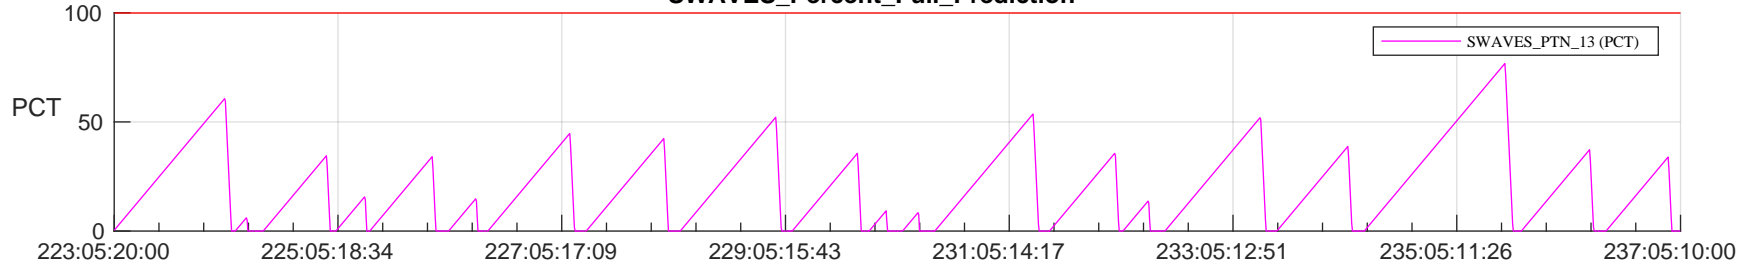

# STEREO AHEAD SSR PCT Full Prediction

## SWAVES\_Percent\_Full\_Prediction

## Spacecraft\_DownLink\_Rate

Ground Time (2024:223:05:20:00.000 -2024:237:05:10:00.000)