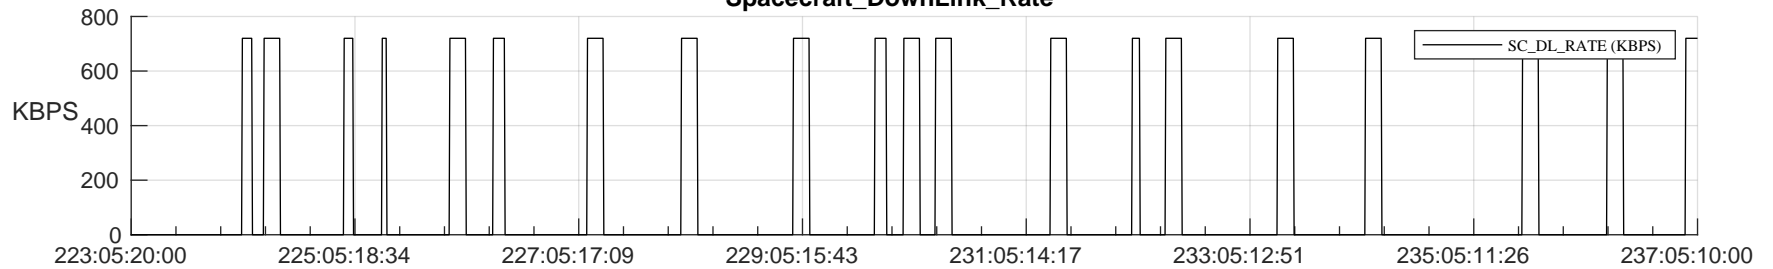

## SWAVES\_Percent\_Full\_Prediction

## Spacecraft\_DownLink\_Rate

Ground Time (2024:223:05:20:00.000 -2024:237:05:10:00.000)