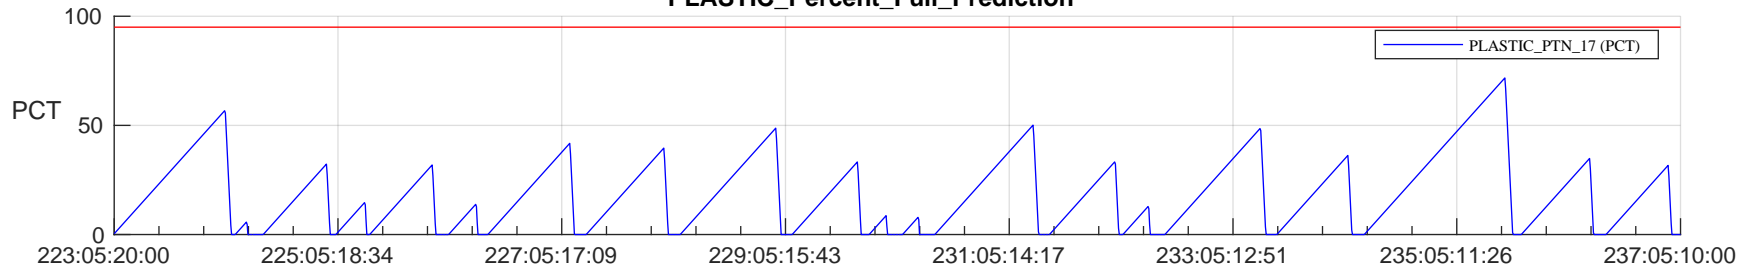

## SWAVES\_Percent\_Full\_Prediction

## Spacecraft\_DownLink\_Rate

Ground Time (2024:223:05:20:00.000 -2024:237:05:10:00.000)