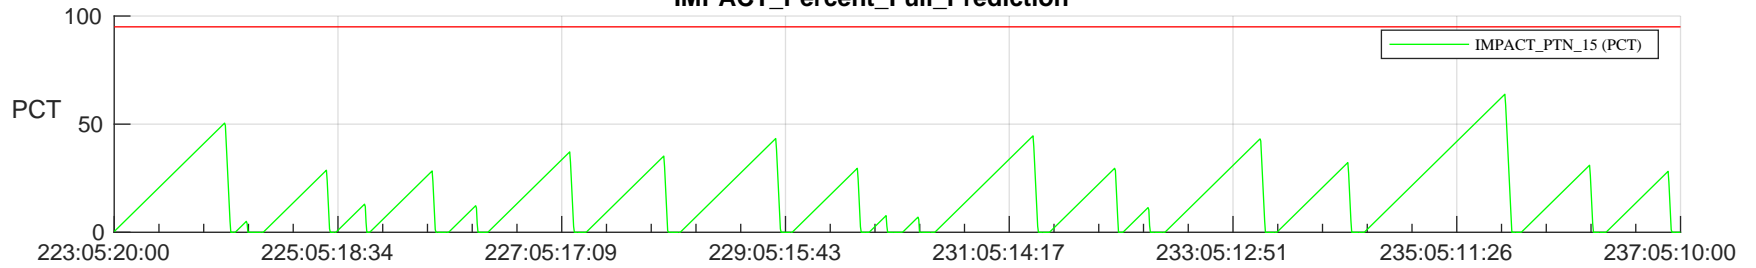

IMPACT_Percent_Full_Prediction