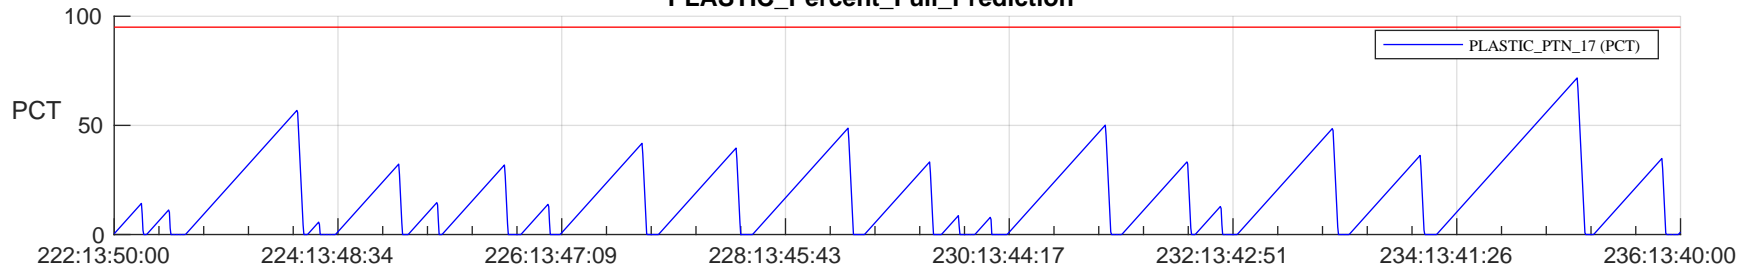

STEREO AHEAD SSR PCT Full Prediction

SWAVES_Percent_Full_Prediction

IMPACT_Percent_Full_Prediction

PLASTIC_Percent_Full_Prediction

Spacecraft_DownLink_Rate