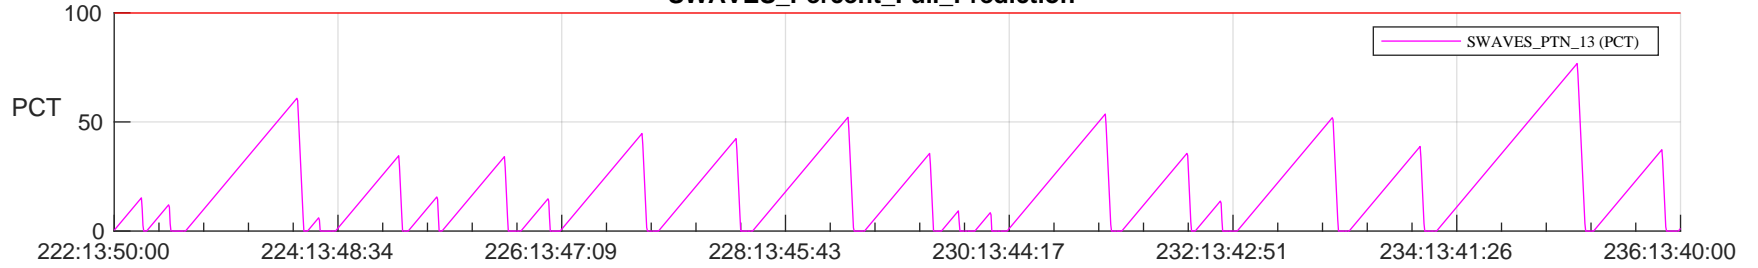

STEREO AHEAD SSR PCT Full Prediction

SWAVES_Percent_Full_Prediction

IMPACT_Percent_Full_Prediction

PLASTIC_Percent_Full_Prediction

Spacecraft_DownLink_Rate