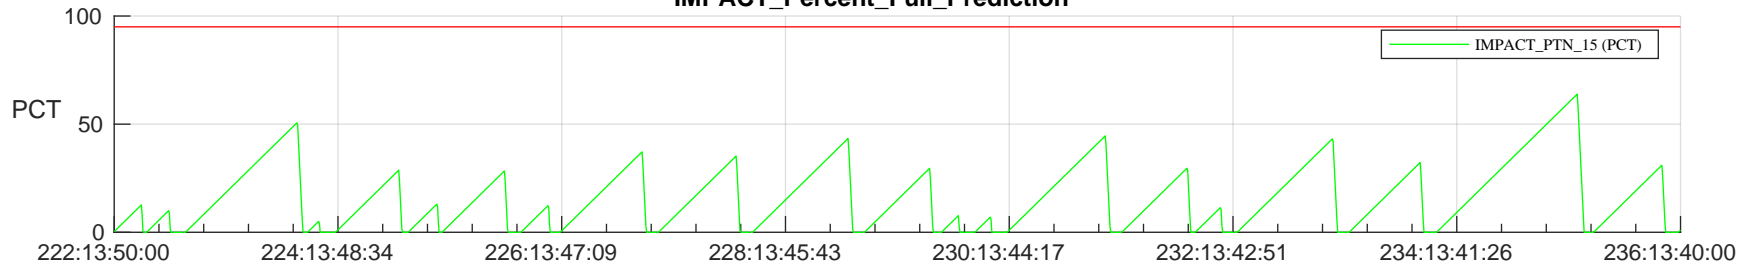

STEREO AHEAD SSR PCT Full Prediction

SWAVES_Percent_Full_Prediction

IMPACT_Percent_Full_Prediction

PLASTIC_Percent_Full_Prediction

Spacecraft_DownLink_Rate