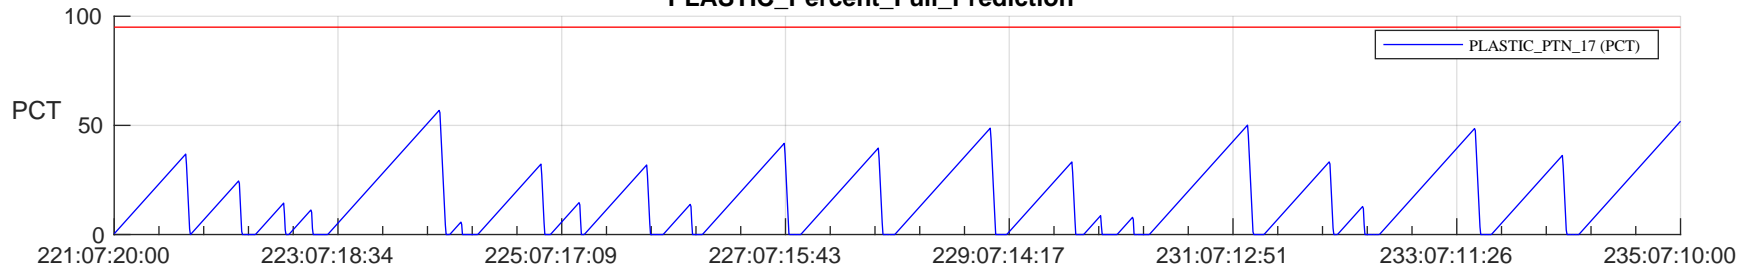

STEREO AHEAD SSR PCT Full Prediction

SWAVES_Percent_Full_Prediction

IMPACT_Percent_Full_Prediction

PLASTIC_Percent_Full_Prediction

Spacecraft_DownLink_Rate

Ground Time (2024:221:07:20:00.000 -2024:235:07:10:00.000)