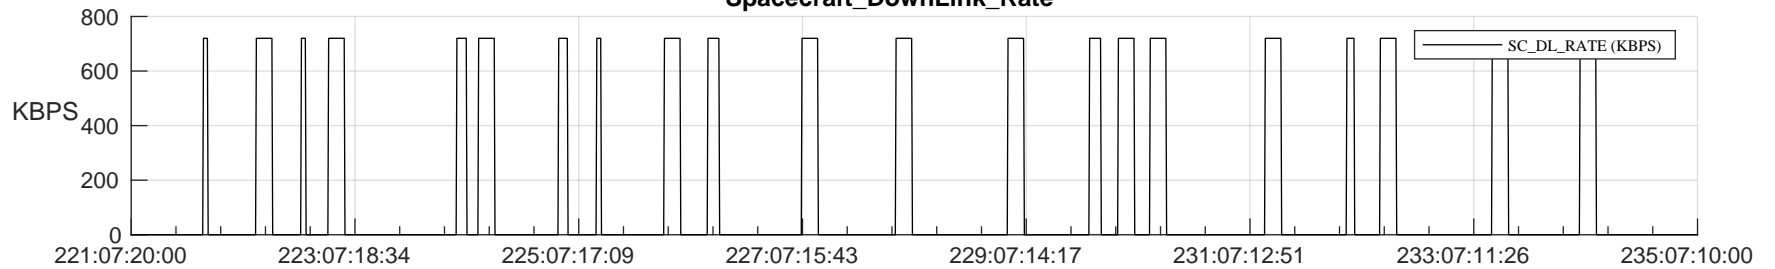

STEREO AHEAD SSR PCT Full Prediction

SWAVES_Percent_Full_Prediction

IMPACT_Percent_Full_Prediction

PLASTIC_Percent_Full_Prediction

Spacecraft_DownLink_Rate

Ground Time (2024:221:07:20:00.000 -2024:235:07:10:00.000)