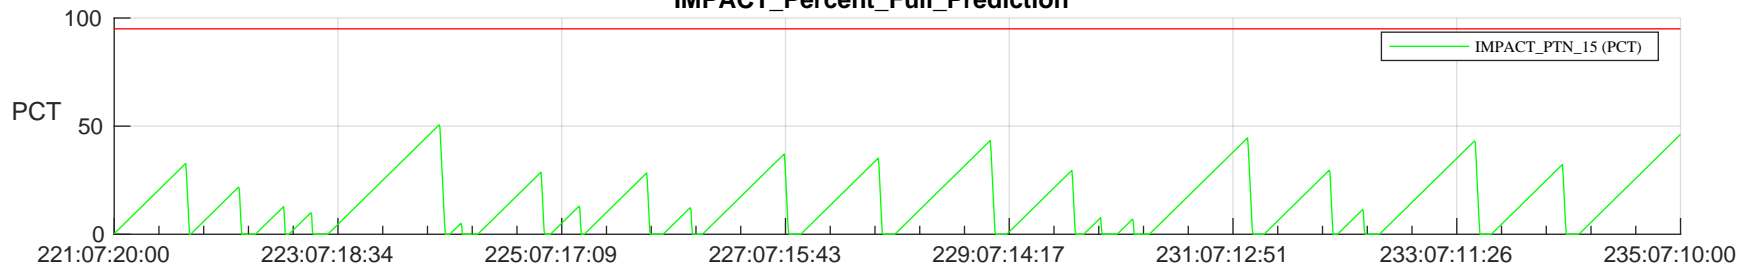

STEREO AHEAD SSR PCT Full Prediction

SWAVES_Percent_Full_Prediction

IMPACT_Percent_Full_Prediction

PLASTIC_Percent_Full_Prediction

Spacecraft_DownLink_Rate

Ground Time (2024:221:07:20:00.000 -2024:235:07:10:00.000)