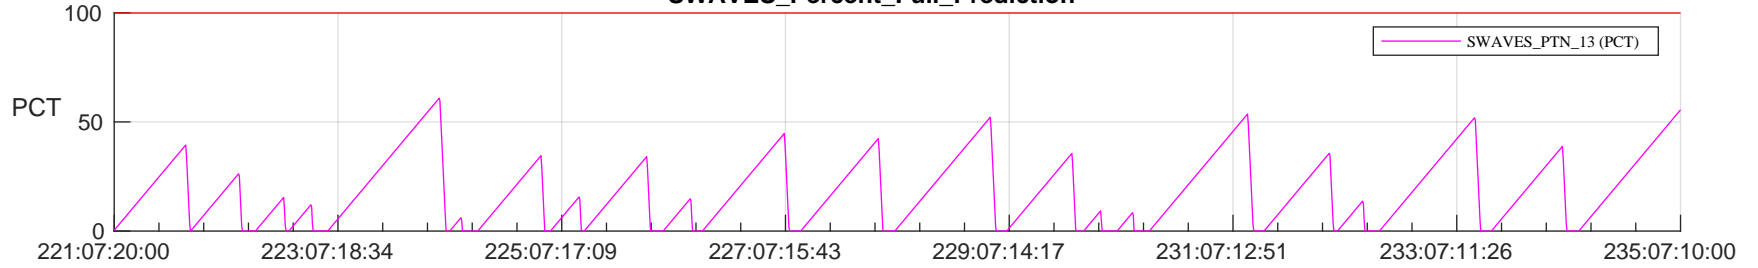

STEREO AHEAD SSR PCT Full Prediction

SWAVES_Percent_Full_Prediction

IMPACT_Percent_Full_Prediction

PLASTIC_Percent_Full_Prediction

Spacecraft_DownLink_Rate

Ground Time (2024:221:07:20:00.000 -2024:235:07:10:00.000)