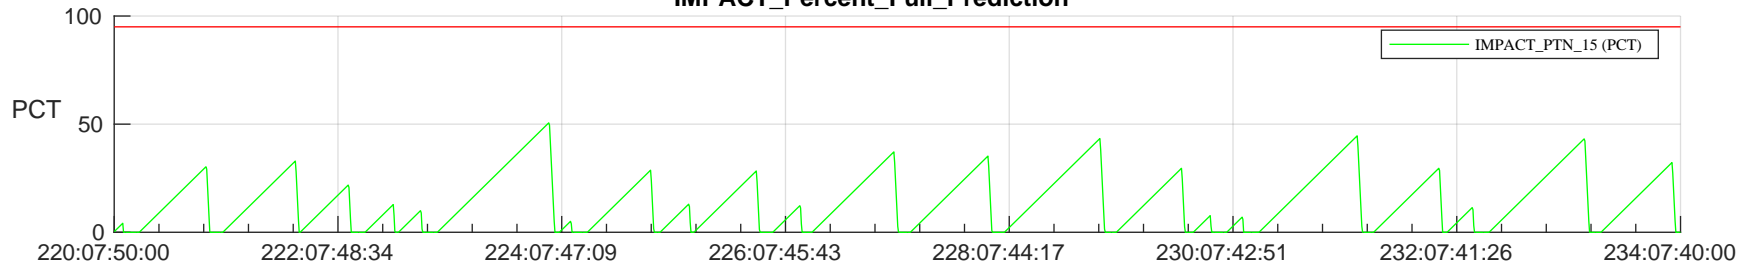

IMPACT_Percent_Full_Prediction