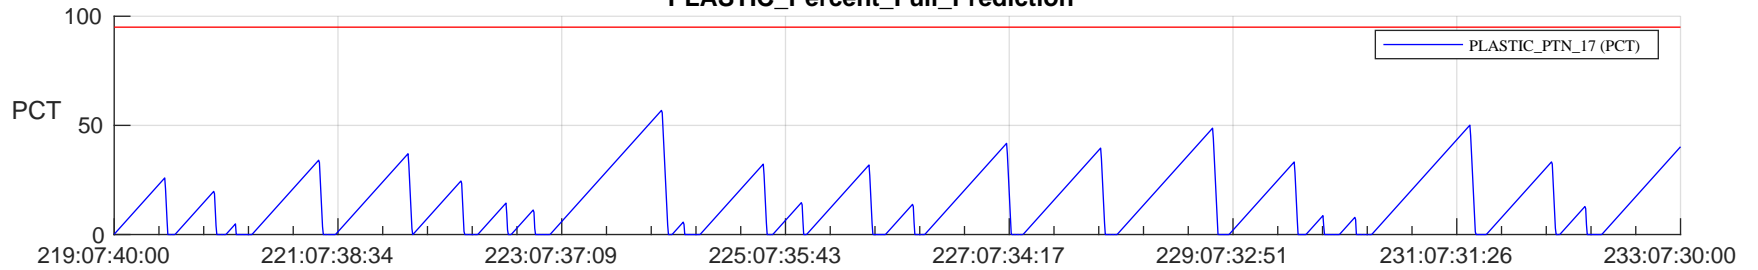

# STEREO AHEAD SSR PCT Full Prediction

## SWAVES\_Percent\_Full\_Prediction

## Spacecraft\_DownLink\_Rate

Ground Time (2024:219:07:40:00.000 -2024:233:07:30:00.000)