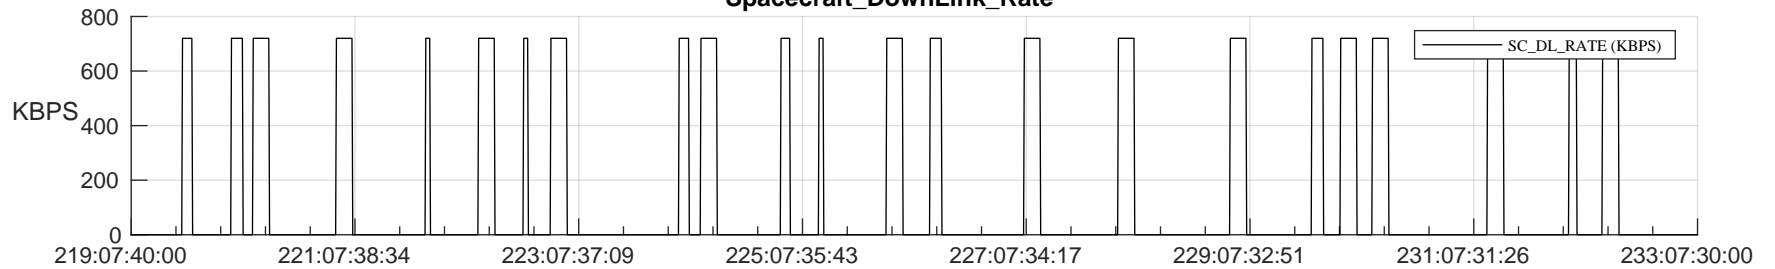

## SWAVES\_Percent\_Full\_Prediction

## Spacecraft\_DownLink\_Rate

Ground Time (2024:219:07:40:00.000 -2024:233:07:30:00.000)