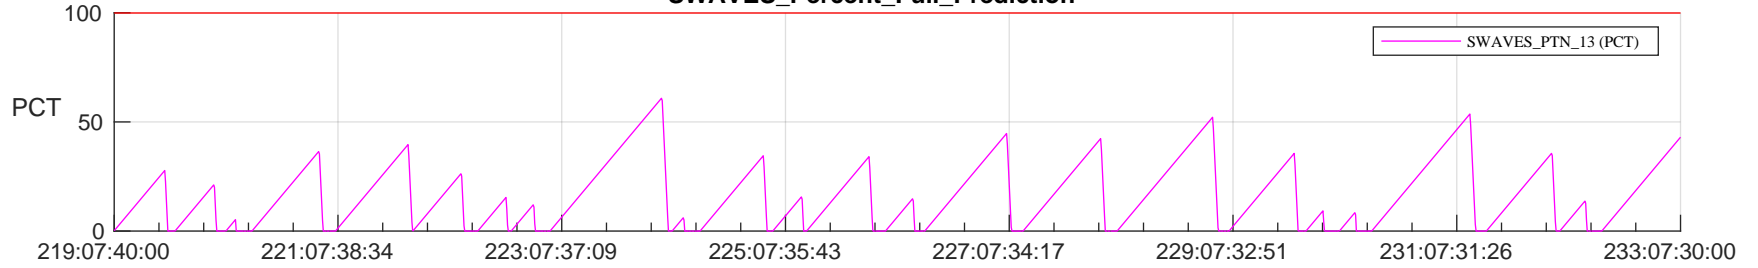

# STEREO AHEAD SSR PCT Full Prediction

## SWAVES\_Percent\_Full\_Prediction

## Spacecraft\_DownLink\_Rate

Ground Time (2024:219:07:40:00.000 -2024:233:07:30:00.000)