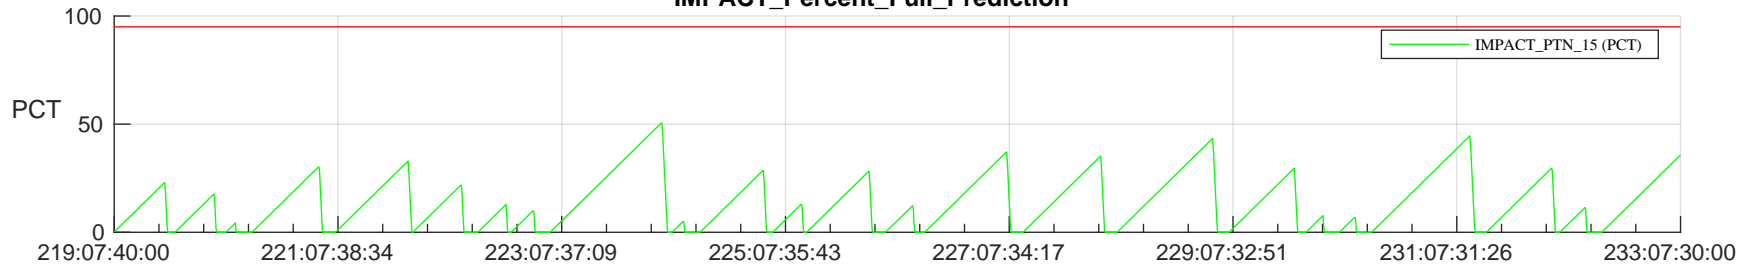

IMPACT_Percent_Full_Prediction