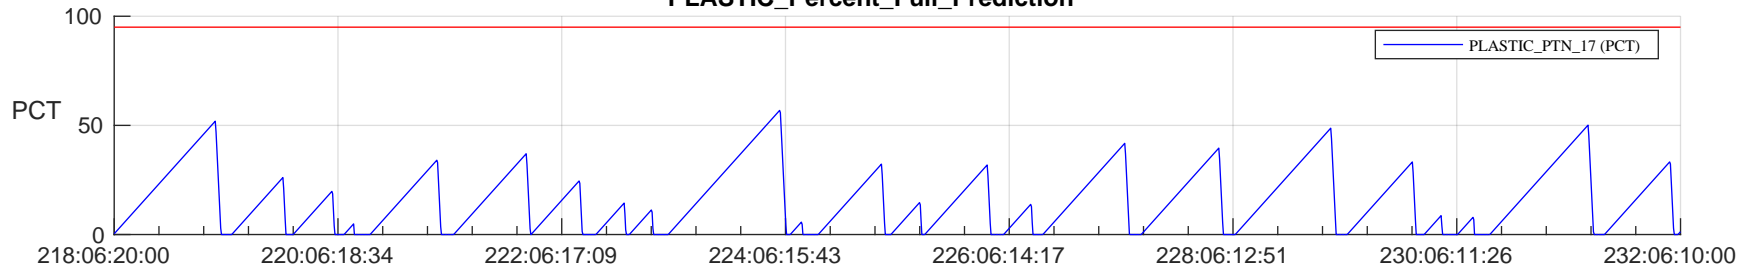

STEREO AHEAD SSR PCT Full Prediction

SWAVES_Percent_Full_Prediction

IMPACT_Percent_Full_Prediction

PLASTIC_Percent_Full_Prediction

Spacecraft_DownLink_Rate

Ground Time (2024:218:06:20:00.000 -2024:232:06:10:00.000)