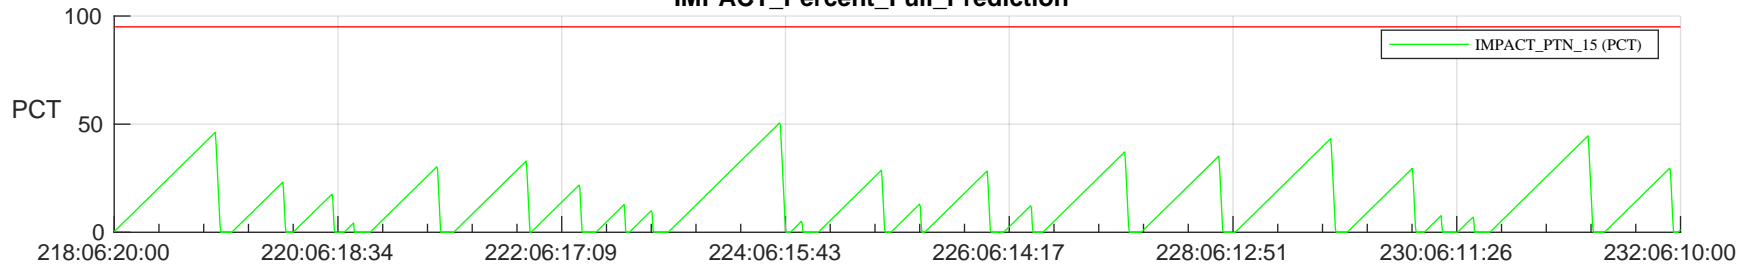

STEREO AHEAD SSR PCT Full Prediction

SWAVES_Percent_Full_Prediction

IMPACT_Percent_Full_Prediction

PLASTIC_Percent_Full_Prediction

Spacecraft_DownLink_Rate

Ground Time (2024:218:06:20:00.000 -2024:232:06:10:00.000)