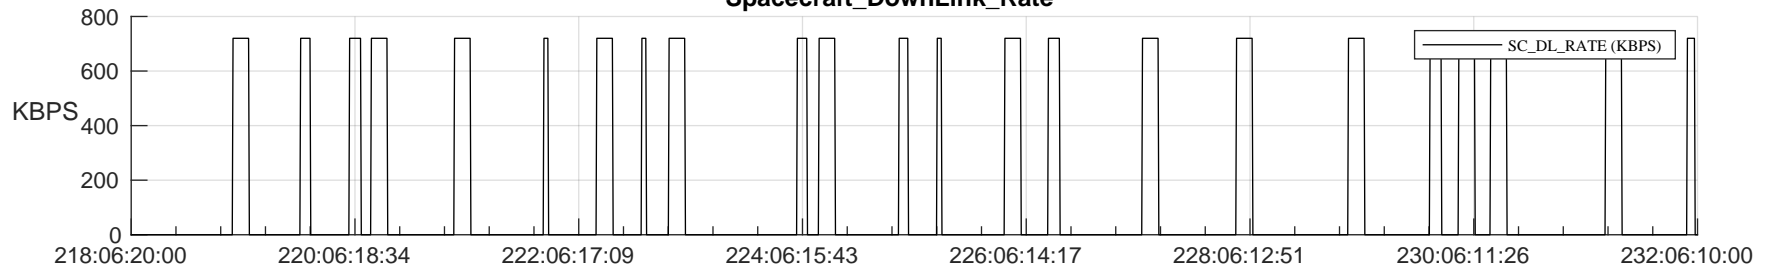

STEREO AHEAD SSR PCT Full Prediction

SWAVES_Percent_Full_Prediction

IMPACT_Percent_Full_Prediction

PLASTIC_Percent_Full_Prediction

Spacecraft_DownLink_Rate

Ground Time (2024:218:06:20:00.000 -2024:232:06:10:00.000)