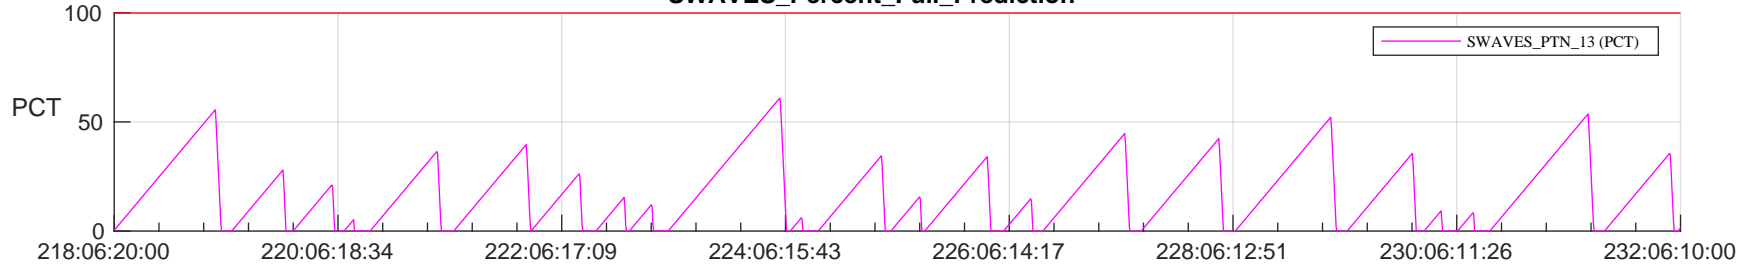

STEREO AHEAD SSR PCT Full Prediction

SWAVES_Percent_Full_Prediction

IMPACT_Percent_Full_Prediction

PLASTIC_Percent_Full_Prediction

Spacecraft_DownLink_Rate

Ground Time (2024:218:06:20:00.000 -2024:232:06:10:00.000)