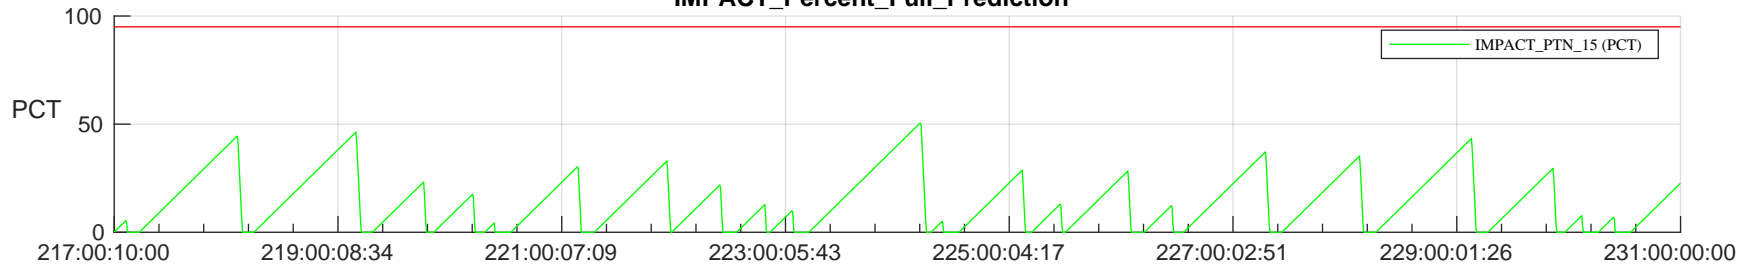

STEREO AHEAD SSR PCT Full Prediction

SWAVES_Percent_Full_Prediction

IMPACT_Percent_Full_Prediction

PLASTIC_Percent_Full_Prediction

Spacecraft_DownLink_Rate