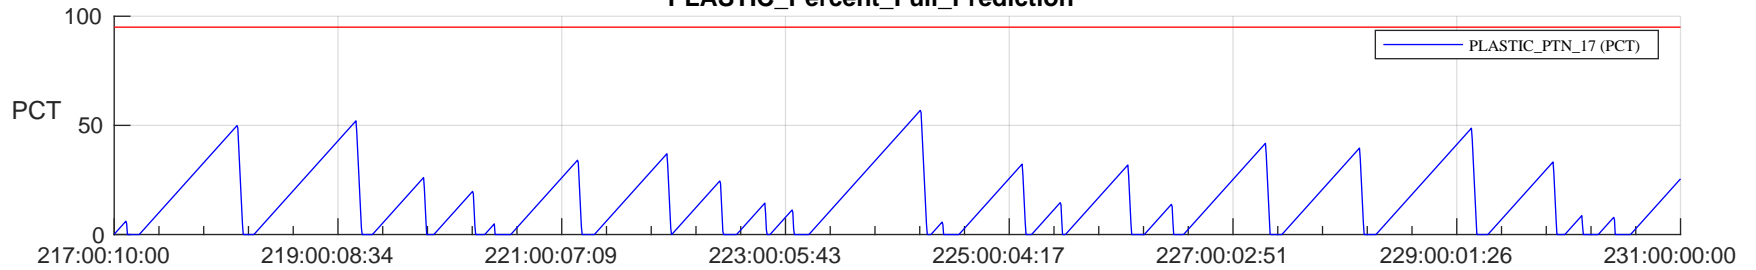

STEREO AHEAD SSR PCT Full Prediction

SWAVES_Percent_Full_Prediction

IMPACT_Percent_Full_Prediction

PLASTIC_Percent_Full_Prediction

Spacecraft_DownLink_Rate