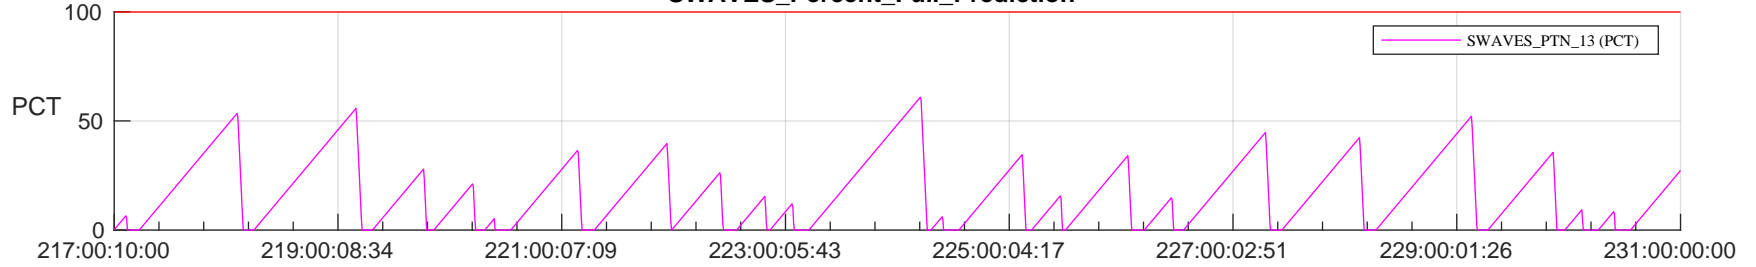

STEREO AHEAD SSR PCT Full Prediction

SWAVES_Percent_Full_Prediction

IMPACT_Percent_Full_Prediction

PLASTIC_Percent_Full_Prediction

Spacecraft_DownLink_Rate