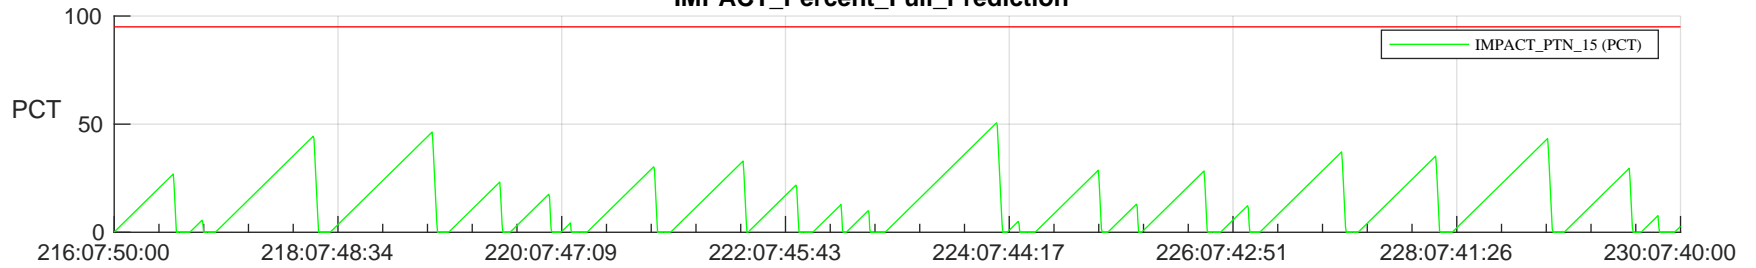

STEREO AHEAD SSR PCT Full Prediction

SWAVES_Percent_Full_Prediction

IMPACT_Percent_Full_Prediction

PLASTIC_Percent_Full_Prediction

Spacecraft_DownLink_Rate