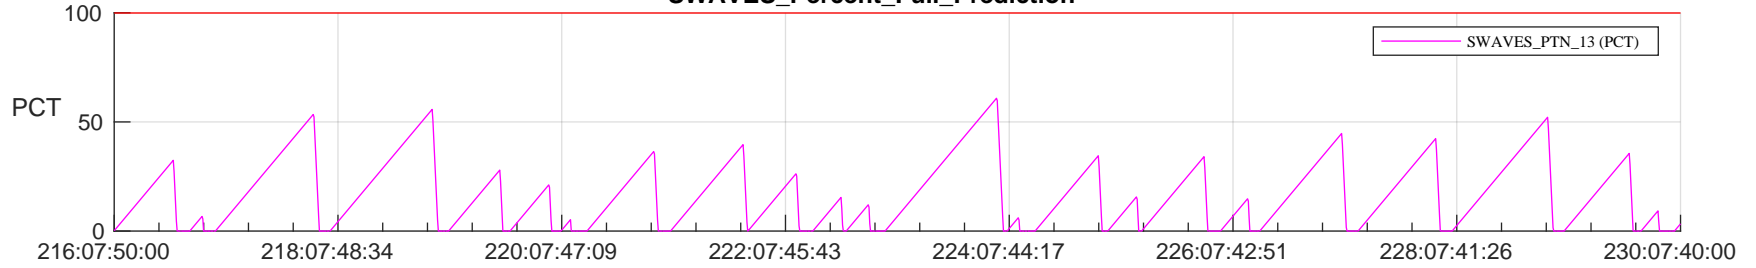

STEREO AHEAD SSR PCT Full Prediction

SWAVES_Percent_Full_Prediction

IMPACT_Percent_Full_Prediction

PLASTIC_Percent_Full_Prediction

Spacecraft_DownLink_Rate