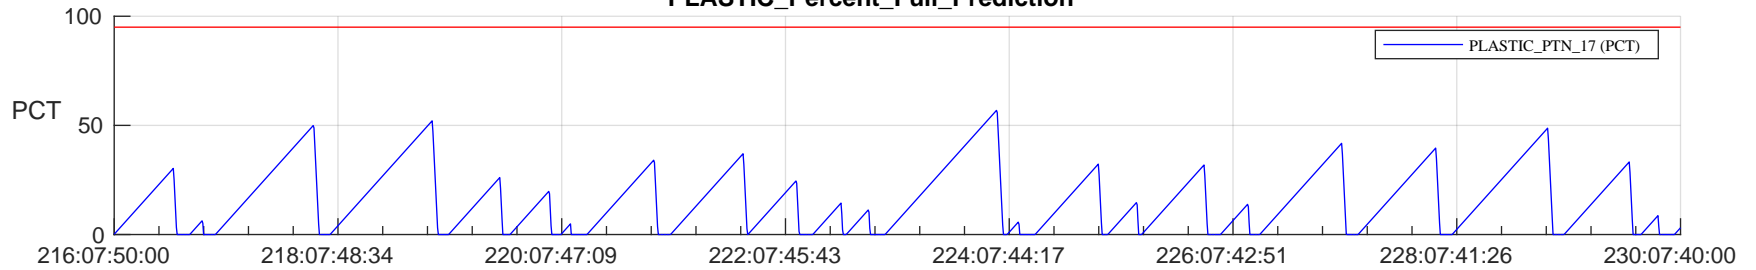

STEREO AHEAD SSR PCT Full Prediction

SWAVES_Percent_Full_Prediction

IMPACT_Percent_Full_Prediction

PLASTIC_Percent_Full_Prediction

Spacecraft_DownLink_Rate