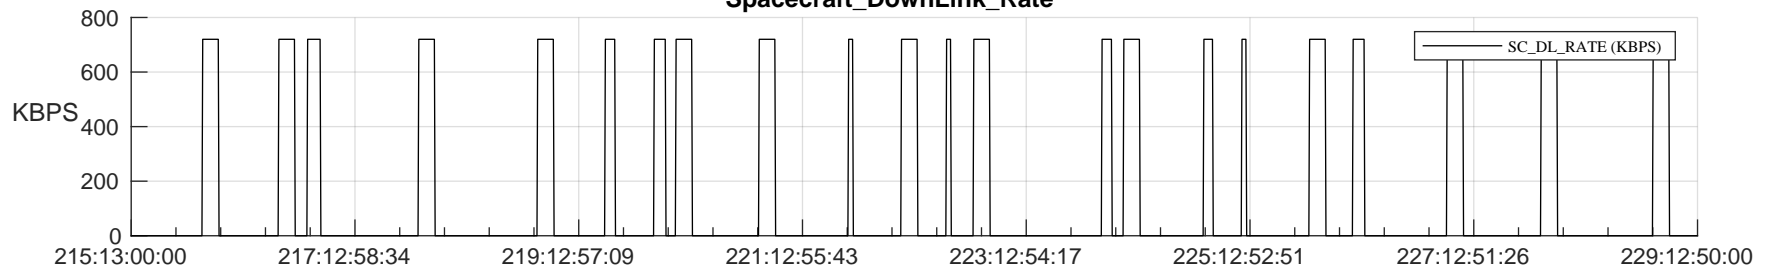

STEREO AHEAD SSR PCT Full Prediction

SWAVES_Percent_Full_Prediction

IMPACT_Percent_Full_Prediction

PLASTIC_Percent_Full_Prediction

Spacecraft_DownLink_Rate

Ground Time (2024:215:13:00:00.000 -2024:229:12:50:00.000)