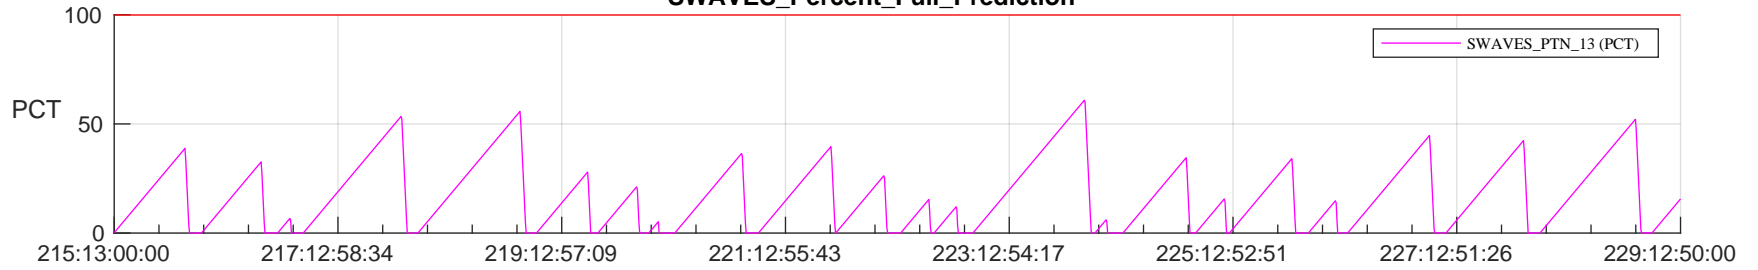

STEREO AHEAD SSR PCT Full Prediction

SWAVES_Percent_Full_Prediction

IMPACT_Percent_Full_Prediction

PLASTIC_Percent_Full_Prediction

Spacecraft_DownLink_Rate

Ground Time (2024:215:13:00:00.000 -2024:229:12:50:00.000)