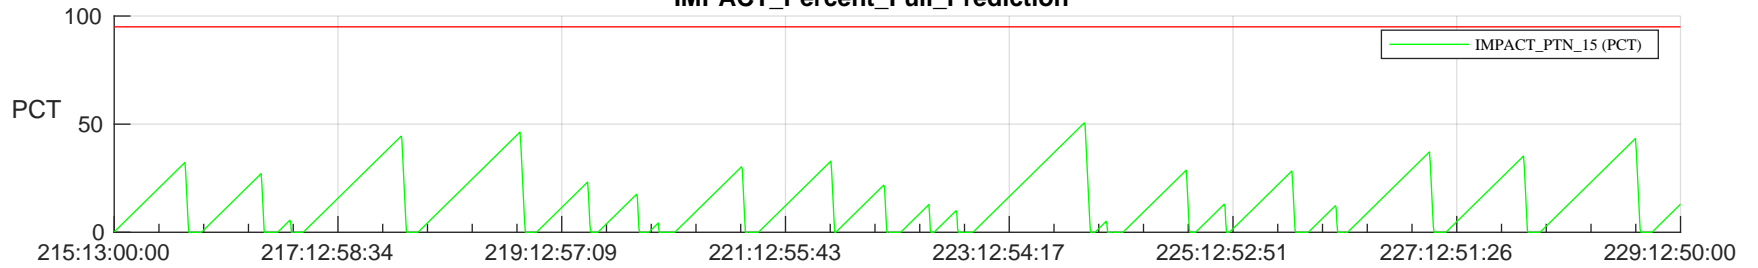

STEREO AHEAD SSR PCT Full Prediction

SWAVES_Percent_Full_Prediction

IMPACT_Percent_Full_Prediction

PLASTIC_Percent_Full_Prediction

Spacecraft_DownLink_Rate

Ground Time (2024:215:13:00:00.000 -2024:229:12:50:00.000)