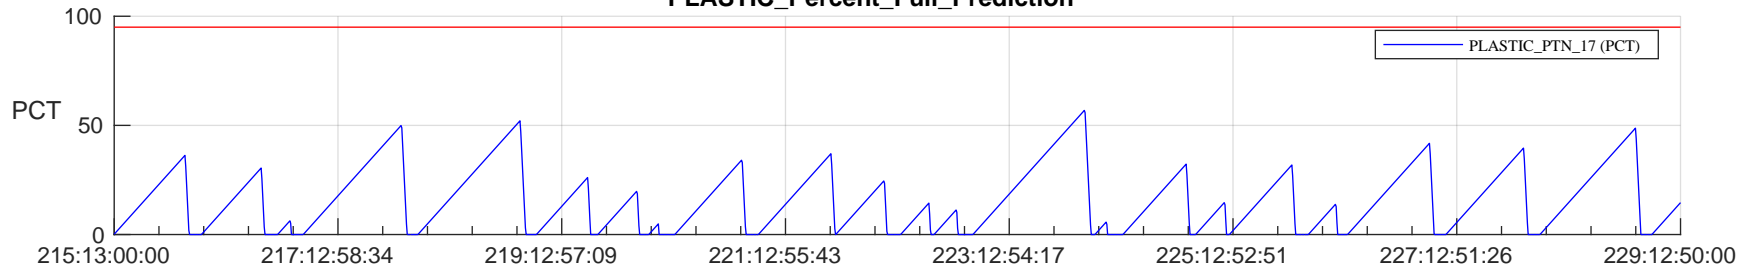

STEREO AHEAD SSR PCT Full Prediction

SWAVES_Percent_Full_Prediction

IMPACT_Percent_Full_Prediction

PLASTIC_Percent_Full_Prediction

Spacecraft_DownLink_Rate

Ground Time (2024:215:13:00:00.000 -2024:229:12:50:00.000)