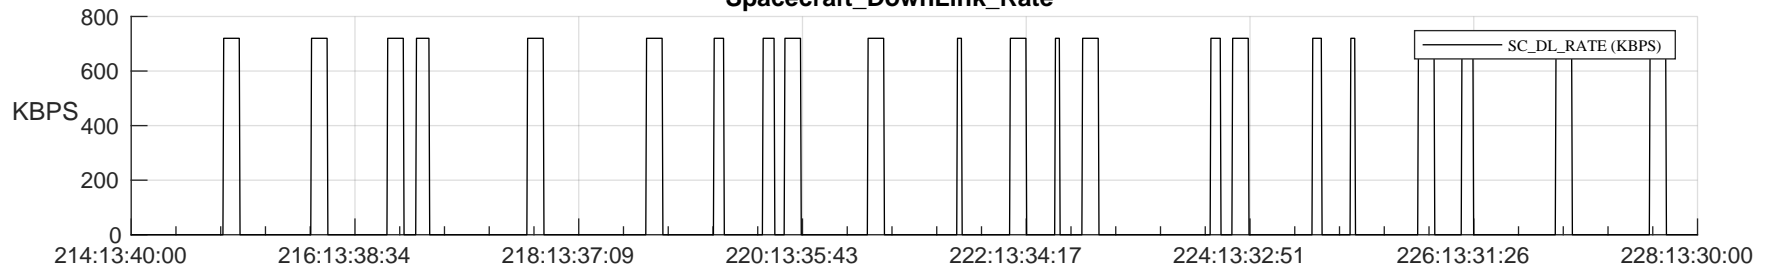

STEREO AHEAD SSR PCT Full Prediction

SWAVES_Percent_Full_Prediction

IMPACT_Percent_Full_Prediction

PLASTIC_Percent_Full_Prediction

Spacecraft_DownLink_Rate

Ground Time (2024:214:13:40:00.000 -2024:228:13:30:00.000)