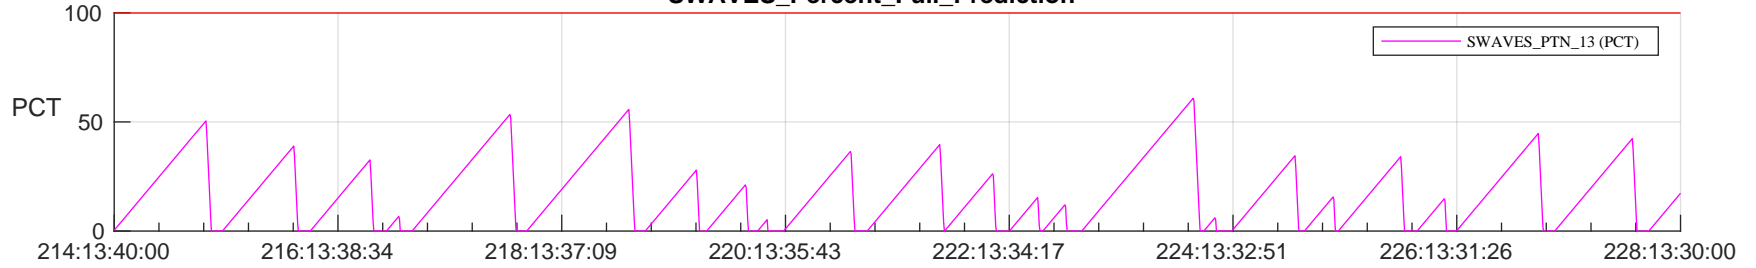

STEREO AHEAD SSR PCT Full Prediction

SWAVES_Percent_Full_Prediction

IMPACT_Percent_Full_Prediction

PLASTIC_Percent_Full_Prediction

Spacecraft_DownLink_Rate

Ground Time (2024:214:13:40:00.000 -2024:228:13:30:00.000)