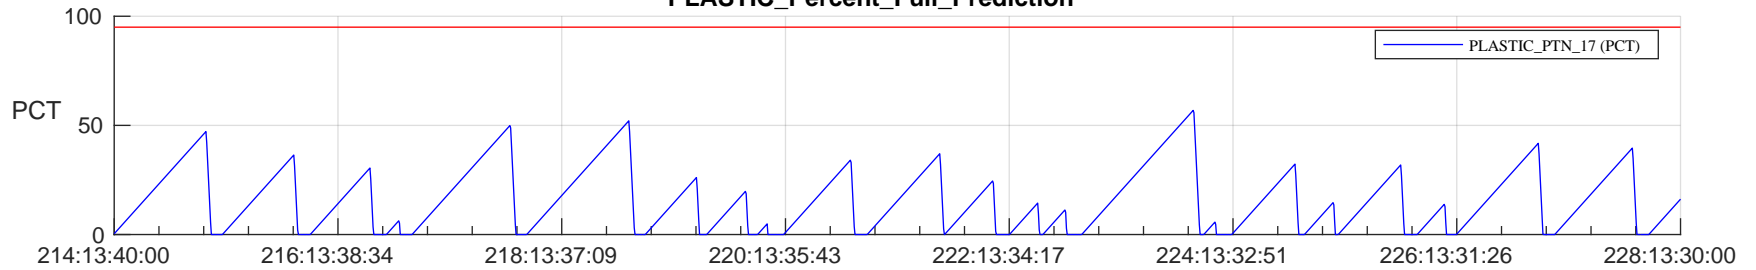

STEREO AHEAD SSR PCT Full Prediction

SWAVES_Percent_Full_Prediction

IMPACT_Percent_Full_Prediction

PLASTIC_Percent_Full_Prediction

Spacecraft_DownLink_Rate

Ground Time (2024:214:13:40:00.000 -2024:228:13:30:00.000)