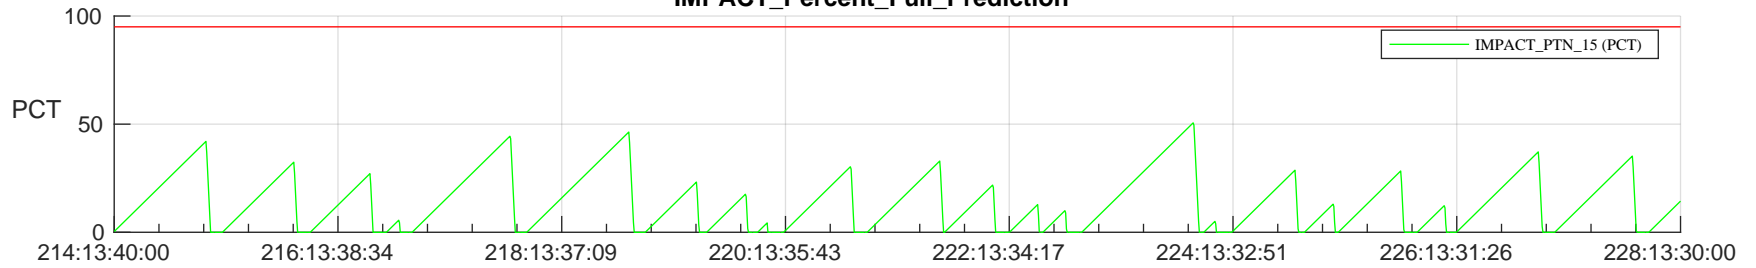

STEREO AHEAD SSR PCT Full Prediction

SWAVES_Percent_Full_Prediction

IMPACT_Percent_Full_Prediction

PLASTIC_Percent_Full_Prediction

Spacecraft_DownLink_Rate

Ground Time (2024:214:13:40:00.000 -2024:228:13:30:00.000)