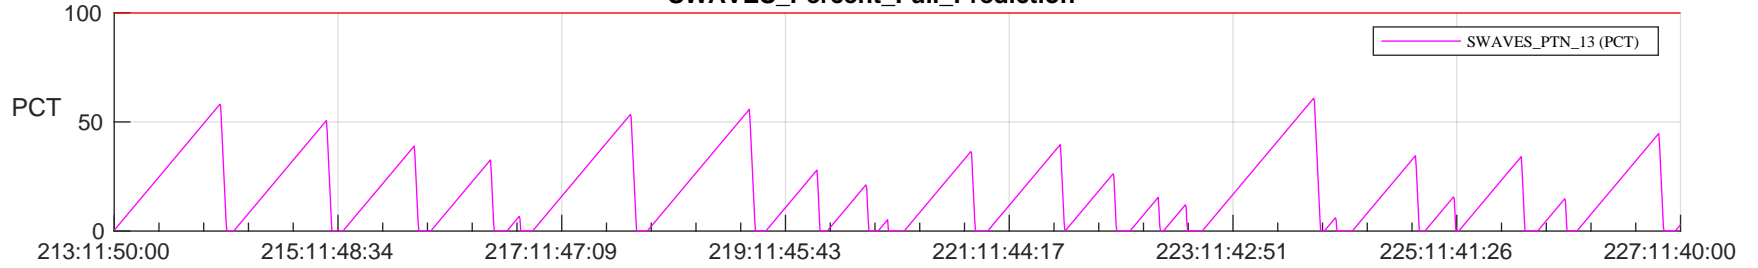

STEREO AHEAD SSR PCT Full Prediction

SWAVES_Percent_Full_Prediction

IMPACT_Percent_Full_Prediction

PLASTIC_Percent_Full_Prediction

Spacecraft_DownLink_Rate

Ground Time (2024:213:11:50:00.000 -2024:227:11:40:00.000)