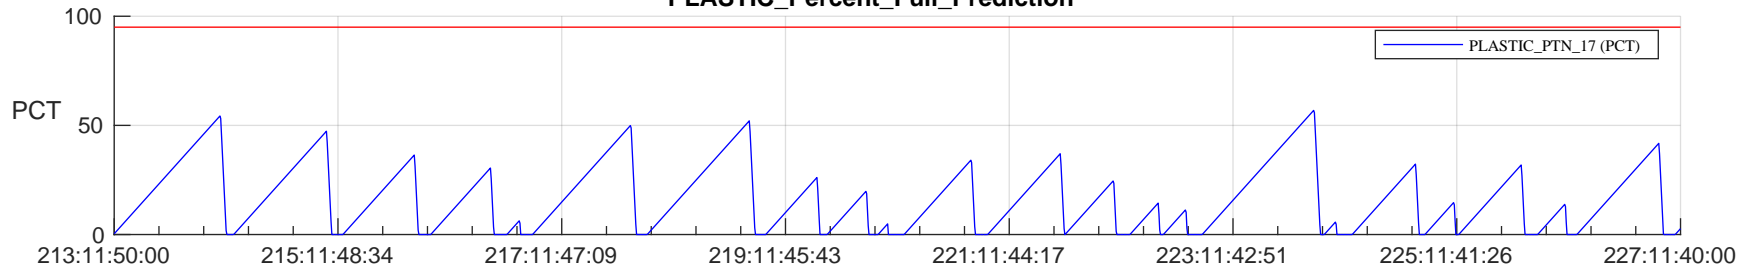

STEREO AHEAD SSR PCT Full Prediction

SWAVES_Percent_Full_Prediction

IMPACT_Percent_Full_Prediction

PLASTIC_Percent_Full_Prediction

Spacecraft_DownLink_Rate

Ground Time (2024:213:11:50:00.000 -2024:227:11:40:00.000)