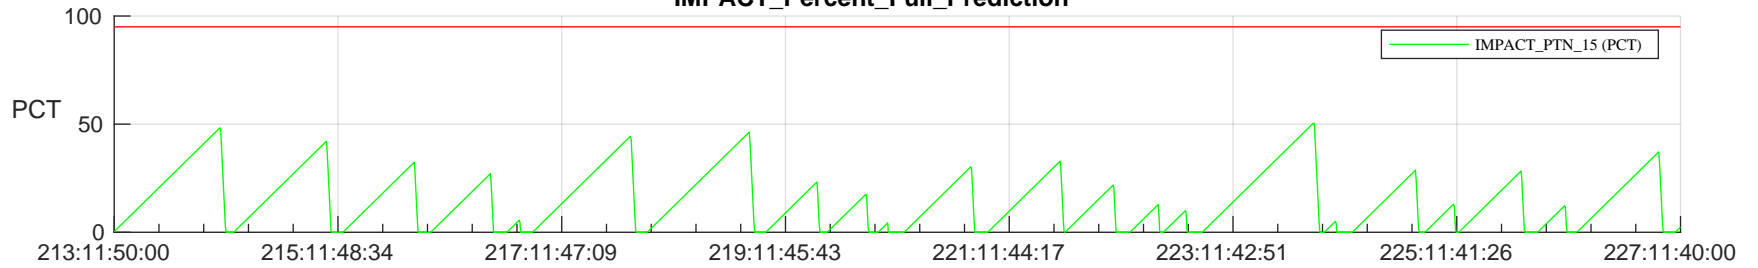

STEREO AHEAD SSR PCT Full Prediction

SWAVES_Percent_Full_Prediction

IMPACT_Percent_Full_Prediction

PLASTIC_Percent_Full_Prediction

Spacecraft_DownLink_Rate

Ground Time (2024:213:11:50:00.000 -2024:227:11:40:00.000)