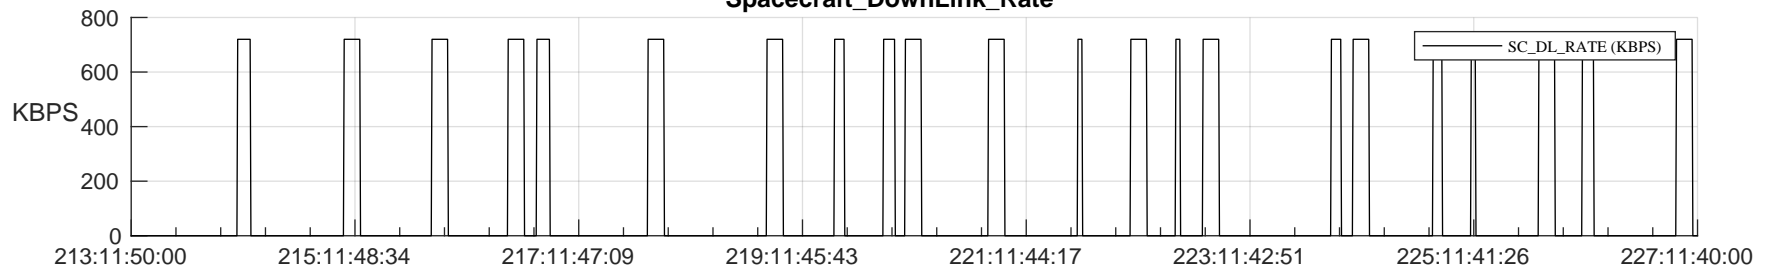

STEREO AHEAD SSR PCT Full Prediction

SWAVES_Percent_Full_Prediction

IMPACT_Percent_Full_Prediction

PLASTIC_Percent_Full_Prediction

Spacecraft_DownLink_Rate

Ground Time (2024:213:11:50:00.000 -2024:227:11:40:00.000)