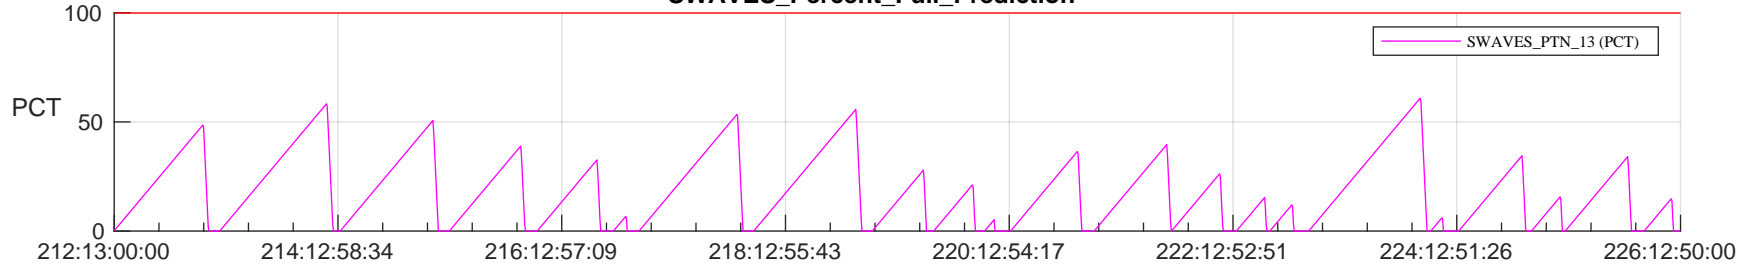

STEREO AHEAD SSR PCT Full Prediction

SWAVES_Percent_Full_Prediction

IMPACT_Percent_Full_Prediction

PLASTIC_Percent_Full_Prediction

Spacecraft_DownLink_Rate

Ground Time (2024:212:13:00:00.000 -2024:226:12:50:00.000)