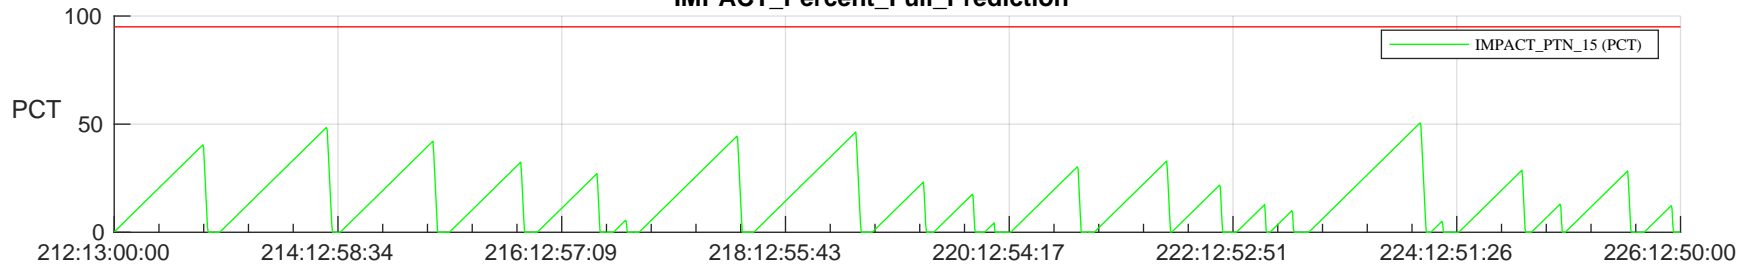

STEREO AHEAD SSR PCT Full Prediction

SWAVES_Percent_Full_Prediction

IMPACT_Percent_Full_Prediction

PLASTIC_Percent_Full_Prediction

Spacecraft_DownLink_Rate

Ground Time (2024:212:13:00:00.000 -2024:226:12:50:00.000)