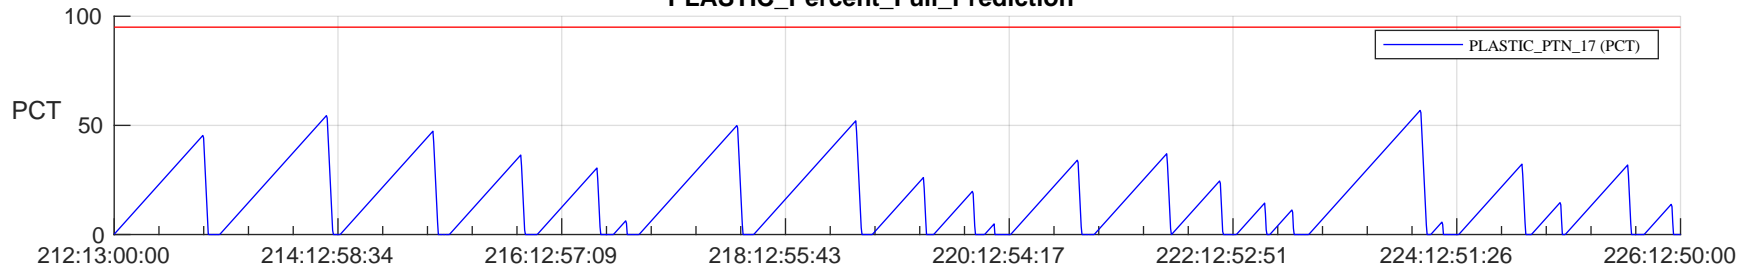

STEREO AHEAD SSR PCT Full Prediction

SWAVES_Percent_Full_Prediction

IMPACT_Percent_Full_Prediction

PLASTIC_Percent_Full_Prediction

Spacecraft_DownLink_Rate

Ground Time (2024:212:13:00:00.000 -2024:226:12:50:00.000)