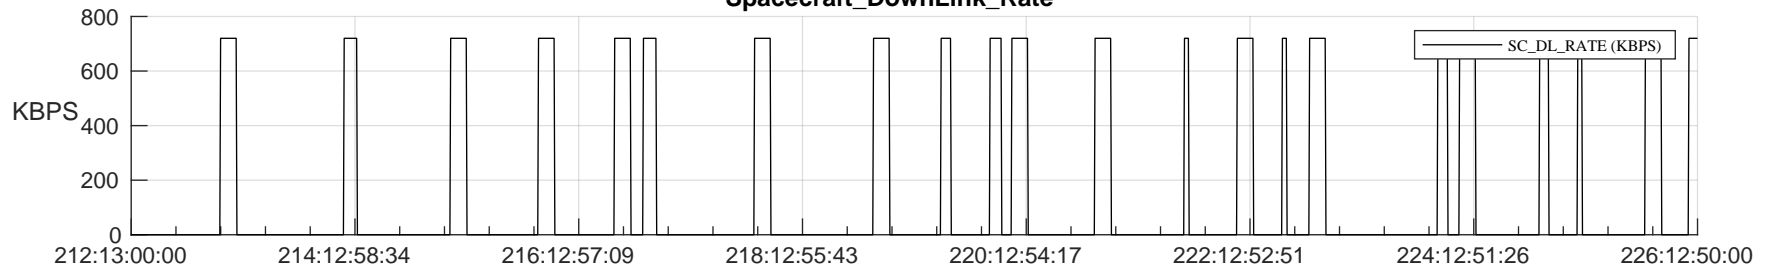

STEREO AHEAD SSR PCT Full Prediction

SWAVES_Percent_Full_Prediction

IMPACT_Percent_Full_Prediction

PLASTIC_Percent_Full_Prediction

Spacecraft_DownLink_Rate

Ground Time (2024:212:13:00:00.000 -2024:226:12:50:00.000)