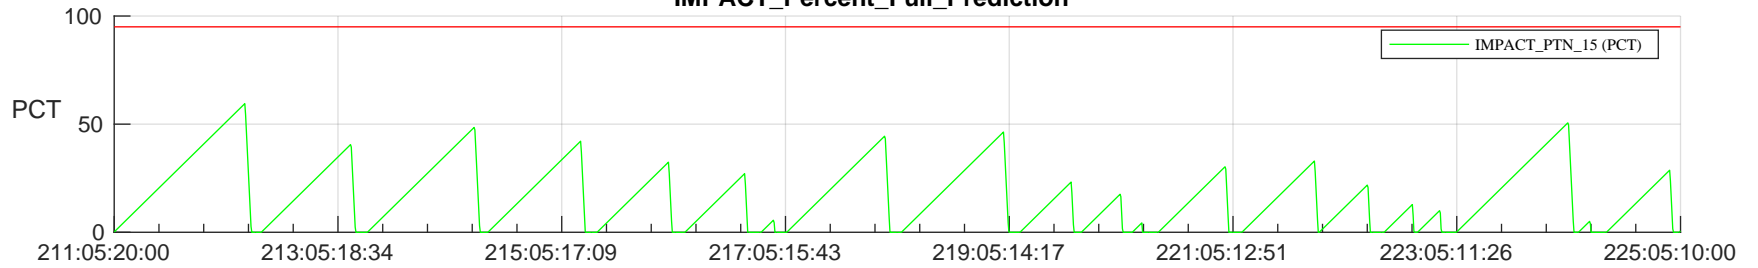

STEREO AHEAD SSR PCT Full Prediction

SWAVES_Percent_Full_Prediction

IMPACT_Percent_Full_Prediction

PLASTIC_Percent_Full_Prediction

Spacecraft_DownLink_Rate

Ground Time (2024:211:05:20:00.000 -2024:225:05:10:00.000)