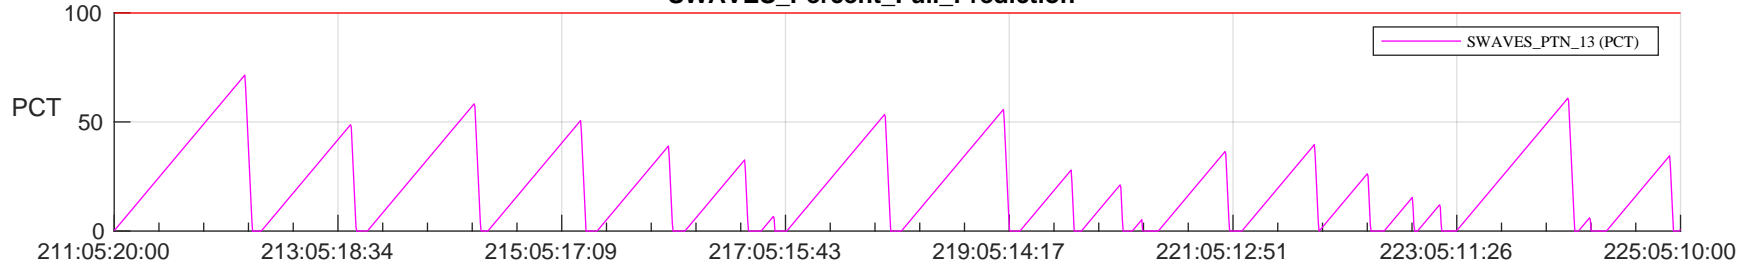

STEREO AHEAD SSR PCT Full Prediction

SWAVES_Percent_Full_Prediction

IMPACT_Percent_Full_Prediction

PLASTIC_Percent_Full_Prediction

Spacecraft_DownLink_Rate

Ground Time (2024:211:05:20:00.000 -2024:225:05:10:00.000)