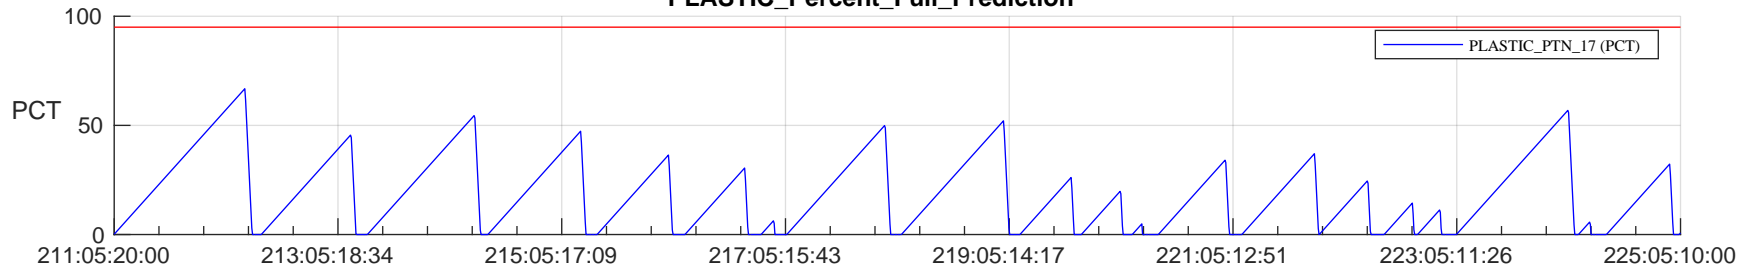

STEREO AHEAD SSR PCT Full Prediction

SWAVES_Percent_Full_Prediction

IMPACT_Percent_Full_Prediction

PLASTIC_Percent_Full_Prediction

Spacecraft_DownLink_Rate

Ground Time (2024:211:05:20:00.000 -2024:225:05:10:00.000)