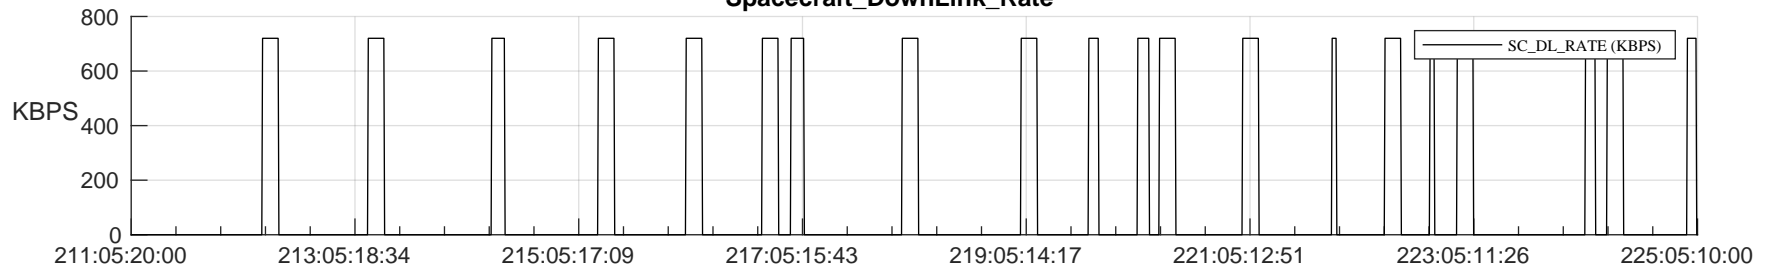

STEREO AHEAD SSR PCT Full Prediction

SWAVES_Percent_Full_Prediction

IMPACT_Percent_Full_Prediction

PLASTIC_Percent_Full_Prediction

Spacecraft_DownLink_Rate

Ground Time (2024:211:05:20:00.000 -2024:225:05:10:00.000)