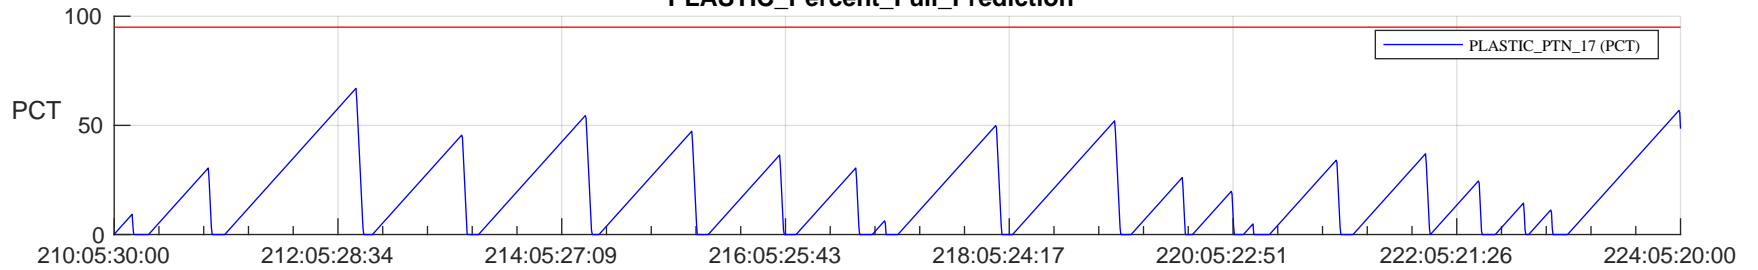

# STEREO AHEAD SSR PCT Full Prediction

## SWAVES\_Percent\_Full\_Prediction

## Spacecraft\_DownLink\_Rate

Ground Time (2024:210:05:30:00.000 -2024:224:05:20:00.000)