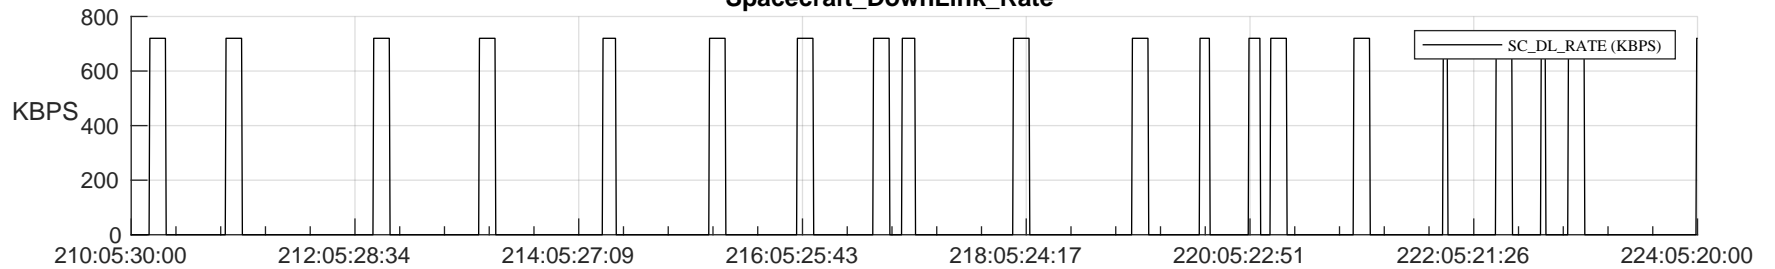

## SWAVES\_Percent\_Full\_Prediction

## Spacecraft\_DownLink\_Rate

Ground Time (2024:210:05:30:00.000 -2024:224:05:20:00.000)