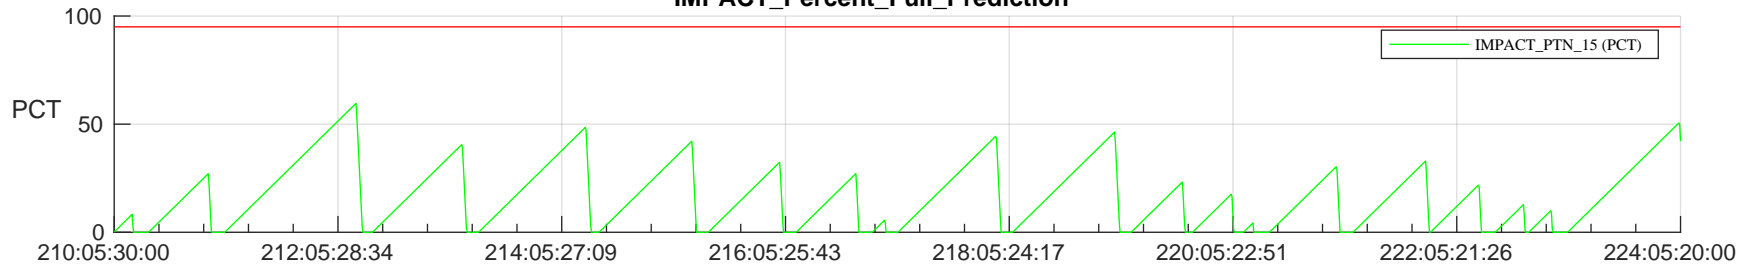

IMPACT_Percent_Full_Prediction