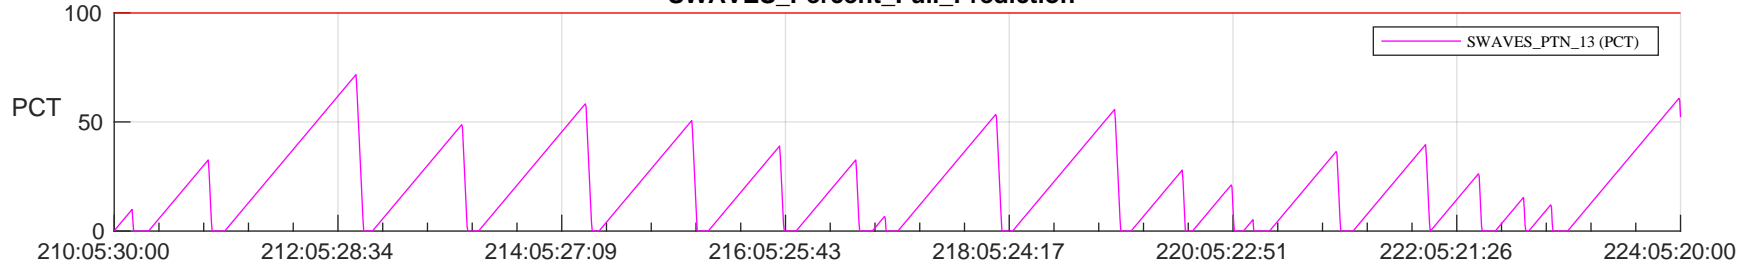

# STEREO AHEAD SSR PCT Full Prediction

## SWAVES\_Percent\_Full\_Prediction

## Spacecraft\_DownLink\_Rate

Ground Time (2024:210:05:30:00.000 -2024:224:05:20:00.000)