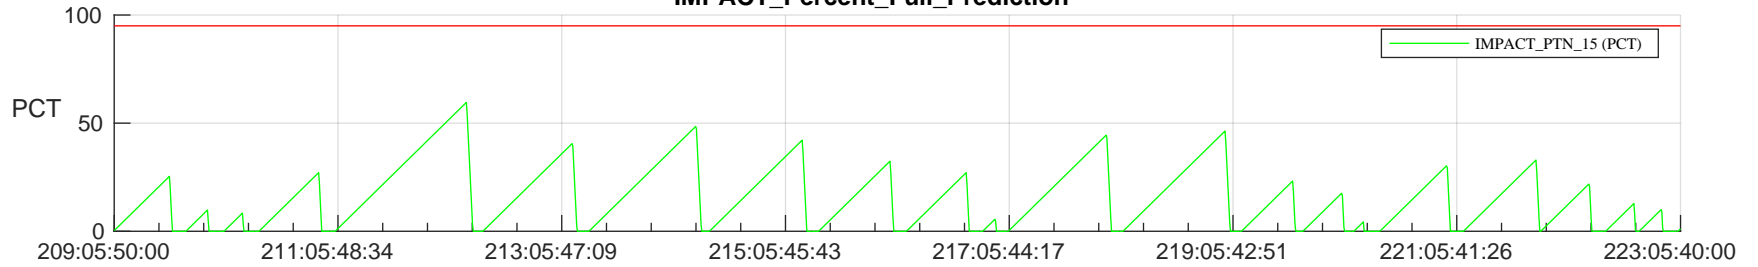

STEREO AHEAD SSR PCT Full Prediction

SWAVES_Percent_Full_Prediction

IMPACT_Percent_Full_Prediction

PLASTIC_Percent_Full_Prediction

Spacecraft_DownLink_Rate

Ground Time (2024:209:05:50:00.000 -2024:223:05:40:00.000)