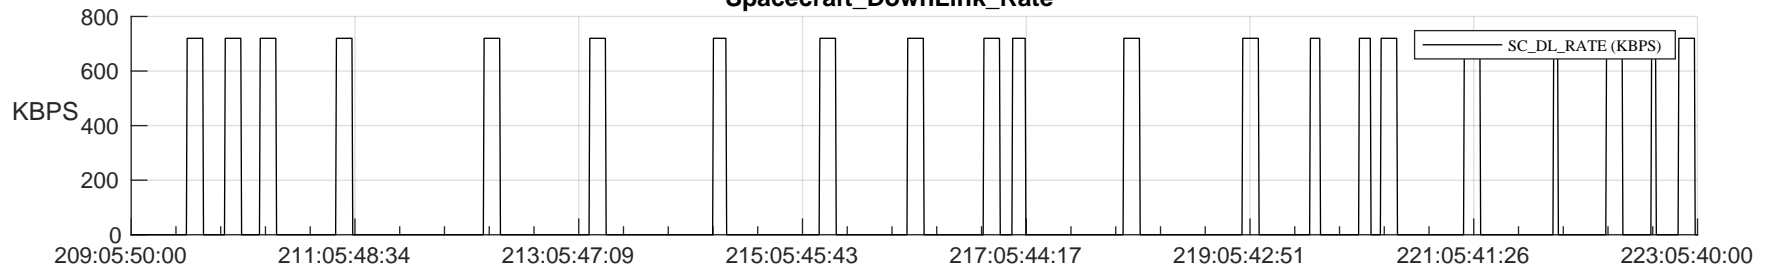

STEREO AHEAD SSR PCT Full Prediction

SWAVES_Percent_Full_Prediction

IMPACT_Percent_Full_Prediction

PLASTIC_Percent_Full_Prediction

Spacecraft_DownLink_Rate

Ground Time (2024:209:05:50:00.000 -2024:223:05:40:00.000)