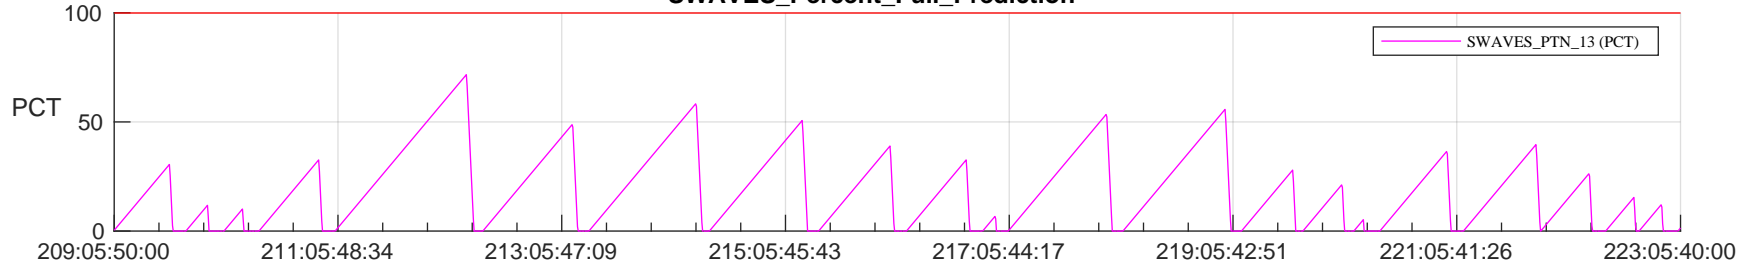

STEREO AHEAD SSR PCT Full Prediction

SWAVES_Percent_Full_Prediction

IMPACT_Percent_Full_Prediction

PLASTIC_Percent_Full_Prediction

Spacecraft_DownLink_Rate

Ground Time (2024:209:05:50:00.000 -2024:223:05:40:00.000)