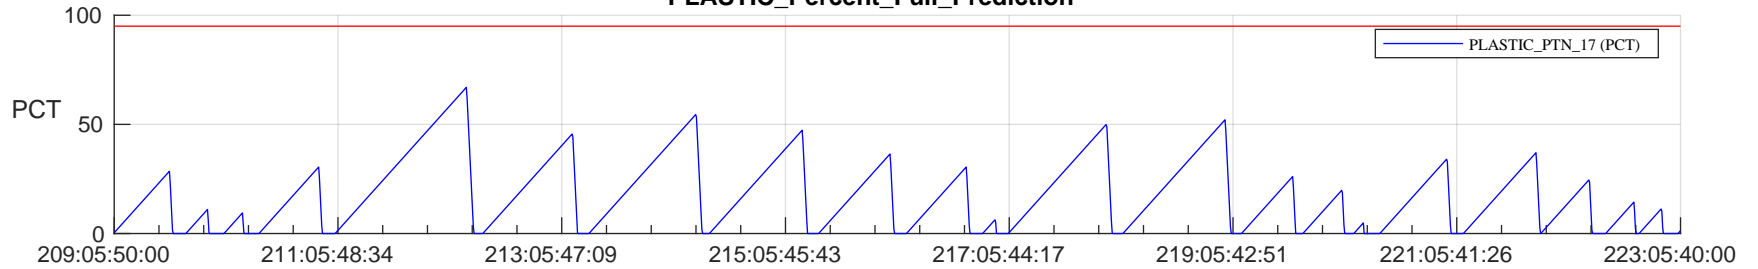

STEREO AHEAD SSR PCT Full Prediction

SWAVES_Percent_Full_Prediction

IMPACT_Percent_Full_Prediction

PLASTIC_Percent_Full_Prediction

Spacecraft_DownLink_Rate

Ground Time (2024:209:05:50:00.000 -2024:223:05:40:00.000)