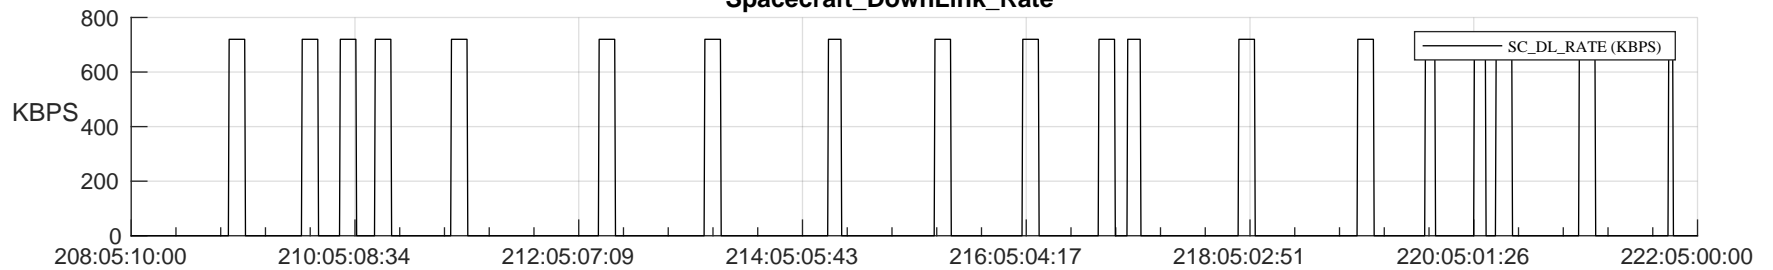

STEREO AHEAD SSR PCT Full Prediction

SWAVES_Percent_Full_Prediction

IMPACT_Percent_Full_Prediction

PLASTIC_Percent_Full_Prediction

Spacecraft_DownLink_Rate

Ground Time (2024:208:05:10:00.000 -2024:222:05:00:00.000)