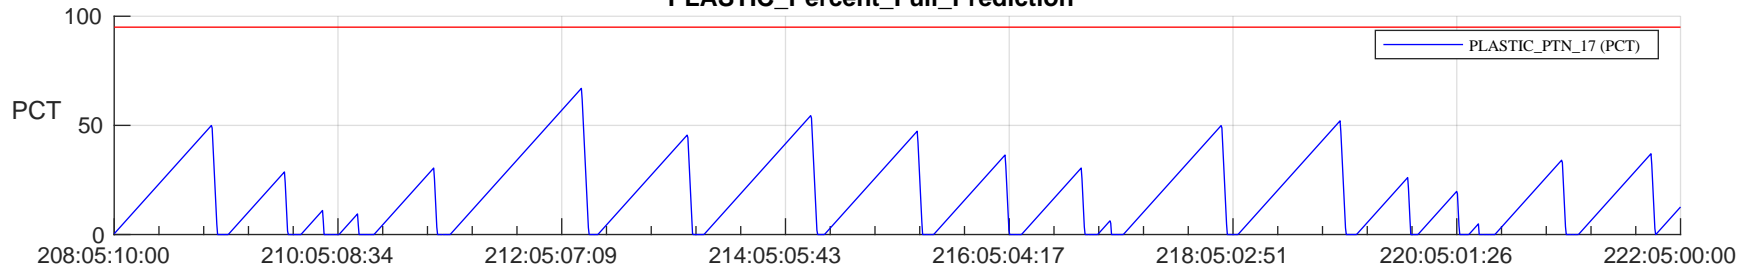

STEREO AHEAD SSR PCT Full Prediction

SWAVES_Percent_Full_Prediction

IMPACT_Percent_Full_Prediction

PLASTIC_Percent_Full_Prediction

Spacecraft_DownLink_Rate

Ground Time (2024:208:05:10:00.000 -2024:222:05:00:00.000)