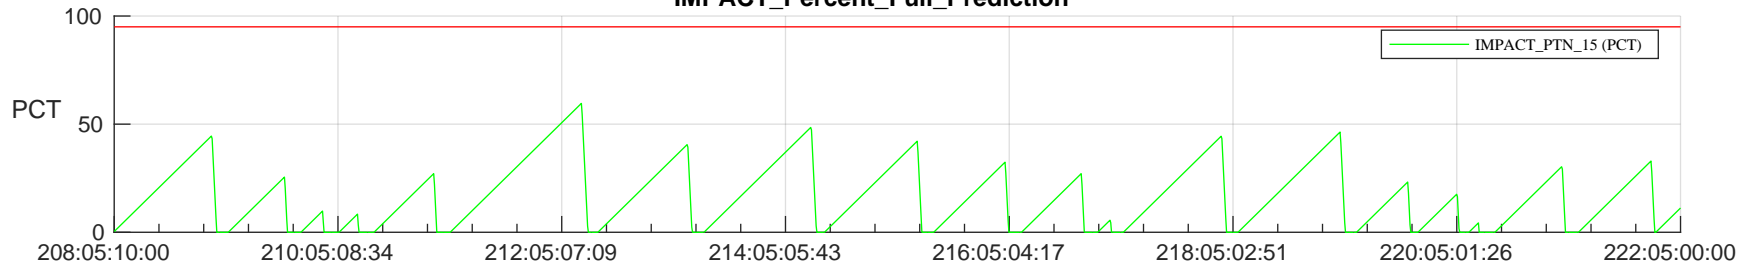

STEREO AHEAD SSR PCT Full Prediction

SWAVES_Percent_Full_Prediction

IMPACT_Percent_Full_Prediction

PLASTIC_Percent_Full_Prediction

Spacecraft_DownLink_Rate

Ground Time (2024:208:05:10:00.000 -2024:222:05:00:00.000)