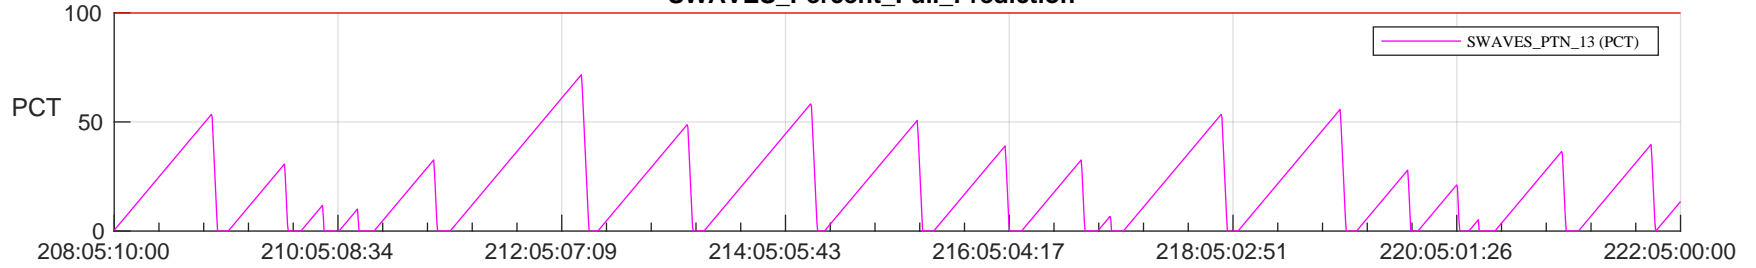

STEREO AHEAD SSR PCT Full Prediction

SWAVES_Percent_Full_Prediction

IMPACT_Percent_Full_Prediction

PLASTIC_Percent_Full_Prediction

Spacecraft_DownLink_Rate

Ground Time (2024:208:05:10:00.000 -2024:222:05:00:00.000)