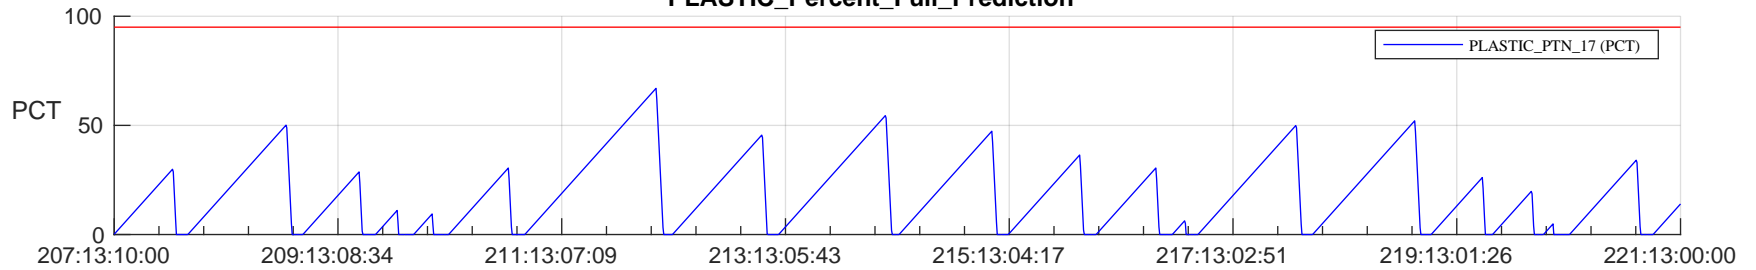

STEREO AHEAD SSR PCT Full Prediction

SWAVES_Percent_Full_Prediction

IMPACT_Percent_Full_Prediction

PLASTIC_Percent_Full_Prediction

Spacecraft_DownLink_Rate

Ground Time (2024:207:13:10:00.000 -2024:221:13:00:00.000)