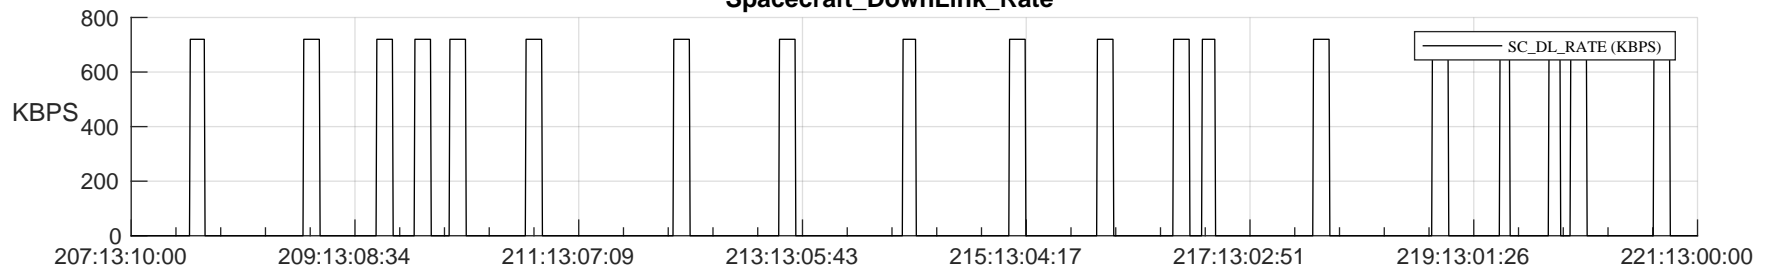

STEREO AHEAD SSR PCT Full Prediction

SWAVES_Percent_Full_Prediction

IMPACT_Percent_Full_Prediction

PLASTIC_Percent_Full_Prediction

Spacecraft_DownLink_Rate

Ground Time (2024:207:13:10:00.000 -2024:221:13:00:00.000)