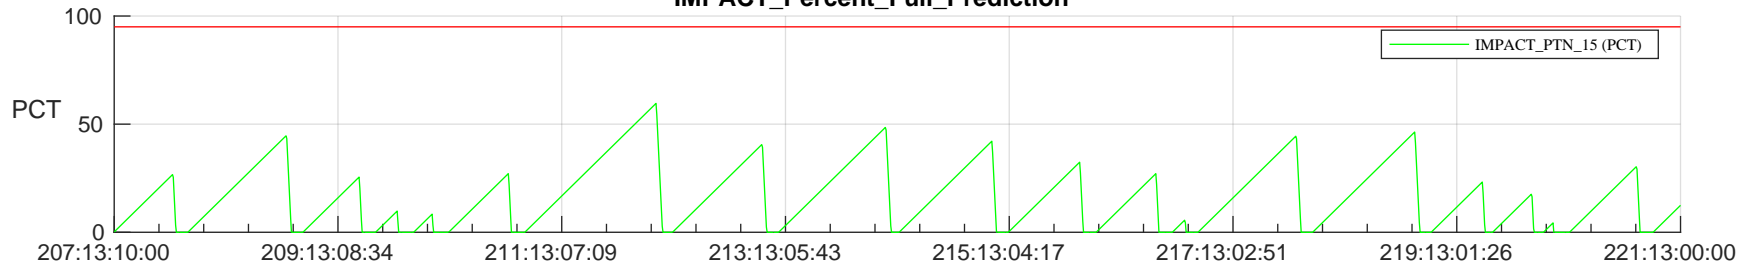

STEREO AHEAD SSR PCT Full Prediction

SWAVES_Percent_Full_Prediction

IMPACT_Percent_Full_Prediction

PLASTIC_Percent_Full_Prediction

Spacecraft_DownLink_Rate

Ground Time (2024:207:13:10:00.000 -2024:221:13:00:00.000)