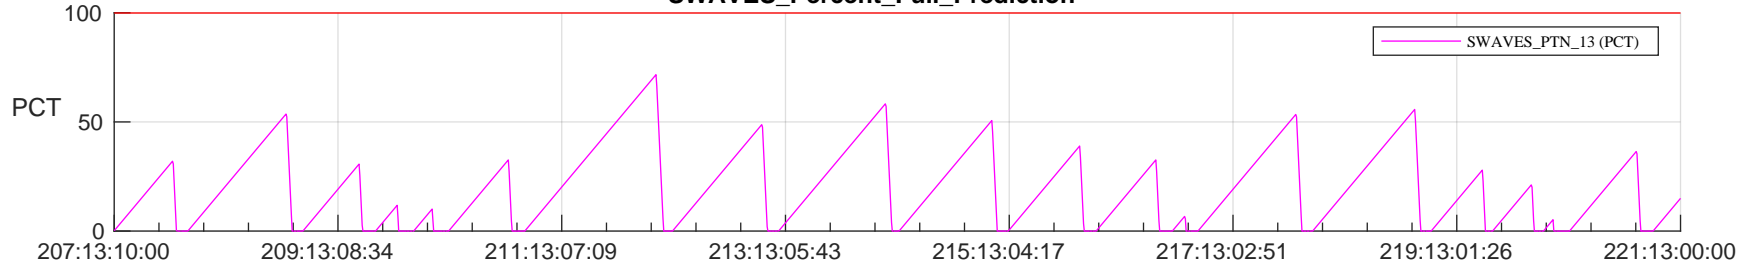

STEREO AHEAD SSR PCT Full Prediction

SWAVES_Percent_Full_Prediction

IMPACT_Percent_Full_Prediction

PLASTIC_Percent_Full_Prediction

Spacecraft_DownLink_Rate

Ground Time (2024:207:13:10:00.000 -2024:221:13:00:00.000)