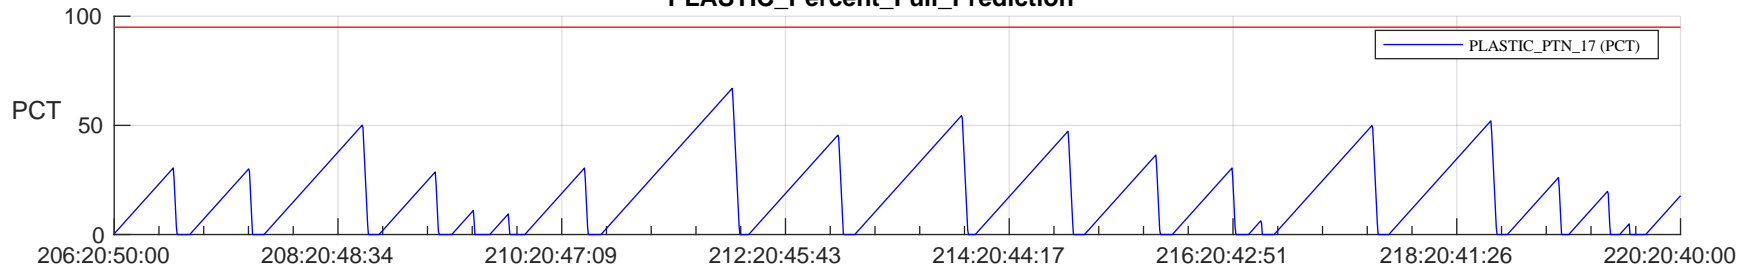

STEREO AHEAD SSR PCT Full Prediction

SWAVES_Percent_Full_Prediction

IMPACT_Percent_Full_Prediction

PLASTIC_Percent_Full_Prediction

Spacecraft_DownLink_Rate