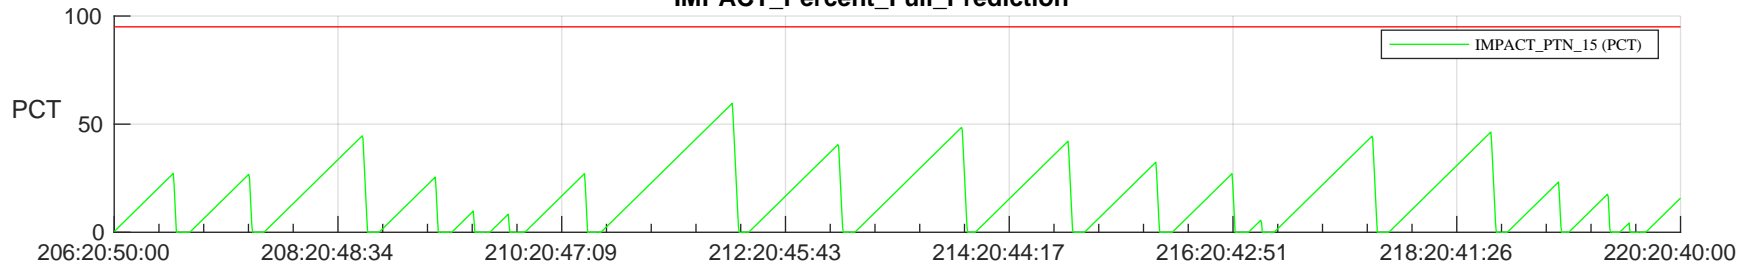

STEREO AHEAD SSR PCT Full Prediction

SWAVES_Percent_Full_Prediction

IMPACT_Percent_Full_Prediction

PLASTIC_Percent_Full_Prediction

Spacecraft_DownLink_Rate