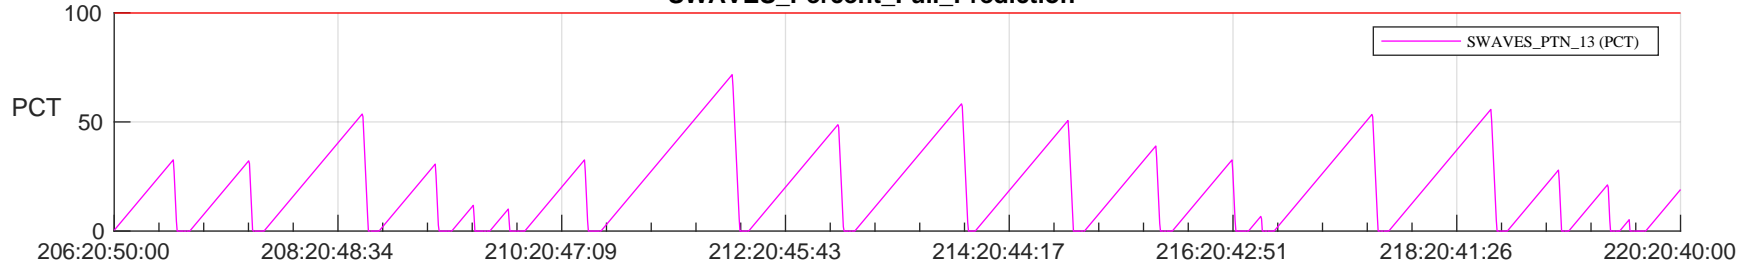

STEREO AHEAD SSR PCT Full Prediction

SWAVES_Percent_Full_Prediction

IMPACT_Percent_Full_Prediction

PLASTIC_Percent_Full_Prediction

Spacecraft_DownLink_Rate