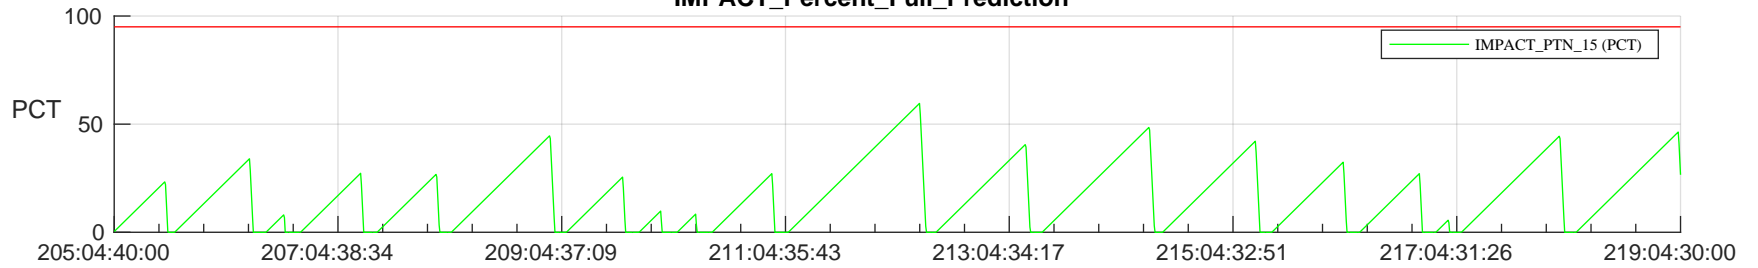

STEREO AHEAD SSR PCT Full Prediction

SWAVES_Percent_Full_Prediction

IMPACT_Percent_Full_Prediction

PLASTIC_Percent_Full_Prediction

Spacecraft_DownLink_Rate

Ground Time (2024:205:04:40:00.000 -2024:219:04:30:00.000)