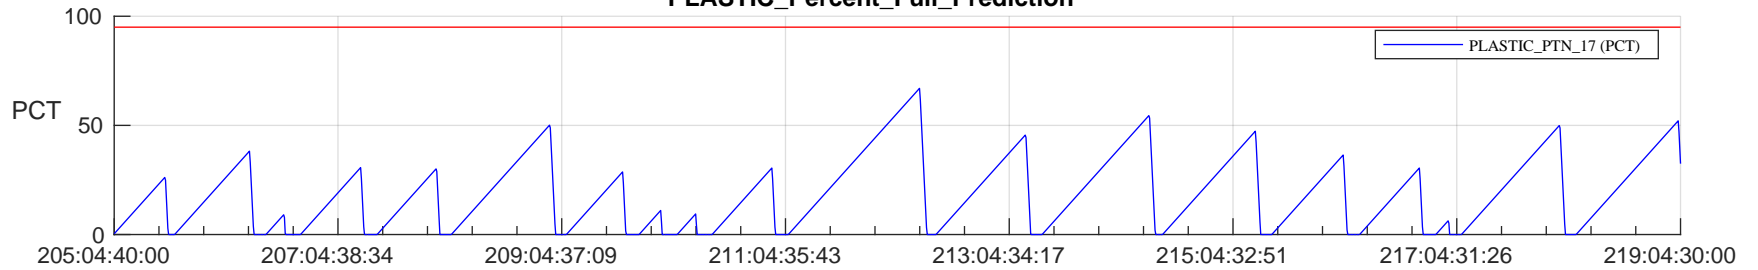

STEREO AHEAD SSR PCT Full Prediction

SWAVES_Percent_Full_Prediction

IMPACT_Percent_Full_Prediction

PLASTIC_Percent_Full_Prediction

Spacecraft_DownLink_Rate

Ground Time (2024:205:04:40:00.000 -2024:219:04:30:00.000)