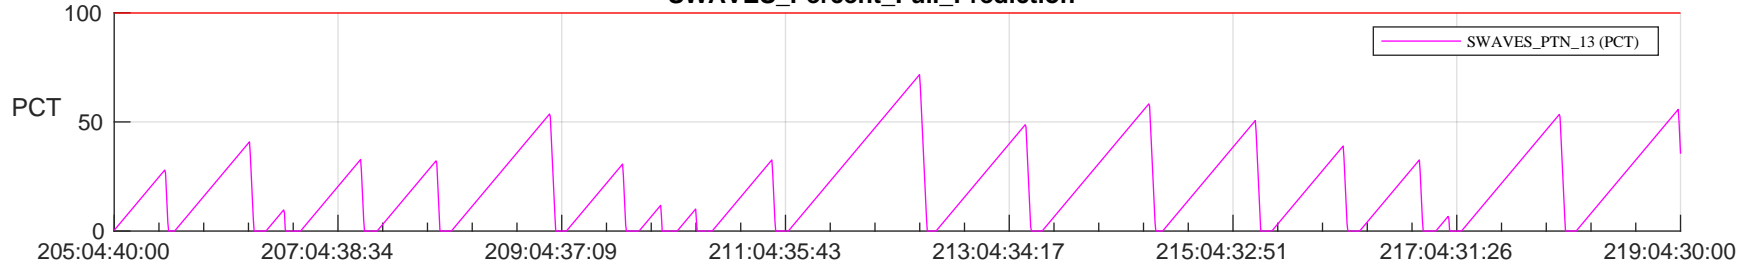

STEREO AHEAD SSR PCT Full Prediction

SWAVES_Percent_Full_Prediction

IMPACT_Percent_Full_Prediction

PLASTIC_Percent_Full_Prediction

Spacecraft_DownLink_Rate

Ground Time (2024:205:04:40:00.000 -2024:219:04:30:00.000)