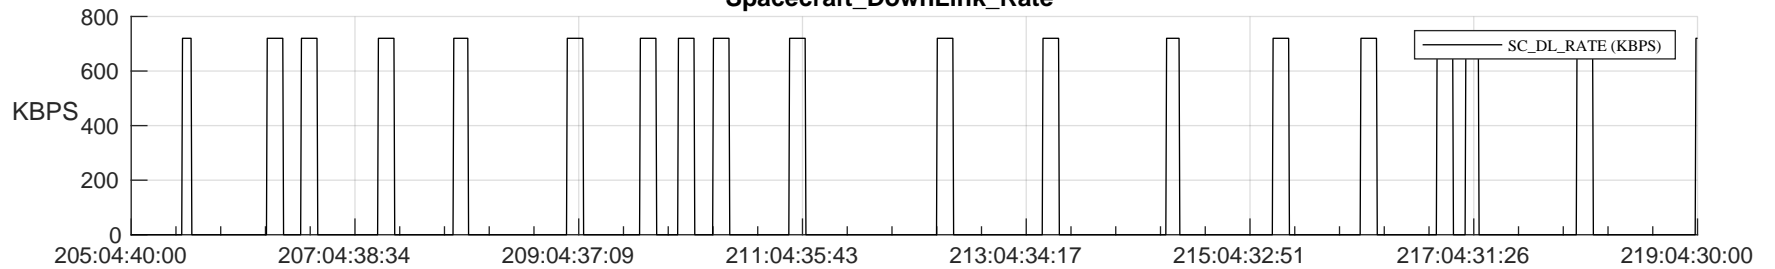

STEREO AHEAD SSR PCT Full Prediction

SWAVES_Percent_Full_Prediction

IMPACT_Percent_Full_Prediction

PLASTIC_Percent_Full_Prediction

Spacecraft_DownLink_Rate

Ground Time (2024:205:04:40:00.000 -2024:219:04:30:00.000)