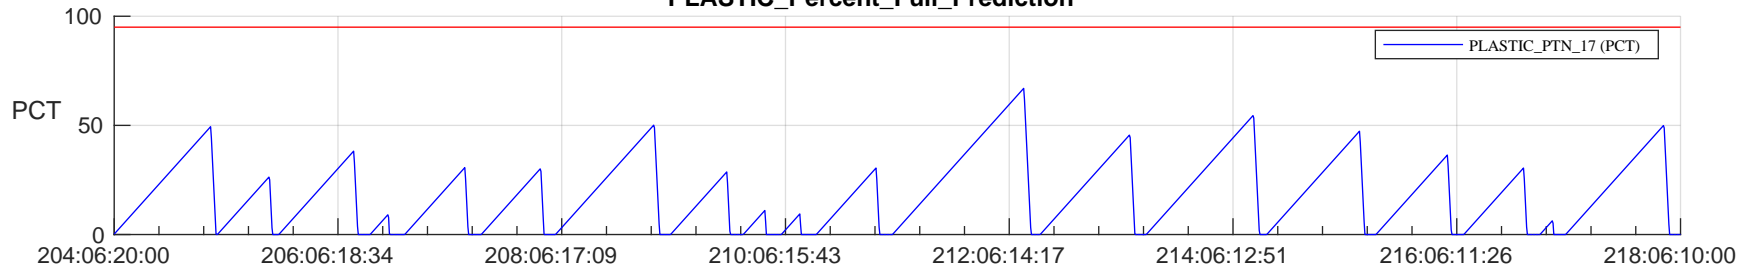

STEREO AHEAD SSR PCT Full Prediction

SWAVES_Percent_Full_Prediction

IMPACT_Percent_Full_Prediction

PLASTIC_Percent_Full_Prediction

Spacecraft_DownLink_Rate

Ground Time (2024:204:06:20:00.000 -2024:218:06:10:00.000)