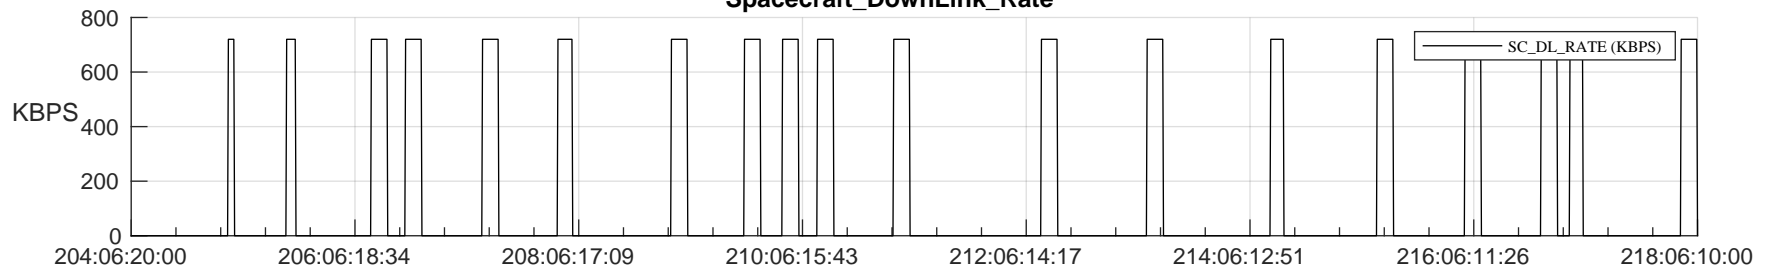

STEREO AHEAD SSR PCT Full Prediction

SWAVES_Percent_Full_Prediction

IMPACT_Percent_Full_Prediction

PLASTIC_Percent_Full_Prediction

Spacecraft_DownLink_Rate

Ground Time (2024:204:06:20:00.000 -2024:218:06:10:00.000)