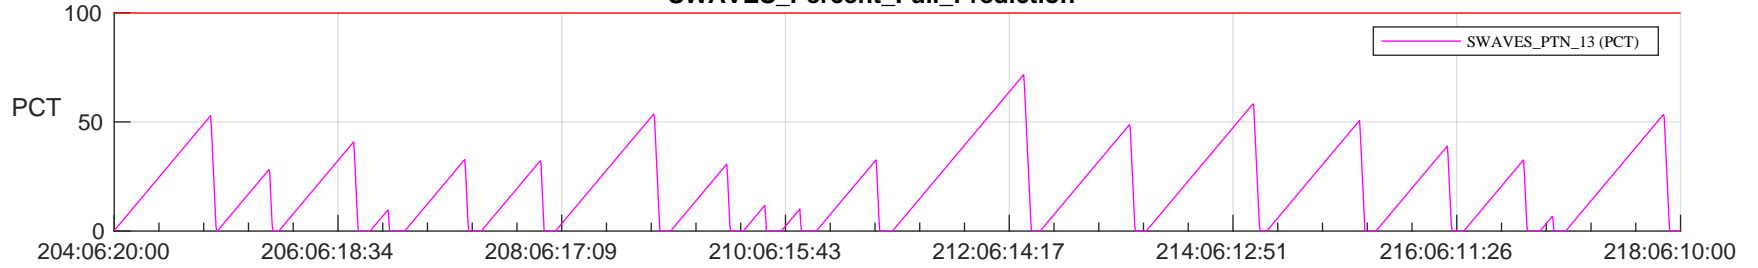

STEREO AHEAD SSR PCT Full Prediction

SWAVES_Percent_Full_Prediction

IMPACT_Percent_Full_Prediction

PLASTIC_Percent_Full_Prediction

Spacecraft_DownLink_Rate

Ground Time (2024:204:06:20:00.000 -2024:218:06:10:00.000)