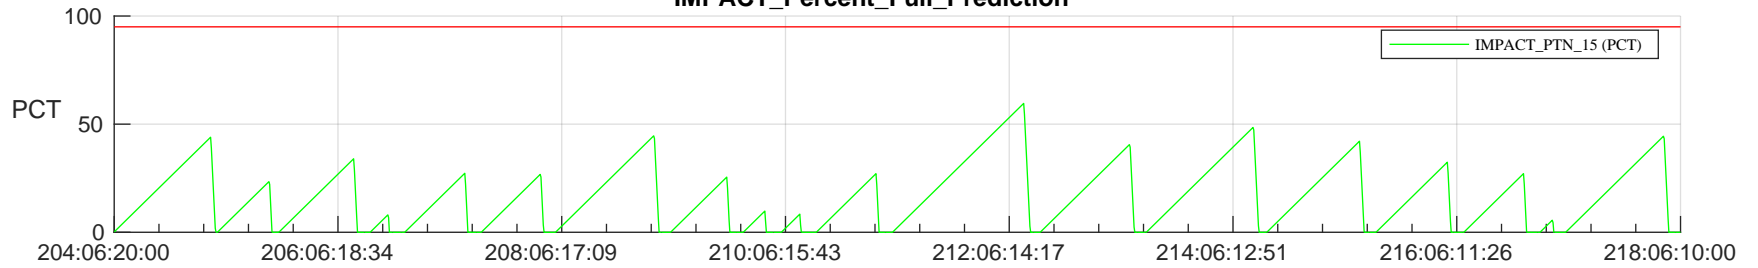

STEREO AHEAD SSR PCT Full Prediction

SWAVES_Percent_Full_Prediction

IMPACT_Percent_Full_Prediction

PLASTIC_Percent_Full_Prediction

Spacecraft_DownLink_Rate

Ground Time (2024:204:06:20:00.000 -2024:218:06:10:00.000)