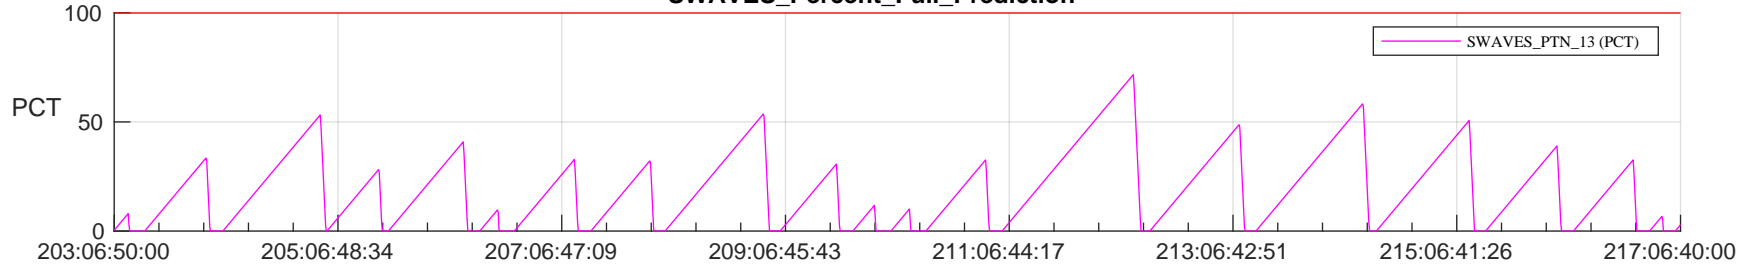

STEREO AHEAD SSR PCT Full Prediction

SWAVES_Percent_Full_Prediction

IMPACT_Percent_Full_Prediction

PLASTIC_Percent_Full_Prediction

Spacecraft_DownLink_Rate