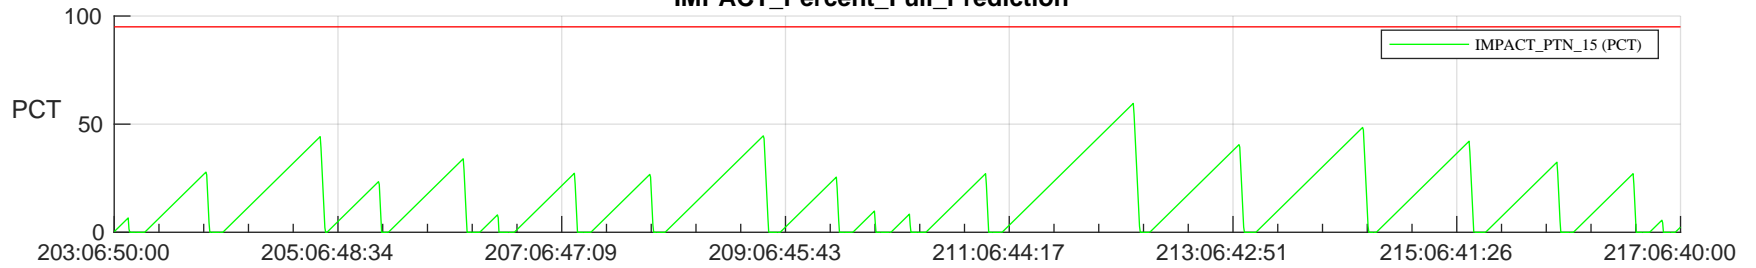

STEREO AHEAD SSR PCT Full Prediction

SWAVES_Percent_Full_Prediction

IMPACT_Percent_Full_Prediction

PLASTIC_Percent_Full_Prediction

Spacecraft_DownLink_Rate