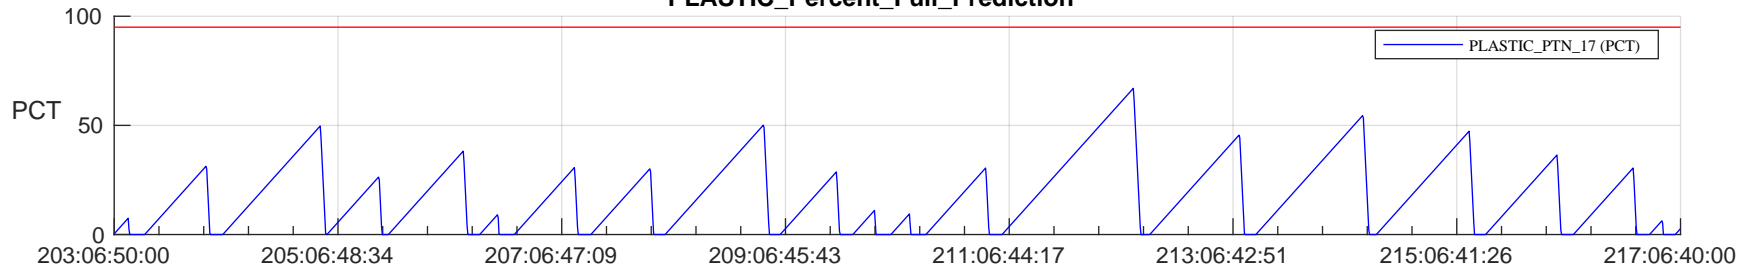

STEREO AHEAD SSR PCT Full Prediction

SWAVES_Percent_Full_Prediction

IMPACT_Percent_Full_Prediction

PLASTIC_Percent_Full_Prediction

Spacecraft_DownLink_Rate