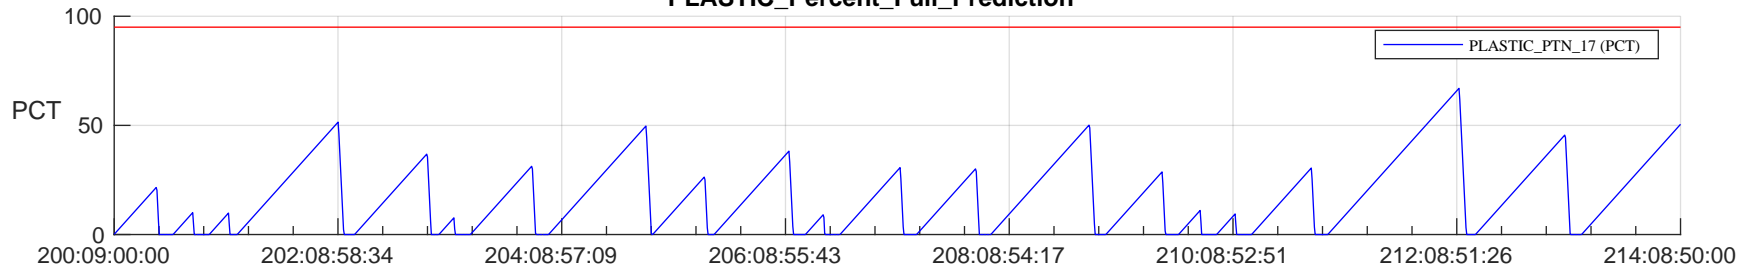

STEREO AHEAD SSR PCT Full Prediction

SWAVES_Percent_Full_Prediction

IMPACT_Percent_Full_Prediction

PLASTIC_Percent_Full_Prediction

Spacecraft_DownLink_Rate