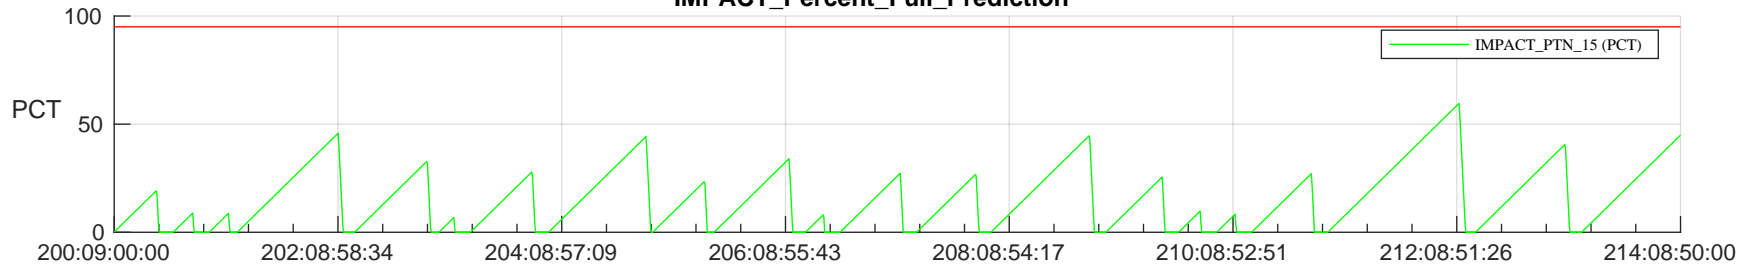

STEREO AHEAD SSR PCT Full Prediction

SWAVES_Percent_Full_Prediction

IMPACT_Percent_Full_Prediction

PLASTIC_Percent_Full_Prediction

Spacecraft_DownLink_Rate