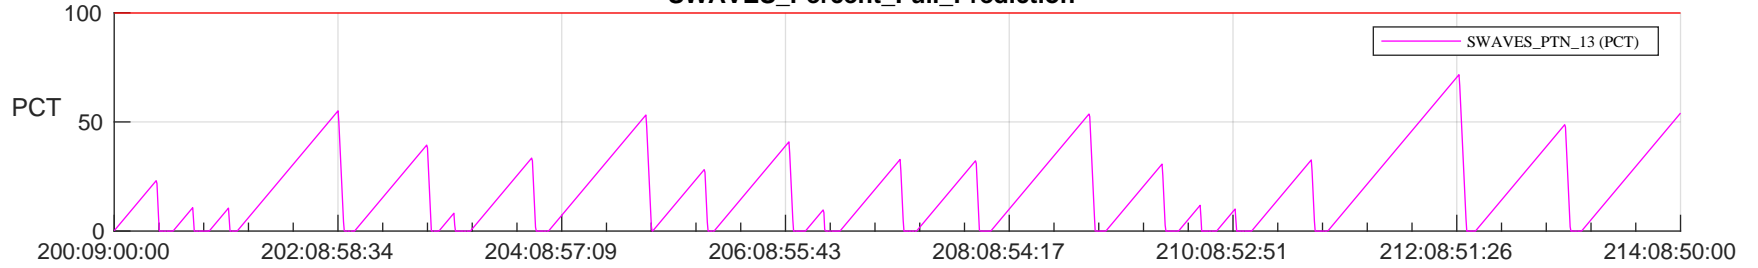

STEREO AHEAD SSR PCT Full Prediction

SWAVES_Percent_Full_Prediction

IMPACT_Percent_Full_Prediction

PLASTIC_Percent_Full_Prediction

Spacecraft_DownLink_Rate