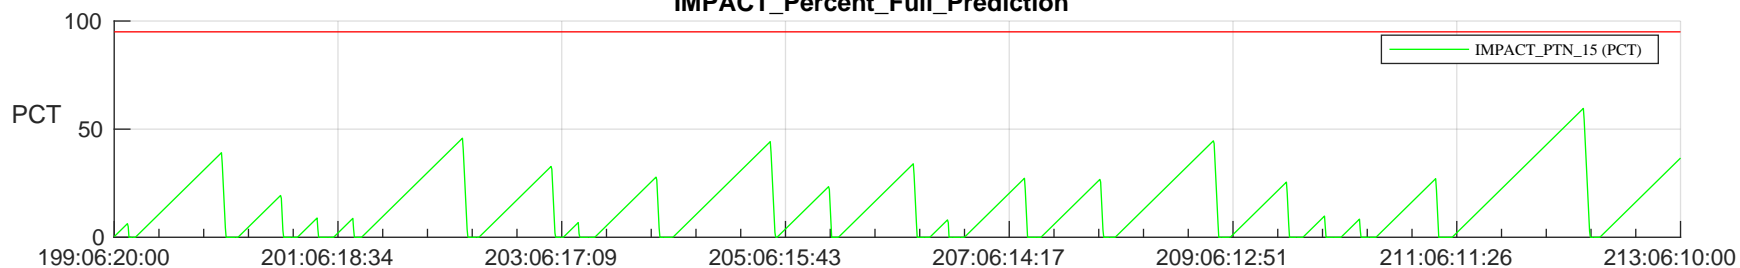

STEREO AHEAD SSR PCT Full Prediction

SWAVES_Percent_Full_Prediction

IMPACT_Percent_Full_Prediction

PLASTIC_Percent_Full_Prediction

Spacecraft_DownLink_Rate

Ground Time (2024:199:06:20:00.000 -2024:213:06:10:00.000)