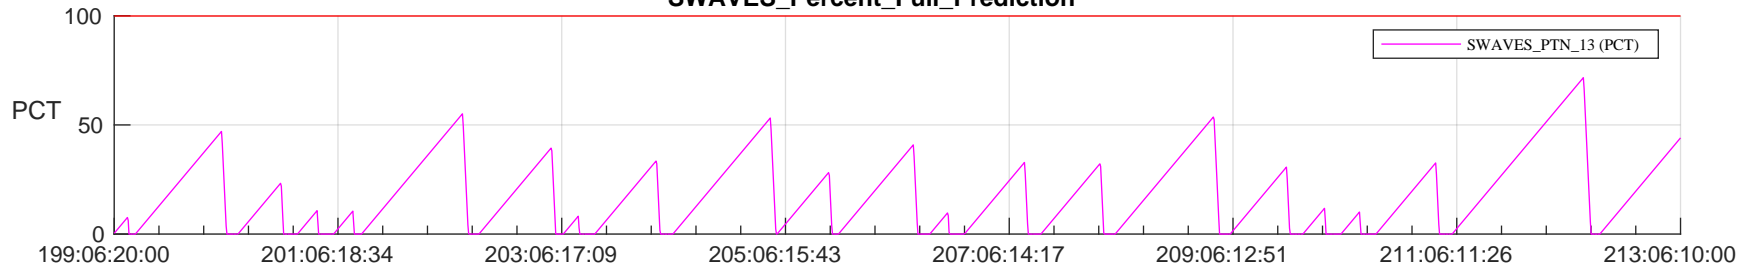

STEREO AHEAD SSR PCT Full Prediction

SWAVES_Percent_Full_Prediction

IMPACT_Percent_Full_Prediction

PLASTIC_Percent_Full_Prediction

Spacecraft_DownLink_Rate

Ground Time (2024:199:06:20:00.000 -2024:213:06:10:00.000)