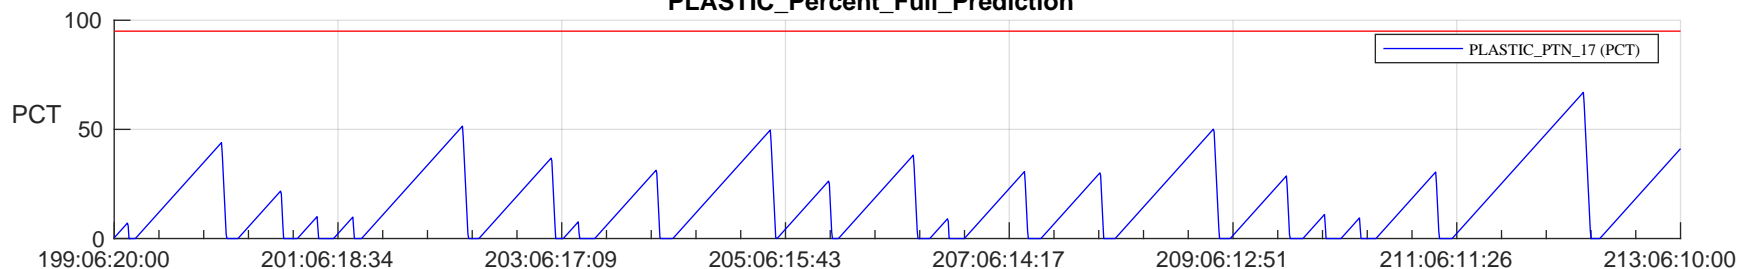

STEREO AHEAD SSR PCT Full Prediction

SWAVES_Percent_Full_Prediction

IMPACT_Percent_Full_Prediction

PLASTIC_Percent_Full_Prediction

Spacecraft_DownLink_Rate

Ground Time (2024:199:06:20:00.000 -2024:213:06:10:00.000)