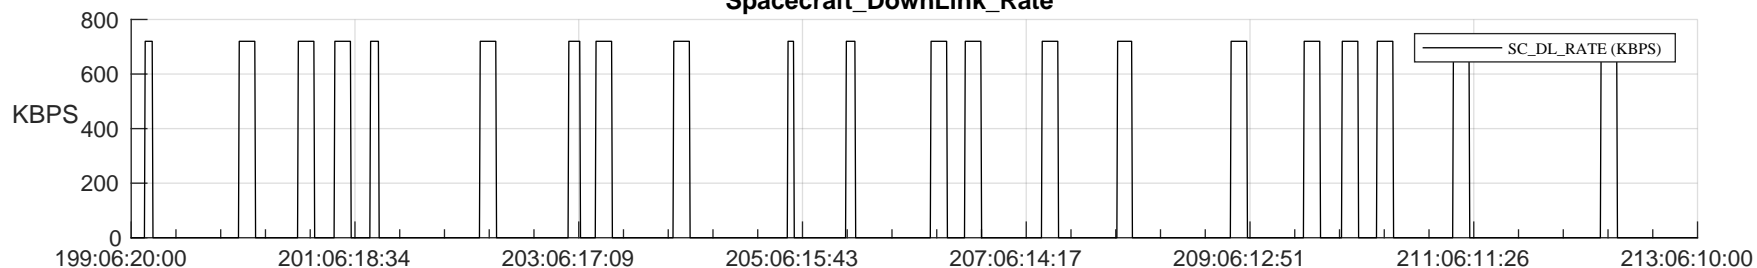

STEREO AHEAD SSR PCT Full Prediction

SWAVES_Percent_Full_Prediction

IMPACT_Percent_Full_Prediction

PLASTIC_Percent_Full_Prediction

Spacecraft_DownLink_Rate

Ground Time (2024:199:06:20:00.000 -2024:213:06:10:00.000)