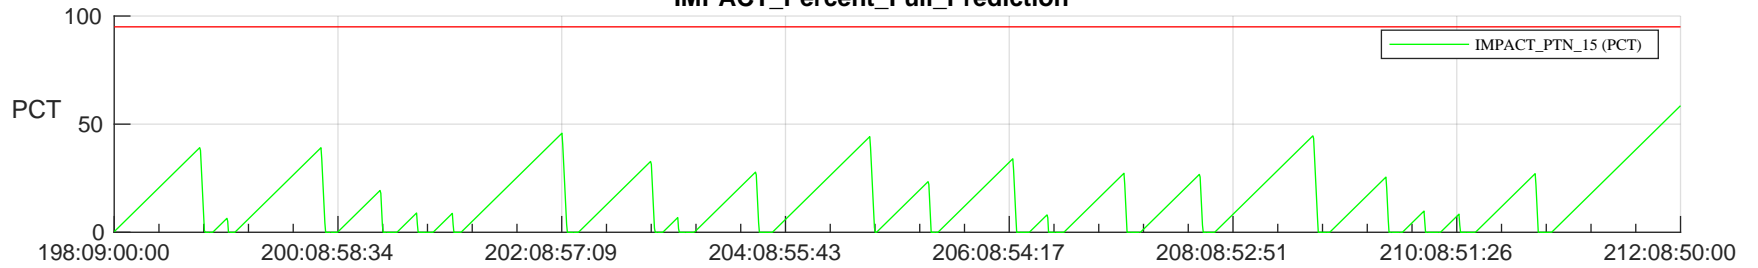

STEREO AHEAD SSR PCT Full Prediction

SWAVES_Percent_Full_Prediction

IMPACT_Percent_Full_Prediction

PLASTIC_Percent_Full_Prediction

Spacecraft_DownLink_Rate

Ground Time (2024:198:09:00:00.000 -2024:212:08:50:00.000)