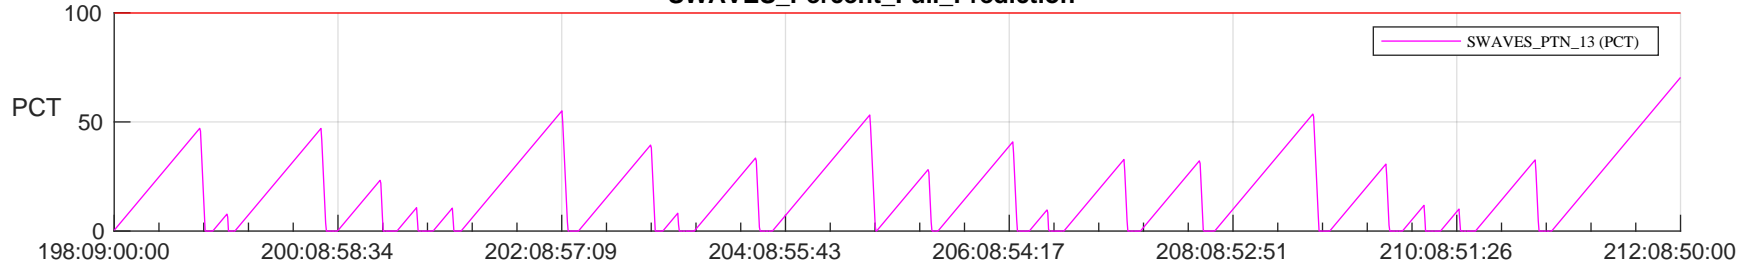

STEREO AHEAD SSR PCT Full Prediction

SWAVES_Percent_Full_Prediction

IMPACT_Percent_Full_Prediction

PLASTIC_Percent_Full_Prediction

Spacecraft_DownLink_Rate

Ground Time (2024:198:09:00:00.000 -2024:212:08:50:00.000)