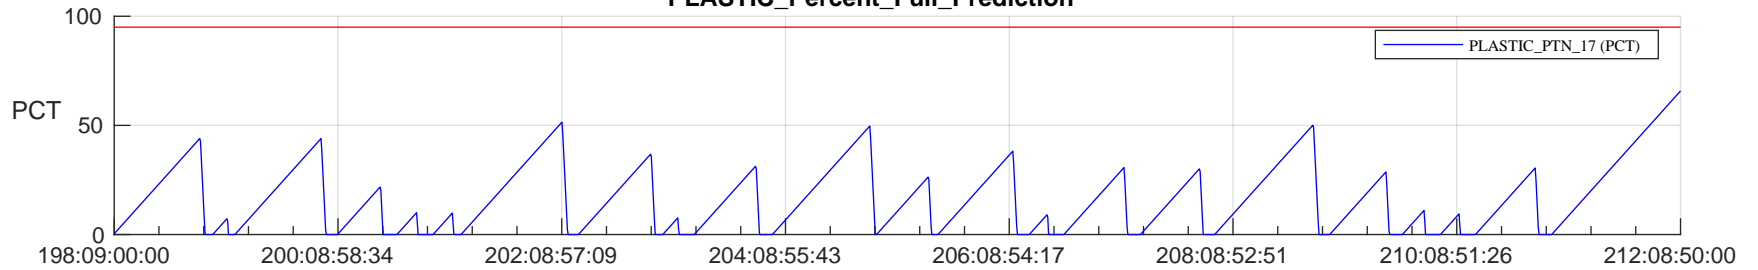

STEREO AHEAD SSR PCT Full Prediction

SWAVES_Percent_Full_Prediction

IMPACT_Percent_Full_Prediction

PLASTIC_Percent_Full_Prediction

Spacecraft_DownLink_Rate

Ground Time (2024:198:09:00:00.000 -2024:212:08:50:00.000)