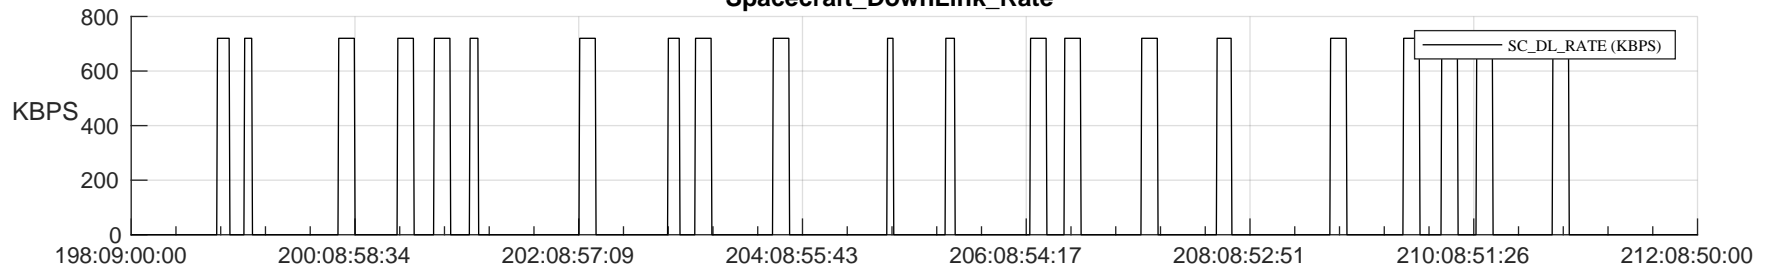

STEREO AHEAD SSR PCT Full Prediction

SWAVES_Percent_Full_Prediction

IMPACT_Percent_Full_Prediction

PLASTIC_Percent_Full_Prediction

Spacecraft_DownLink_Rate

Ground Time (2024:198:09:00:00.000 -2024:212:08:50:00.000)