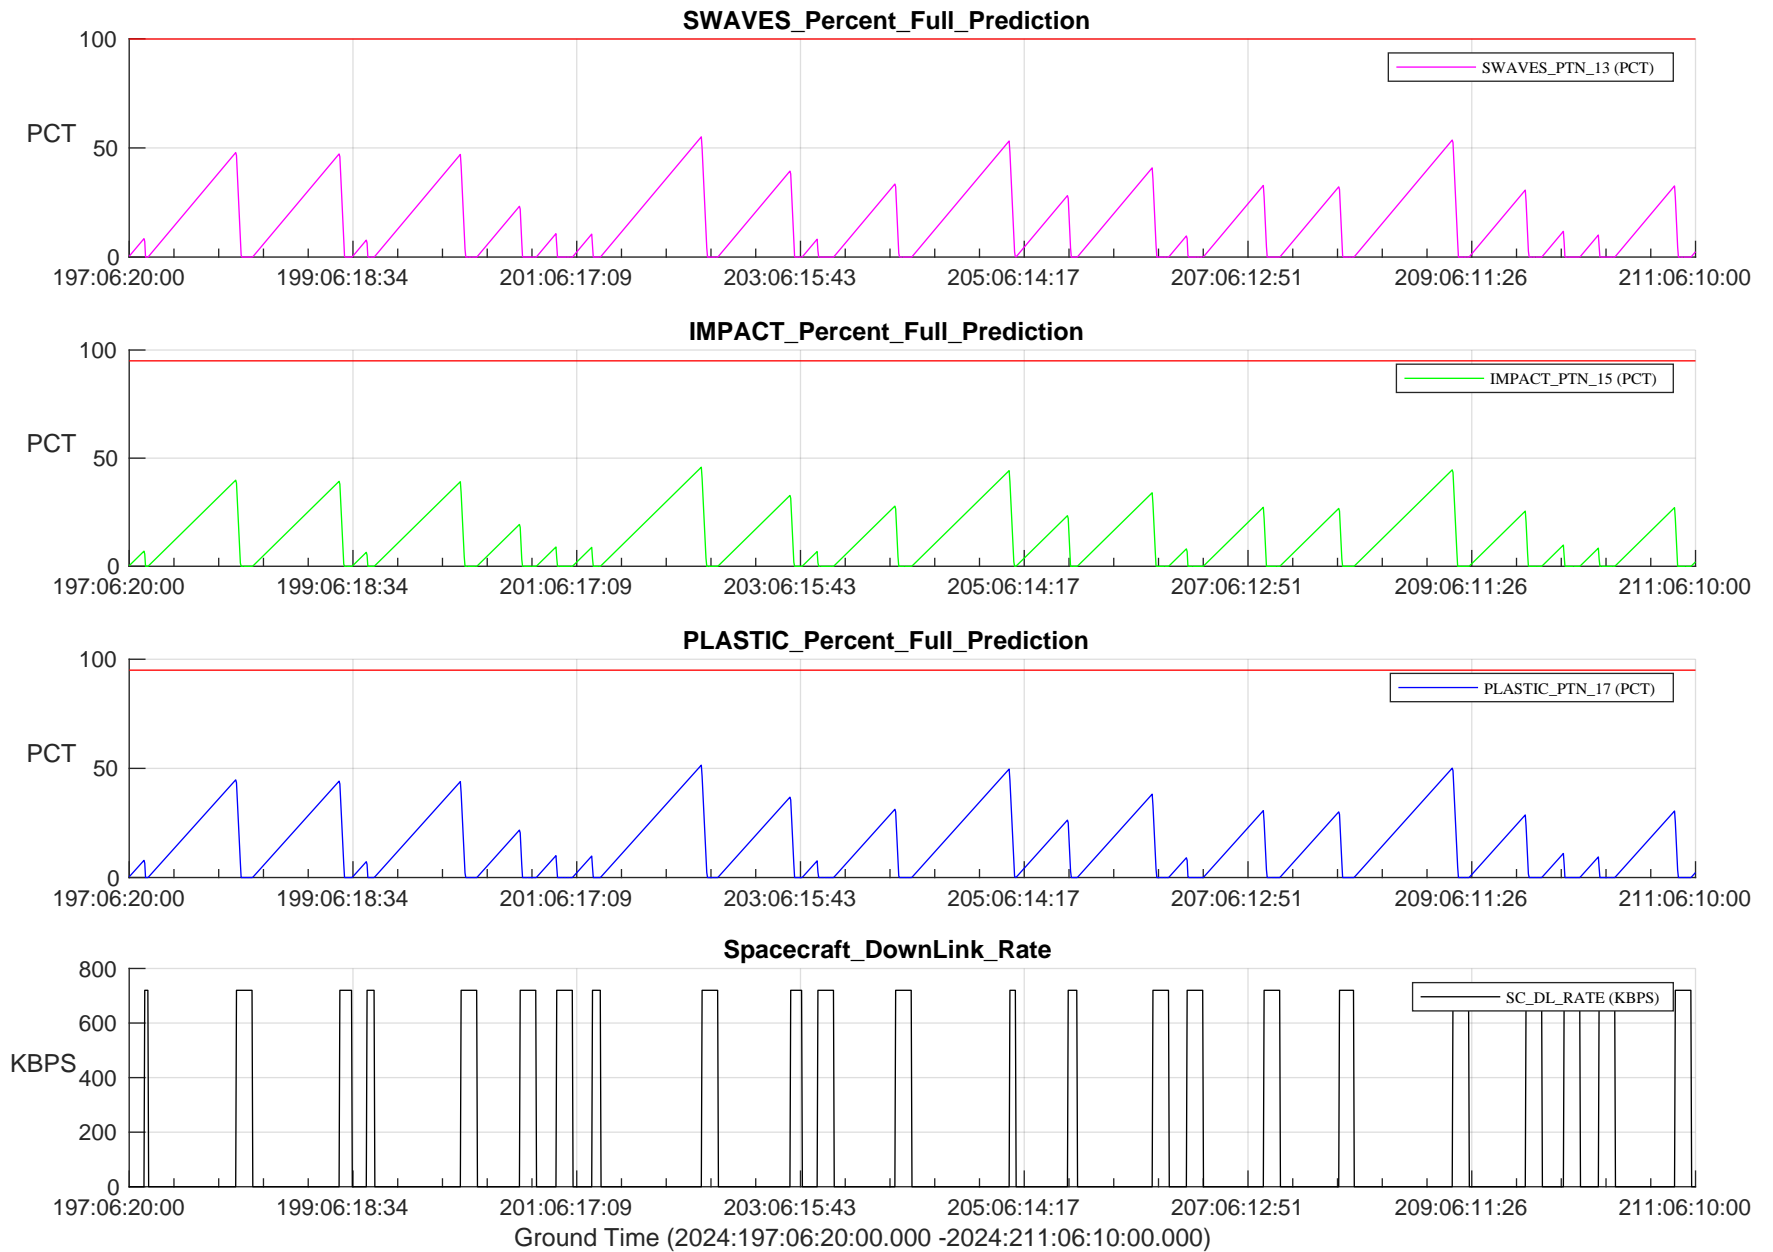

STEREO AHEAD SSR PCT Full Prediction

/disks/d81/project/stereo/mops/assessment/ahead/automation/output/engdump/yesterdaily/ahead_ssr_predict_2024_197.csv

Date Created:07/15/2024 06:20:48 AM