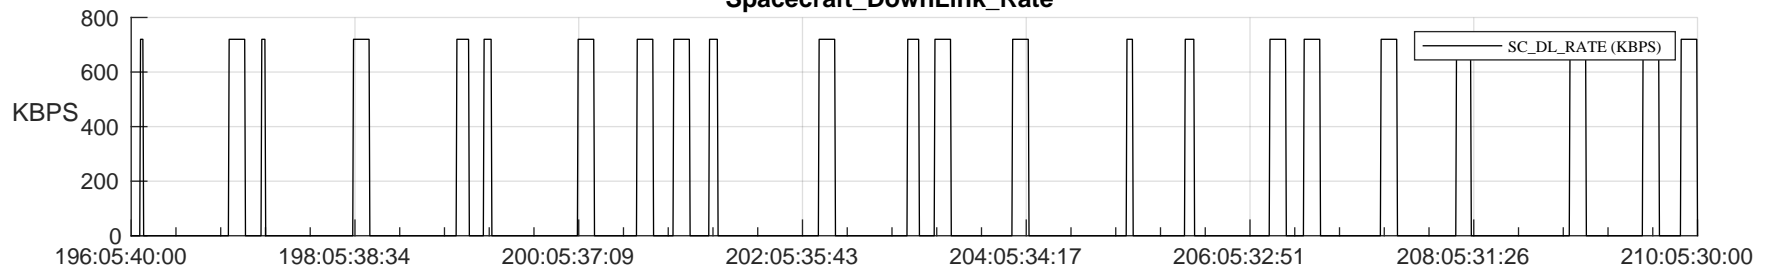

STEREO AHEAD SSR PCT Full Prediction

SWAVES_Percent_Full_Prediction

IMPACT_Percent_Full_Prediction

PLASTIC_Percent_Full_Prediction

Spacecraft_DownLink_Rate

Ground Time (2024:196:05:40:00.000 -2024:210:05:30:00.000)