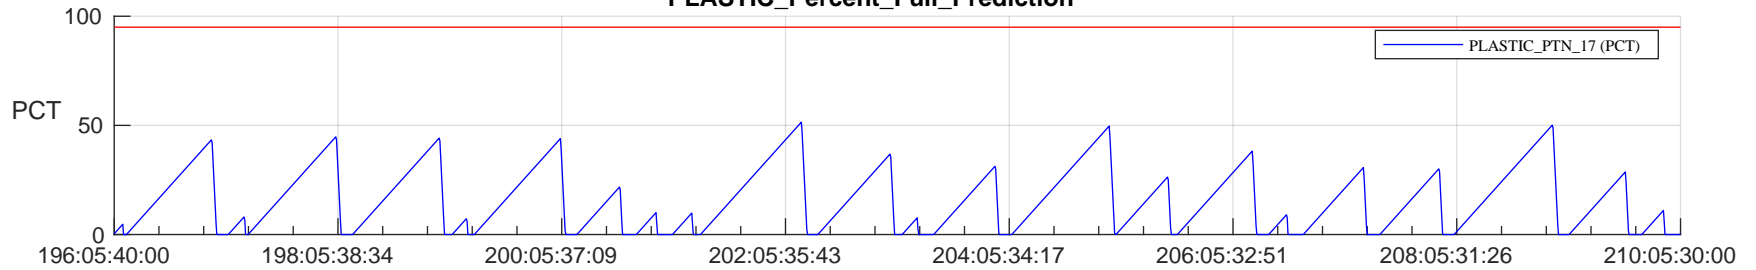

STEREO AHEAD SSR PCT Full Prediction

SWAVES_Percent_Full_Prediction

IMPACT_Percent_Full_Prediction

PLASTIC_Percent_Full_Prediction

Spacecraft_DownLink_Rate

Ground Time (2024:196:05:40:00.000 -2024:210:05:30:00.000)