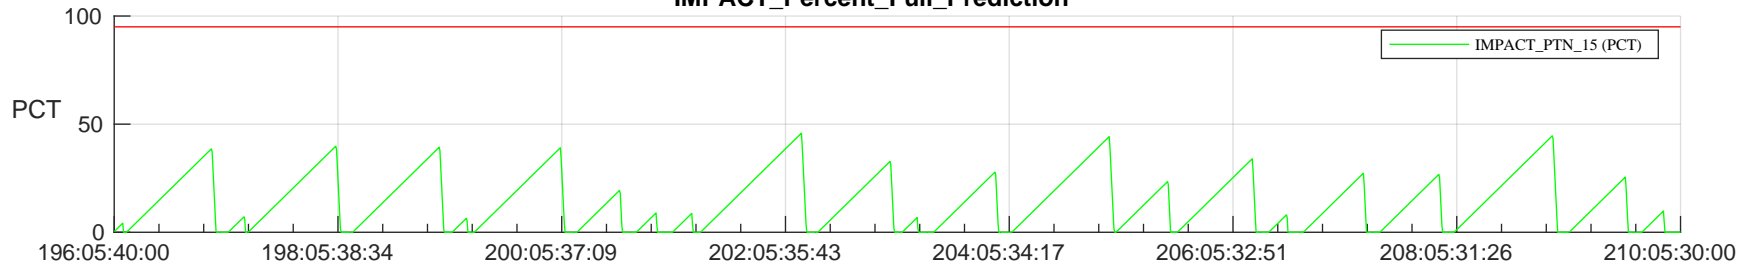

STEREO AHEAD SSR PCT Full Prediction

SWAVES_Percent_Full_Prediction

IMPACT_Percent_Full_Prediction

PLASTIC_Percent_Full_Prediction

Spacecraft_DownLink_Rate

Ground Time (2024:196:05:40:00.000 -2024:210:05:30:00.000)