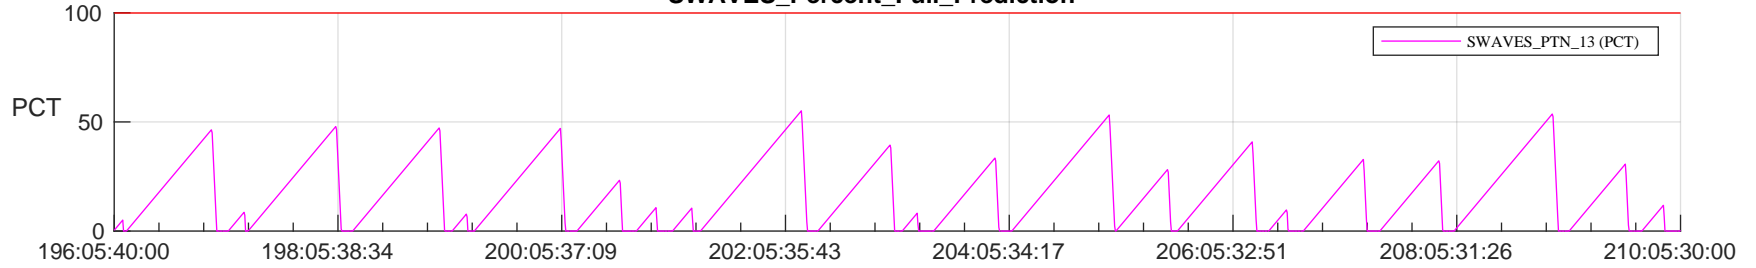

STEREO AHEAD SSR PCT Full Prediction

SWAVES_Percent_Full_Prediction

IMPACT_Percent_Full_Prediction

PLASTIC_Percent_Full_Prediction

Spacecraft_DownLink_Rate

Ground Time (2024:196:05:40:00.000 -2024:210:05:30:00.000)